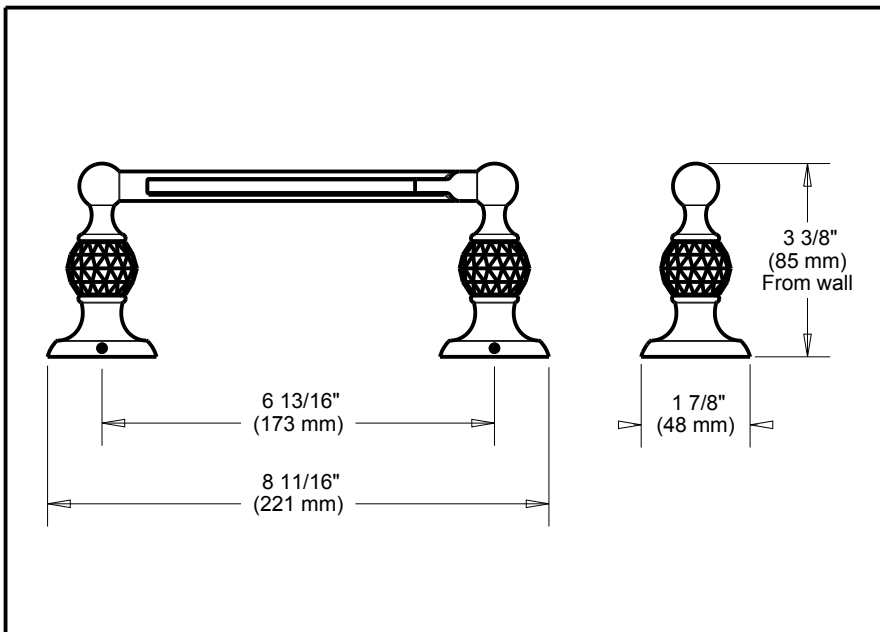

## ACCESSORIES

- Nora™ Bath Collection
- Pivoting TPH

Submitted Model No.: \_\_\_\_\_

Specific Features: \_\_\_\_\_