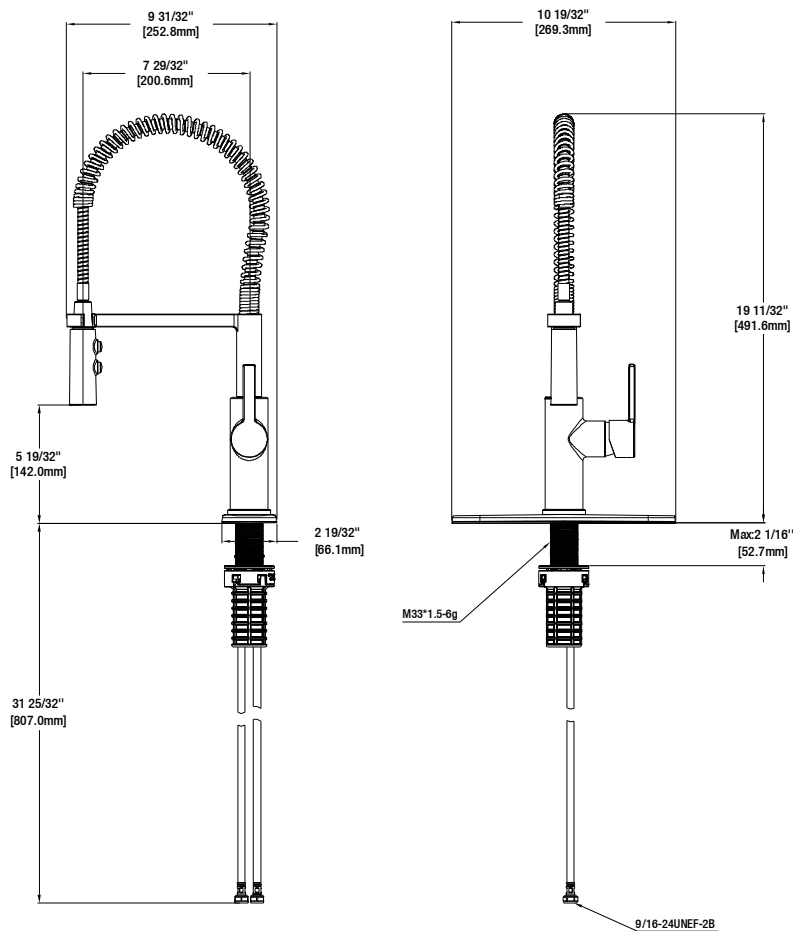

FEATURES

- Requires 1-Hole or 3-Hole Sink with 8" On-Center
- Max Flow Rate: 1.8 gpm (6.8 L/min) at 60 psi
- Max Countertop Thickness: 2 1/16"
- Spout Reach: 7 29/32"
- Spout Height: 5 19/32"
- Ceramic Valve for Lifetime Drip-Free Operation
- With Zinc Lever Handle
- With TurboSpray
- FastMount Installation

Single-Handle Kitchen Faucet

MODEL	SKU #	FINISH
HD67858-0001	305764874	Chrome
HD67858-0008D2	305764887	Stainless Steel
HD67858-0073	305764876	Stainless Steel and Matte Black

INSTALLATION DIMENSIONS

Glacier Bay reserves the right to make changes in specifications and materials and to change and discontinue models, both without notice or obligation. Dimensions are for reference only.