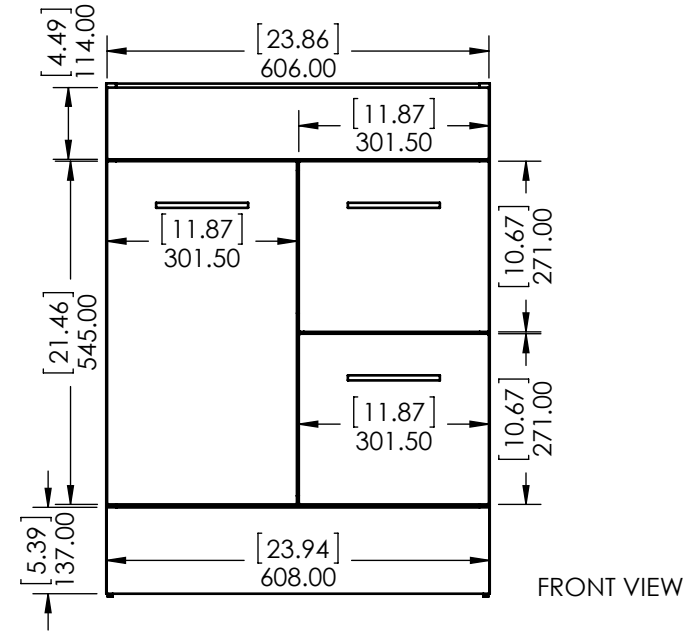

ITEM ID	DESCRIPTION
JA24P3-HE	Jayli 24in Vanity w/Vanity Top & Mirror - HazeTop & Mirror - White

REV	ECO#	DESCRIPTION	REV'D BY DATE	CHK'D BY DATE	APR'D BY DATE
0		New Release	IASV 12/5/17	IASV 12/5/17	IASV 12/5/17

TITLE:	JAILY 24" ASSEMBLY	
PART NO:	PAGE 1 OF 1	REV: 0

ID	Description	Technology	Status
595559	Vtop Sarah 24.5x16.75 White 4in (SN17)	AB Composite	Approved for production

Rev #	Approved by	Change
0	O. Razo	Released

Wood Crafters		SIZE	DWG. NO.	SHEET 1 OF 1	REV.
		A	VTop Sarah 24.5x16.75 White 4 in		0

ITEM ID	DESCRIPTION
JA24P3-HE	Jayli 24in Vanity w/Vanity Top & Mirror - HazeTop & Mirror - White

REV	ECO#	DESCRIPTION	REV'D BY DATE	CHK'D BY DATE	APRV'D BY DATE
0		New Release	IASV 12/5/17	IASV 12/5/17	IASV 12/5/17

TITLE:	JAILY 24" ASSEMBLY	
PART NO:	PAGE 1 OF 1	REV: 0