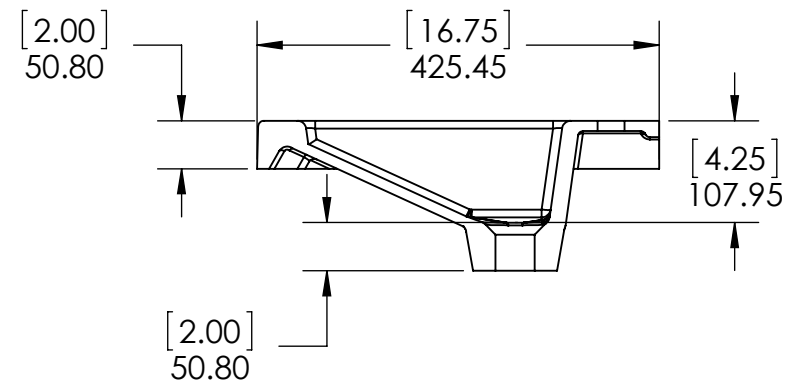

UNLESS OTHERWISE SPECIFIED
 DIMENSIONS ARE IN mm and [inches] AND TOLERANCES ARE +/- 1.0 [0.04]

DRAWN BY:	IASV	12/5/17
CHECKED BY:	IASV	12/5/17
APPROVED BY:	IASV	12/5/17
DO NOT SCALE DRAWING	SCALE: 1:10	SIZE: A

TITLE:	JAILY 24" ASSEMBLY	
PART NO:	PAGE 1 OF 1	REV: 0

ID	Description	Technology	Status
595559	Vtop Sarah 24.5x16.75 White 4in (SN17)	AB Composite	Approved for production

Rev #	Approved by	Change
0	O. Razo	Released

UNLESS OTHERWISE SPECIFIED
DIMENSIONS ARE IN MM.
AND (INCHES)
TOLERANCES ARE
+0.125 [3.175] -0.125 [-3.175]
SCALE:1:8

	NAME	DATE
DRAWN	O. Razo	07/03/17
CHECKED	R. Rubio	07/03/17
ENG APPR.	R. Rubio	07/03/17
MFG APPR.	C. Leal	07/03/17

Wood Crafters		SIZE	DWG. NO.	SHEET 1 OF 1	REV.
		A	VTop Sarah 24.5x16.75 White 4 in		0

ITEM ID	DESCRIPTION
JA24P3-HE	Jayli 24in Vanity w/Vanity Top & Mirror - HazeTop & Mirror - White

REV	ECO#	DESCRIPTION	REV'D BY DATE	CHK'D BY DATE	APRV'D BY DATE
0		New Release	IASV 12/5/17	IASV 12/5/17	IASV 12/5/17