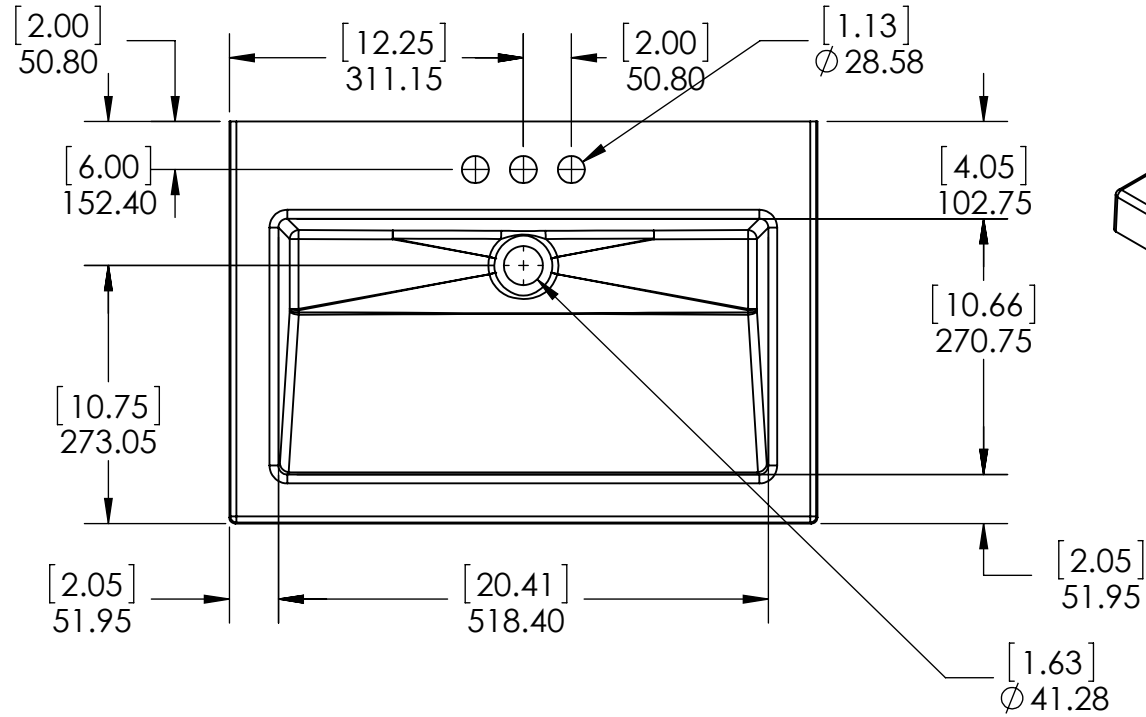

ITEM ID	DESCRIPTION
JA24P3-HE	Jayli 24in Vanity w/Vanity Top & Mirror - HazeTop & Mirror - White

REV	ECO#	DESCRIPTION	REV'D BY DATE	CHK'D BY DATE	APR'D BY DATE
0		New Release	IASV 12/5/17	IASV 12/5/17	IASV 12/5/17

UNLESS OTHERWISE SPECIFIED
 DIMENSIONS ARE IN mm and [inches] AND TOLERANCES ARE +/- 1.0 [0.04]

DRAWN BY:	IASV	12/5/17
CHECKED BY:	IASV	12/5/17
APPROVED BY:	IASV	12/5/17
DO NOT SCALE DRAWING	SCALE: 1:10	SIZE: A

TITLE:	JAILY 24" ASSEMBLY	
PART NO:	PAGE 1 OF 1	REV: 0

ID	Description	Technology	Status
595559	Vtop Sarah 24.5x16.75 White 4in (SN17)	AB Composite	Approved for production

Rev #	Approved by	Change
0	O. Razo	Released

Wood Crafters		SIZE	DWG. NO.	SHEET 1 OF 1	REV.
		A	VTop Sarah 24.5x16.75 White 4 in		0

ITEM ID	DESCRIPTION
JA24P3-HE	Jayli 24in Vanity w/Vanity Top & Mirror - HazeTop & Mirror - White

REV	ECO#	DESCRIPTION	REV'D BY DATE	CHK'D BY DATE	APRV'D BY DATE
0		New Release	IASV 12/5/17	IASV 12/5/17	IASV 12/5/17