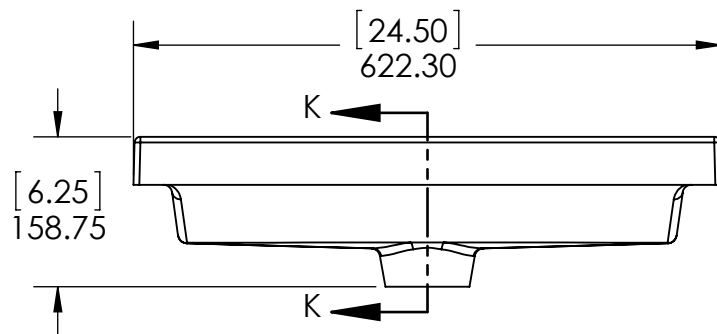

UNLESS OTHERWISE SPECIFIED
 DIMENSIONS ARE IN mm and [inches] AND TOLERANCES ARE +/- 1.0 [0.04]

DRAWN BY:	IASV	12/5/17
CHECKED BY:	IASV	12/5/17
APPROVED BY:	IASV	12/5/17
DO NOT SCALE DRAWING	SCALE: 1:10	SIZE: A

TITLE:	JAILY 24" ASSEMBLY	
PART NO:	PAGE 1 OF 1	REV: 0

ID	Description	Technology	Status
595559	Vtop Sarah 24.5x16.75 White 4in (SN17)	AB Composite	Approved for production

Rev #	Approved by	Change
0	O. Razo	Released

UNLESS OTHERWISE SPECIFIED
DIMENSIONS ARE IN MM.
AND (INCHES)
TOLERANCES ARE
+0.125 [3.175] -0.125 [-3.175]
SCALE:1:8

	NAME	DATE
DRAWN	O. Razo	07/03/17
CHECKED	R. Rubio	07/03/17
ENG APPR.	R. Rubio	07/03/17
MFG APPR.	C. Leal	07/03/17

Wood Crafters		SIZE	DWG. NO.	SHEET 1 OF 1	REV.
		A	VTop Sarah 24.5x16.75 White 4 in		0

ITEM ID	DESCRIPTION
JA24P3-HE	Jayli 24in Vanity w/Vanity Top & Mirror - HazeTop & Mirror - White

REV	ECO#	DESCRIPTION	REV'D BY DATE	CHK'D BY DATE	APRV'D BY DATE
0		New Release	IASV 12/5/17	IASV 12/5/17	IASV 12/5/17