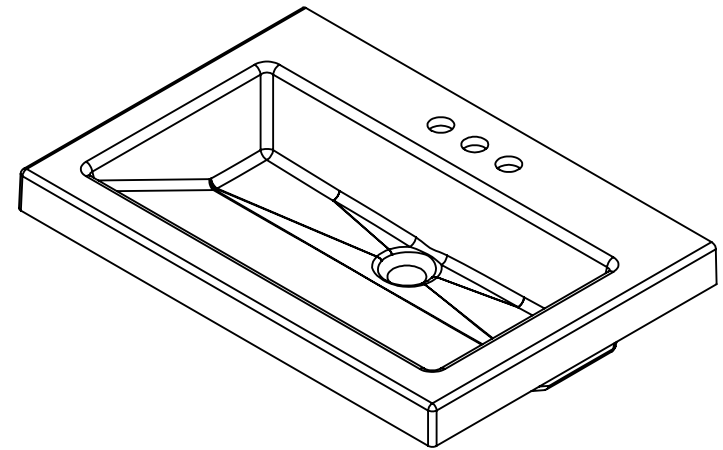

ID	Description	Technology	Status
595559	Vtop Sarah 24.5x16.75 White 4in (SN17)	AB Composite	Approved for production

Rev #	Approved by	Change
0	O. Razo	Released

PROPRIETARY AND CONFIDENTIAL
THE INFORMATION CONTAINED IN THIS DRAWING IS THE SOLE PROPERTY OF WOODCRAFTERS. ANY REPRODUCTION IN PART OR AS A WHOLE WITHOUT THE WRITTEN PERMISSION OF WOODCRAFTERS IS PROHIBITED.

UNLESS OTHERWISE SPECIFIED
DIMENSIONS ARE IN MM.
AND (INCHES)
TOLERANCES ARE
+0.125 [3.175] -0.125 [-3.175]
SCALE:1:8

	NAME	DATE
DRAWN	O. Razo	07/03/17
CHECKED	R. Rubio	07/03/17
ENG APPR.	R. Rubio	07/03/17
MFG APPR.	C. Leal	07/03/17

Wood Crafters		SIZE	DWG. NO.	SHEET 1 OF 1	REV.
		A	VTop Sarah 24.5x16.75 White 4 in		0