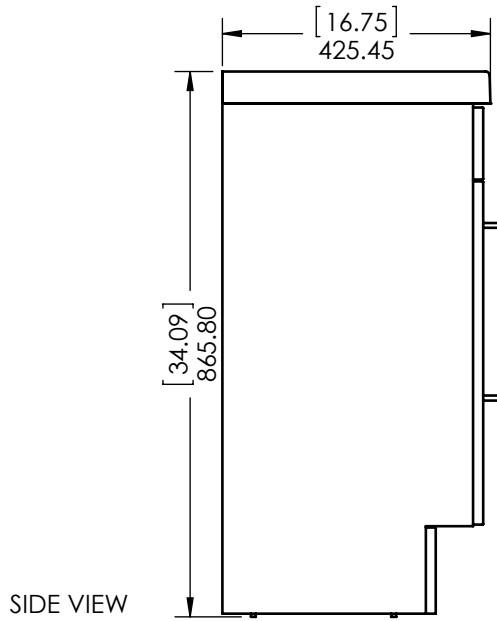

UNLESS OTHERWISE SPECIFIED
DIMENSIONS ARE IN MM.
AND (INCHES)
TOLERANCES ARE
+0.125 [3.175] -0.125 [-3.175]
SCALE:1:8

	NAME	DATE
DRAWN	O. Razo	07/03/17
CHECKED	R. Rubio	07/03/17
ENG APPR.	R. Rubio	07/03/17
MFG APPR.	C. Leal	07/03/17

Wood Crafters		SIZE	DWG. NO.	SHEET 1 OF 1	REV.
		A	VTop Sarah 24.5x16.75 White 4 in		0

ITEM ID	DESCRIPTION
JA24P3-HE	Jayli 24in Vanity w/Vanity Top & Mirror - HazeTop & Mirror - White

REV	ECO#	DESCRIPTION	REV'D BY DATE	CHK'D BY DATE	APRV'D BY DATE
0		New Release	IASV 12/5/17	IASV 12/5/17	IASV 12/5/17

UNLESS OTHERWISE SPECIFIED
 DIMENSIONS ARE IN mm and [inches]
 AND TOLERANCES ARE +/- 1.0 [0.04]

DRAWN BY:	IASV	12/5/17
CHECKED BY:	IASV	12/5/17
APPROVED BY:	IASV	12/5/17
DO NOT SCALE DRAWING	SCALE: 1:10	SIZE: A