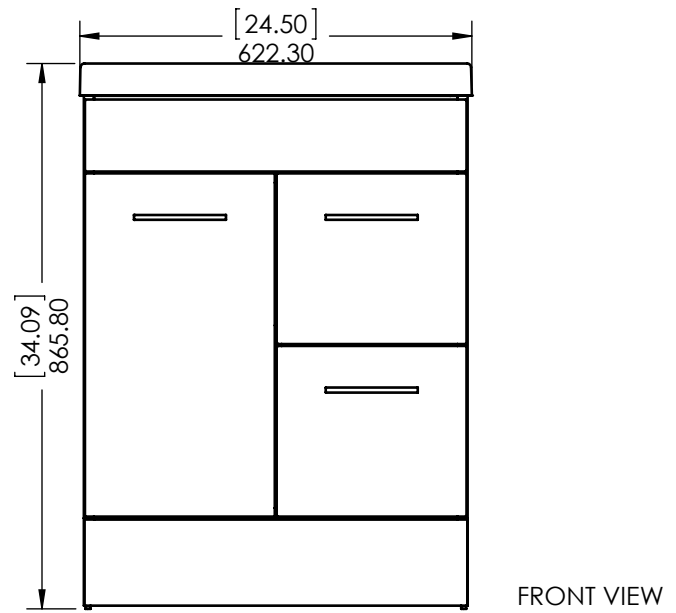

UNLESS OTHERWISE SPECIFIED
DIMENSIONS ARE IN MM.
AND (INCHES)
TOLERANCES ARE
+0.125 [3.175] -0.125 [-3.175]
SCALE:1:8

	NAME	DATE
DRAWN	O. Razo	07/03/17
CHECKED	R. Rubio	07/03/17
ENG APPR.	R. Rubio	07/03/17
MFG APPR.	C. Leal	07/03/17

Wood Crafters		SIZE	DWG. NO.	SHEET 1 OF 1	REV.
		A	VTop Sarah 24.5x16.75 White 4 in		0

ITEM ID	DESCRIPTION
JA24P3-HE	Jayli 24in Vanity w/Vanity Top & Mirror - HazeTop & Mirror - White

REV	ECO#	DESCRIPTION	REV'D BY DATE	CHK'D BY DATE	APRV'D BY DATE
0		New Release	IASV 12/5/17	IASV 12/5/17	IASV 12/5/17

UNLESS OTHERWISE SPECIFIED
 DIMENSIONS ARE IN mm and [inches]
 AND TOLERANCES ARE +/- 1.0 [0.04]

DRAWN BY:	IASV	12/5/17
CHECKED BY:	IASV	12/5/17
APPROVED BY:	IASV	12/5/17
DO NOT SCALE DRAWING	SCALE: 1:10	SIZE: A