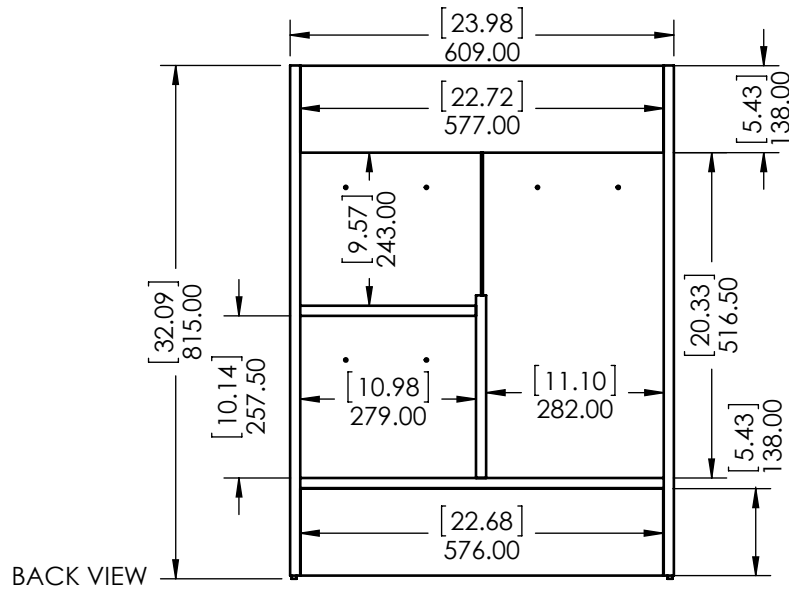

ITEM ID	DESCRIPTION
JA24P3-HE	Jayli 24in Vanity w/Vanity Top & Mirror - HazeTop & Mirror - White

REV	ECO#	DESCRIPTION	REV'D BY DATE	CHK'D BY DATE	APR'D BY DATE
0		New Release	IASV 12/5/17	IASV 12/5/17	IASV 12/5/17

UNLESS OTHERWISE SPECIFIED
 DIMENSIONS ARE IN mm and [inches] AND TOLERANCES ARE +/- 1.0 [0.04]

DRAWN BY:	IASV	12/5/17
CHECKED BY:	IASV	12/5/17
APPROVED BY:	IASV	12/5/17
DO NOT SCALE DRAWING	SCALE: 1:10	SIZE: A

TITLE:	JAILY 24" ASSEMBLY	
PART NO:	PAGE 1 OF 1	REV: 0

ID	Description	Technology	Status
595559	Vtop Sarah 24.5x16.75 White 4in (SN17)	AB Composite	Approved for production

Rev #	Approved by	Change
0	O. Razo	Released

Wood Crafters		SIZE	DWG. NO.	SHEET 1 OF 1	REV.
		A	VTop Sarah 24.5x16.75 White 4 in		0

ITEM ID	DESCRIPTION
JA24P3-HE	Jayli 24in Vanity w/Vanity Top & Mirror - HazeTop & Mirror - White

REV	ECO#	DESCRIPTION	REV'D BY DATE	CHK'D BY DATE	APRV'D BY DATE
0		New Release	IASV 12/5/17	IASV 12/5/17	IASV 12/5/17