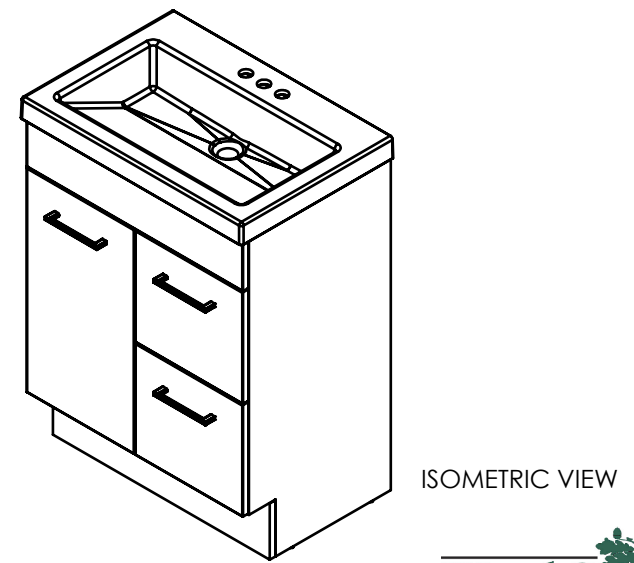

ITEM ID	DESCRIPTION
JA24P3-HE	Jayli 24in Vanity w/Vanity Top & Mirror - HazeTop & Mirror - White

REV	ECO#	DESCRIPTION	REV'D BY DATE	CHK'D BY DATE	APRV'D BY DATE
0		New Release	IASV 12/5/17	IASV 12/5/17	IASV 12/5/17

PROPRIETARY AND CONFIDENTIAL
THE INFORMATION CONTAINED IN THIS DRAWING IS THE SOLE PROPERTY OF WOODCRAFTERS HOME PRODUCTS L.L.C. ANY REPRODUCTION IN PART OR AS A WHOLE WITHOUT THE WRITTEN PERMISSION OF WOODCRAFTERS HOME PRODUCTS L.L.C. IS PROHIBITED.

UNLESS OTHERWISE SPECIFIED
DIMENSIONS ARE IN mm and [inches]
AND TOLERANCES ARE +/- 1.0 [0.04]

DRAWN BY:	IASV	12/5/17
CHECKED BY:	IASV	12/5/17
APPROVED BY:	IASV	12/5/17
DO NOT SCALE DRAWING	SCALE: 1:10	SIZE: A

TITLE:	JAILY 24" ASSEMBLY	
PART NO:	PAGE 1 OF 1	REV: 0