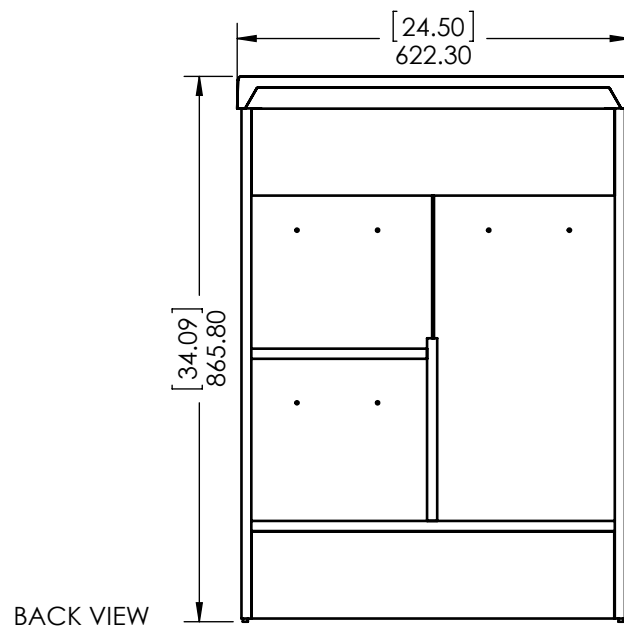

UNLESS OTHERWISE SPECIFIED
DIMENSIONS ARE IN MM.
AND (INCHES)
TOLERANCES ARE
+0.125 [3.175] -0.125 [-3.175]
SCALE:1:8

	NAME	DATE
DRAWN	O. Razo	07/03/17
CHECKED	R. Rubio	07/03/17
ENG APPR.	R. Rubio	07/03/17
MFG APPR.	C. Leal	07/03/17

Wood Crafters		SIZE	DWG. NO.	SHEET 1 OF 1	REV.
		A	VTop Sarah 24.5x16.75 White 4 in		0

ITEM ID	DESCRIPTION
JA24P3-HE	Jayli 24in Vanity w/Vanity Top & Mirror - HazeTop & Mirror - White

REV	ECO#	DESCRIPTION	REV'D BY DATE	CHK'D BY DATE	APRV'D BY DATE
0		New Release	IASV 12/5/17	IASV 12/5/17	IASV 12/5/17

UNLESS OTHERWISE SPECIFIED
 DIMENSIONS ARE IN mm and [inches]
 AND TOLERANCES ARE +/- 1.0 [0.04]

DRAWN BY:	IASV	12/5/17
CHECKED BY:	IASV	12/5/17
APPROVED BY:	IASV	12/5/17
DO NOT SCALE DRAWING	SCALE: 1:10	SIZE: A