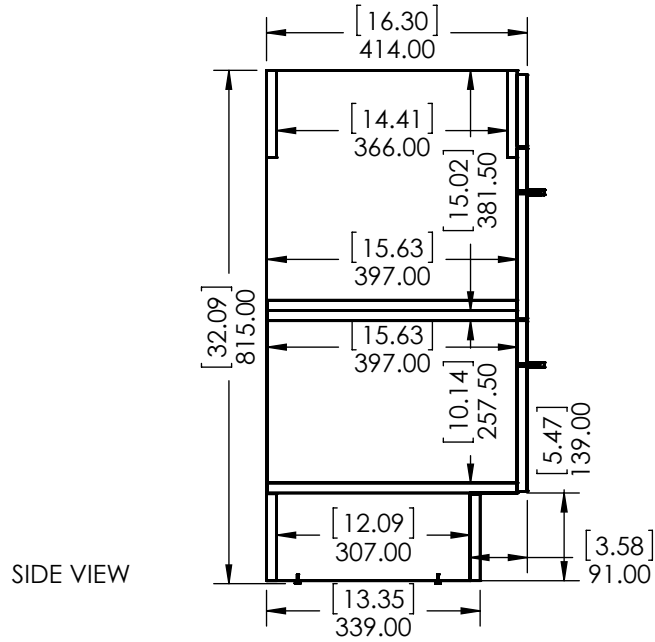

ITEM ID	DESCRIPTION
JA24P3-HE	Jayli 24in Vanity w/Vanity Top & Mirror - HazeTop & Mirror - White

REV	ECO#	DESCRIPTION	REV'D BY DATE	CHK'D BY DATE	APR'D BY DATE
0		New Release	IASV 12/5/17	IASV 12/5/17	IASV 12/5/17

UNLESS OTHERWISE SPECIFIED
 DIMENSIONS ARE IN mm and [inches] AND TOLERANCES ARE +/- 1.0 [0.04]

DRAWN BY:	IASV	12/5/17
CHECKED BY:	IASV	12/5/17
APPROVED BY:	IASV	12/5/17
DO NOT SCALE DRAWING	SCALE: 1:10	SIZE: A

TITLE:	JAILY 24" ASSEMBLY	
PART NO:	PAGE 1 OF 1	REV: 0

ID	Description	Technology	Status
595559	Vtop Sarah 24.5x16.75 White 4in (SN17)	AB Composite	Approved for production

Rev #	Approved by	Change
0	O. Razo	Released

Wood Crafters		SIZE	DWG. NO.	SHEET 1 OF 1	REV.
		A	VTop Sarah 24.5x16.75 White 4 in		0

ITEM ID	DESCRIPTION
JA24P3-HE	Jayli 24in Vanity w/Vanity Top & Mirror - HazeTop & Mirror - White

REV	ECO#	DESCRIPTION	REV'D BY DATE	CHK'D BY DATE	APRV'D BY DATE
0		New Release	IASV 12/5/17	IASV 12/5/17	IASV 12/5/17