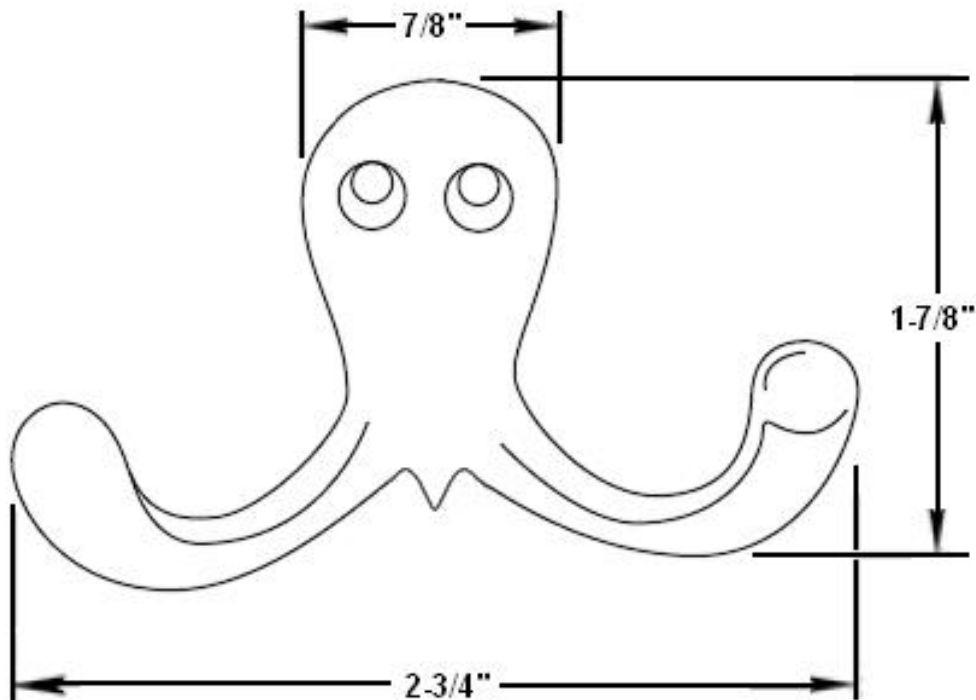

"The Special Finishes Specialist" ©

by St. Simons, Inc.

idhbrass.com

Quality Solid Brass Decorative Hardware & Bath Accessories

Installation Instructions
Premium Grade Solid Brass
Double Hook
Item# 17016

Dimensions:

- Projection: 1-1/2"
- Overall Height: 1-7/8"
- Overall Width: 2-3/4"
- Weight: 1-1/4 oz.

*Dimensions are for reference use only.
For exact dimensions, please measure actual part.*

Installation Instructions:

1. Place hook in desired location
2. Mark and drill pilot holes
3. Install the hook using the fasteners provided

Catalog Section: F

Double Hook

Item# 17016

Date: Rev 04/18