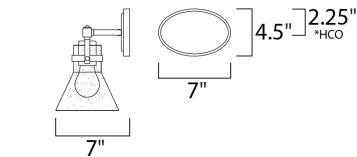

PRODUCT DESCRIPTION

This nautical-inspired bath vanity features Clear Seedy glass cones suspended by a yoke frame finished in Polished Chrome. The clear glass offers abundant lighting and compliments the styling of the fixture. Make it a more industrial look by adding filament E26 light bulbs.

FINISHES OPTION

Polished Chrome PC

MEASUREMENTS

DIMENSION : 24.25" W x 10." H x 7." Ext
 BACK PLATE : 4.5" W x 7." H x 2.25" HCO
 HANGING WEIGHT : 5.72 lb

GLASS

Seedy CD

MATERIAL

Steel + Glass

RATINGS

cETLusDamp Location Dimmable

ADDITIONAL

INSTALL UP/DOWN: Down
 OPERATING TEMPERATURE: -20°C (-4°F), 40°C (104°F)

*height from center of outlet to the top of the fixture

LAMPING

LUMENS : 1,800 Rated (0 Del.)
 BULB : 3 x 60W (NOT INCLUDED), 180W Total
 DIMMABLE : Dimmable
 LIGHTING_DIRECTION : Down