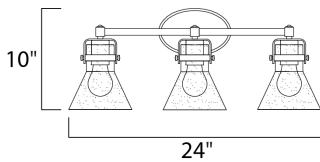

PRODUCT DESCRIPTION

This nautical-inspired bath vanity features Clear Seedy glass cones suspended by a yoke frame finished in Polished Chrome. The clear glass offers abundant lighting and compliments the styling of the fixture. Make it a more industrial look by adding filament E26 light bulbs.

FINISHES OPTION

Polished Chrome PC

MEASUREMENTS

DIMENSION : 24.25" W x 10." H x 7." Ext
 BACK PLATE : 4.5" W x 7." H x 2.25" HCO
 HANGING WEIGHT : 5.72 lb

GLASS

Seedy CD

MATERIAL

Steel + Glass