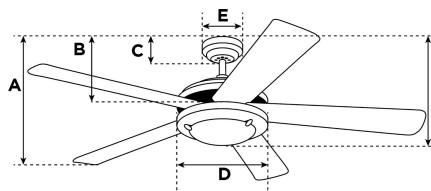

Item Number 7213100

Sumter LED Ceiling Fan

52" Classic Bronze Finish Reversible Blades
 (Applewood with Shaded Edge/Dark Cherry) Includes
 Light Kit with Amber Alabaster Bowl

Specifications

Size	52"
Blades.....	Reversible MDF Blades (Applewood with Shaded Edge/Dark Cherry)
Blade Pitch.....	12°
Approved Location	Indoor
Suggested Room Size.....	Large Room (up to 15x15)
Down Rod.....	N/A
Installation.....	Hugger
Max. Ceiling Angle.....	N/A
Lead Wire	12"
Light Bulb Usage.....	Includes (2) Medium (E26) Base, 10 Watt Omni LED Lamps
Control.....	Not Adaptable
Motor Finish.....	Classic Bronze
Motor Material	Cold Rolled Steel Motor 153mm x 15mm
Reverse Airflow.....	Yes
Capacitor	Triple
Switch Housing Cap.....	Not Included

Reversible Dark Cherry
Finish Blades

Energy Information

Airflow Efficiency.....	6 Cubic Feet Per Minute Per Watt
Electricity Use.....	58 Watts (excludes lights)
Airflow.....	354 Cubic Feet per Minute
Max rpm	63

Warranty

Ceiling fans backed by our Limited Lifetime Warranty have a lifetime motor warranty and a 2-year warranty on all other parts.

A. Top of Canopy to Bottom of Blades	6"
B. Top of Canopy to Bottom of Switch House	7.9"
C. Top of Canopy to Bottom of Canopy	N/A
D. Width of Motor Housing.....	11.4"
E. Width of Canopy.....	N/A
F. Top of Canopy to Bottom of Glass	14.2"