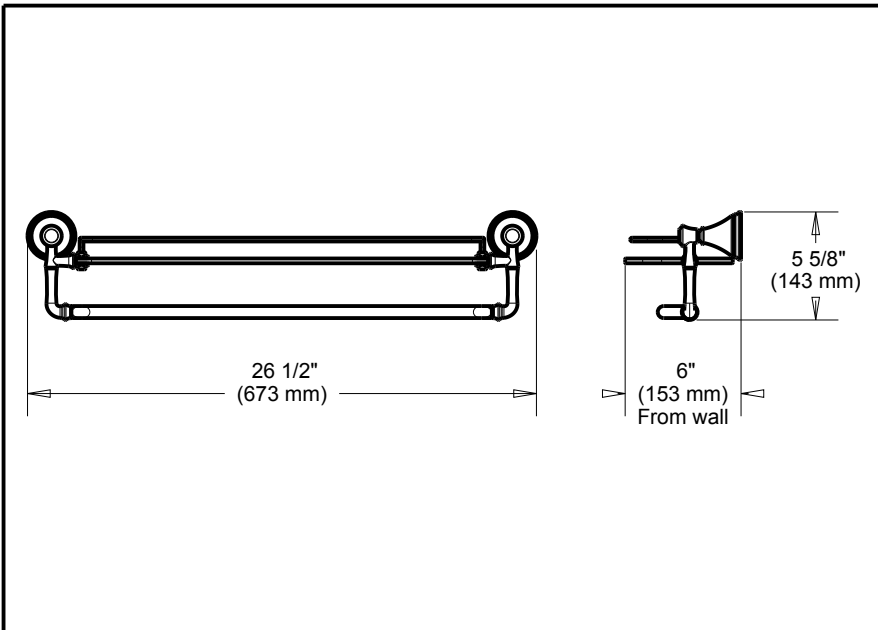

DELTA[®]

ACCESSORIES

- Cassidy™ Bath Collection
- Glass Shelf

Submitted Model No.: _____

Specific Features: _____

STANDARD SPECIFICATIONS:

- Wood blocking is preferable behind all wall surfaces. If wood blocking is not available, the following fasteners are suggested: Tile/Masonry-Plastic or lead Anchors Plaster/drywall-Toggle bolts.
- Mounting hardware and mounting template included with product.