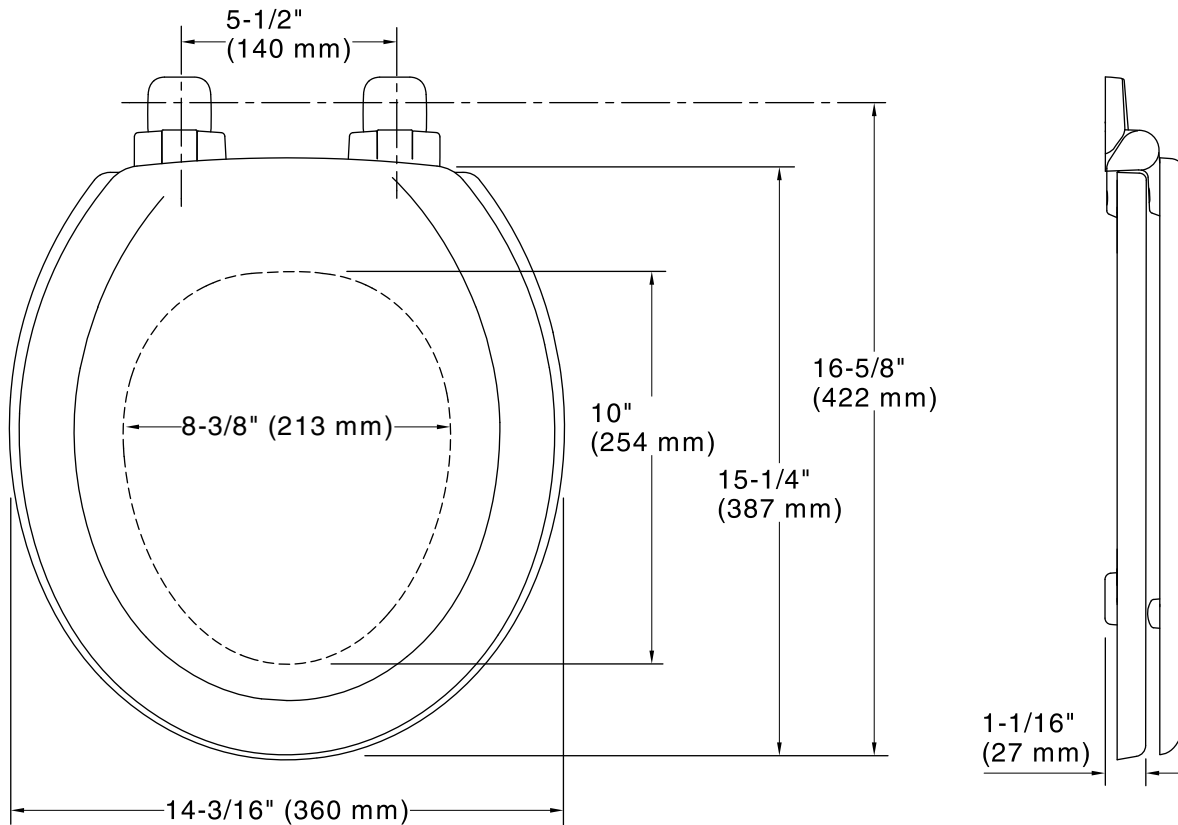

Stonewood® Quiet-Close™
Round-Front Toilet Seat
K-20467

Features

- Versatile design that complements the design lines of many toilets.
- Compression Molded Wood Construction
- Round closed-front seat.

Codes/Standards

None Applicable

KOHLER® One-Year Limited Warranty

See website for detailed warranty information.

Technical Information

All product dimensions are nominal.

Seat shape type: Round
Seat front type: Closed front
Seat hinge type: Quiet-Close™
Seat-mounting holes: 5-1/2" (140 mm)