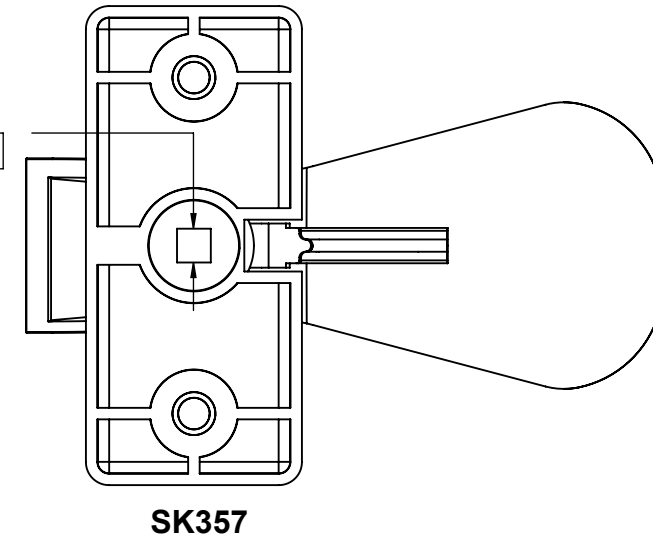

SK357 / SPINDLE (TIGE) INFO.

SK1215
SKGLW
HK01-I

OUTSIDE HANDLE
POIGNÉE EXT.

IDEAL SECURITY

SPINDLE
TIGE

SK357

LATCH INT.
LOQUET INT.

OTHER COMMON BRANDS
AUTRES MARQUES POPULAIRES