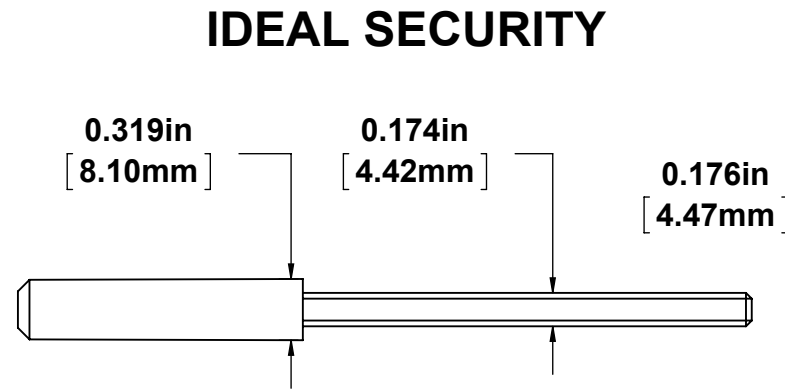

SK357 / SPINDLE (TIGE) INFO.

SK1215
SKGLW
HK01-I

OUTSIDE HANDLE
POIGNÉE EXT.

IDEAL SECURITY

SPINDLE
TIGE

SK357

LATCH INT.
LOQUET INT.

OTHER COMMON BRANDS
AUTRES MARQUES POPULAIRES