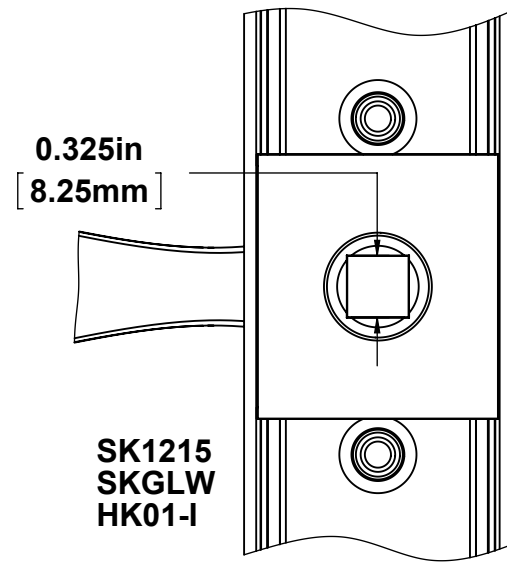

SK357 / SPINDLE (TIGE) INFO.

SK1215
SKGLW
HK01-I

OUTSIDE HANDLE
POIGNÉE EXT.

IDEAL SECURITY

SPINDLE
TIGE

SK357

LATCH INT.
LOQUET INT.

OTHER COMMON BRANDS
AUTRES MARQUES POPULAIRES