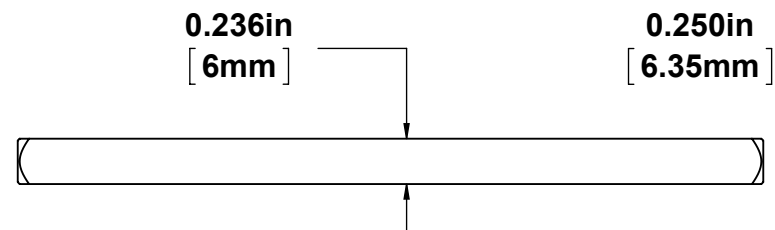

SK357 / SPINDLE (TIGE) INFO.

SK1215
SKGLW
HK01-I

OUTSIDE HANDLE
POIGNÉE EXT.

IDEAL SECURITY

SPINDLE
TIGE

SK357

LATCH INT.
LOQUET INT.

OTHER COMMON BRANDS
AUTRES MARQUES POPULAIRES