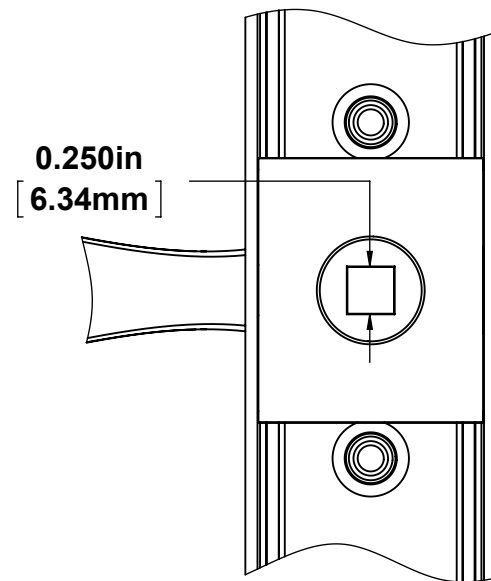

SK357 / SPINDLE (TIGE) INFO.

SK1215
SKGLW
HK01-I

OUTSIDE HANDLE
POIGNÉE EXT.

IDEAL SECURITY

SPINDLE
TIGE

SK357

LATCH INT.
LOQUET INT.

OTHER COMMON BRANDS
AUTRES MARQUES POPULAIRES