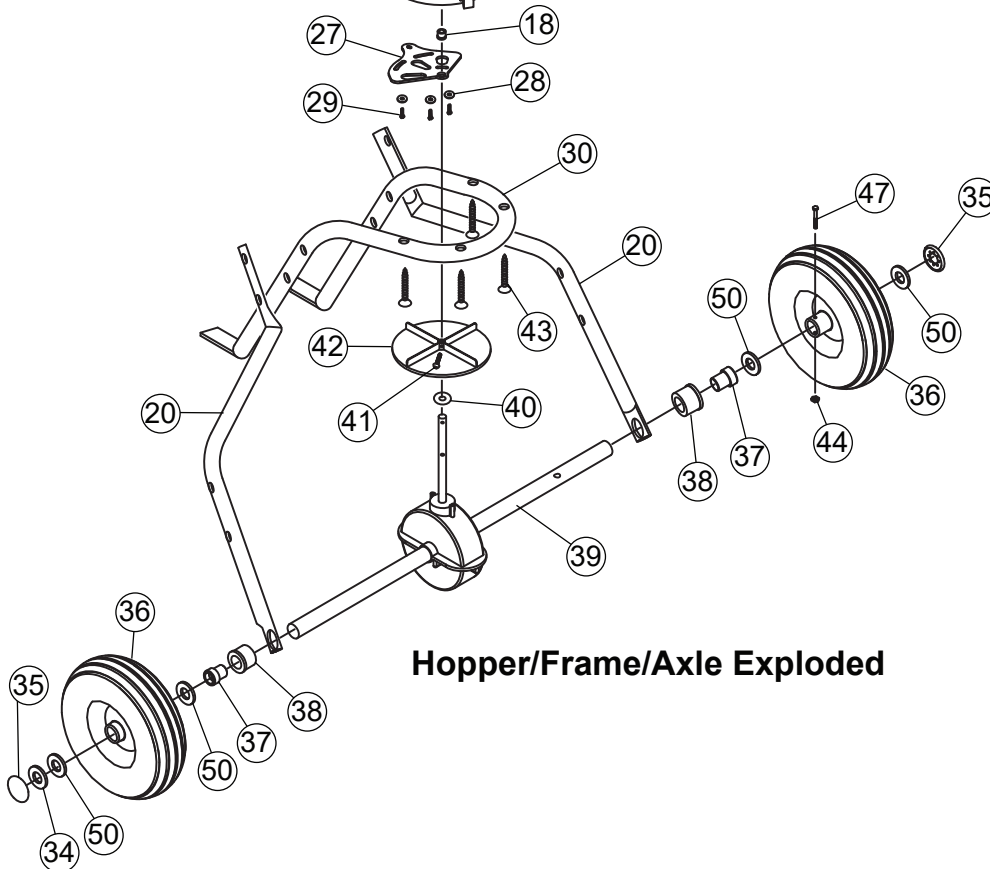

PARTS BREAKDOWN

Installation Questions?
Missing Parts?
Replacement Parts?

**DON'T GO BACK
TO THE STORE!**

Please call Customer Service
 Department Toll Free
 877.728.8224 or
customerservice@brinly.com

Item	Description	Part #	Qty
1	Handle spacer	1007081	1
2	Carriage bolt, M6 x 25	1007082	1
3	Washer, M6	1007083	1
4	Gauge and lever assembly	1007084	1
5	Adjust handle assembly	1007085	1
6	Adjust handle knob side 1	1007086	1
7	Adjust handle knob side 2	1007087	1
8	Screw, M4 x 18	1007088	1
9	Handle spacer	1007089	1
10	Wing nut, M6	1007090	1
11	Bolt, M6 x 45	1007091	7
12	Nylon washer	1007092	1
13	Flat washer, M6, big	1007093	1
14	Screen	1007094	1
15	Handle cover	1007095	2
16	Hopper Assembly, Black*	1008017*	1
17	R pin, M2 diameter	1007097	1
18	Hopper bushing	1007098	1
19	Pivot and bracket assembly	1007099	1
20	Wheel frame tube	1007100	2
21	Nut, M6	1007101	2
22	End cover	1007102	2
23	Upper handle	1007103	2
24	Lock nut, M6	1007104	11
25	Control rod A	1007105	1
26	Handle shaft	1007106	1

Item	Description	Part #	Qty
27	Shut off plate	1007107	1
28	Flat washer, M4, big	1007108	3
29	Screw, M4 x 12	1007109	3
30	Frame	1007110	1
31	Frame brace	1007111	2
32	Bolt, M6 x 50	1007112	2
33	Bolt, M6 x 30	1007113	2
34	Flat washer, M16	1007114	1
35	End cap	1007115	2
36	Pneumatic wheel (Yellow Hub)	1007116	2
	Pneumatic wheel (Gray Hub)	1008781	2
37	Axle bushing	1007117	2
38	Axle bearing	1007118	2
39	Gearbox & axle assembly	1007119	1
40	2.9 x 28mm Cotter Pin, SS	1008031	1
41	Screw, M4 x 20	1007121	1
42	Impeller	1007122	1
43	Screw, M6 x 40	1007123	4
44	Hex locknut, M5	1007124	1
45	Cross brace	1007125	1
46	Adjust connect rod, B	1007126	1
47	Hex bolt, M5 x 45	1007127	1
48	Flat washer, M6	1007128	3
49	Cotter Pin, Small	1008098	2
50	Nylon Washer	1007531	4
51	Decal, Brinly	B-5924	1

*Assembly includes Part Numbers 16, 18, 27, 28, 29

PARTS BREAKDOWN

Handle/Frame Exploded

Hopper/Frame/Axle Exploded