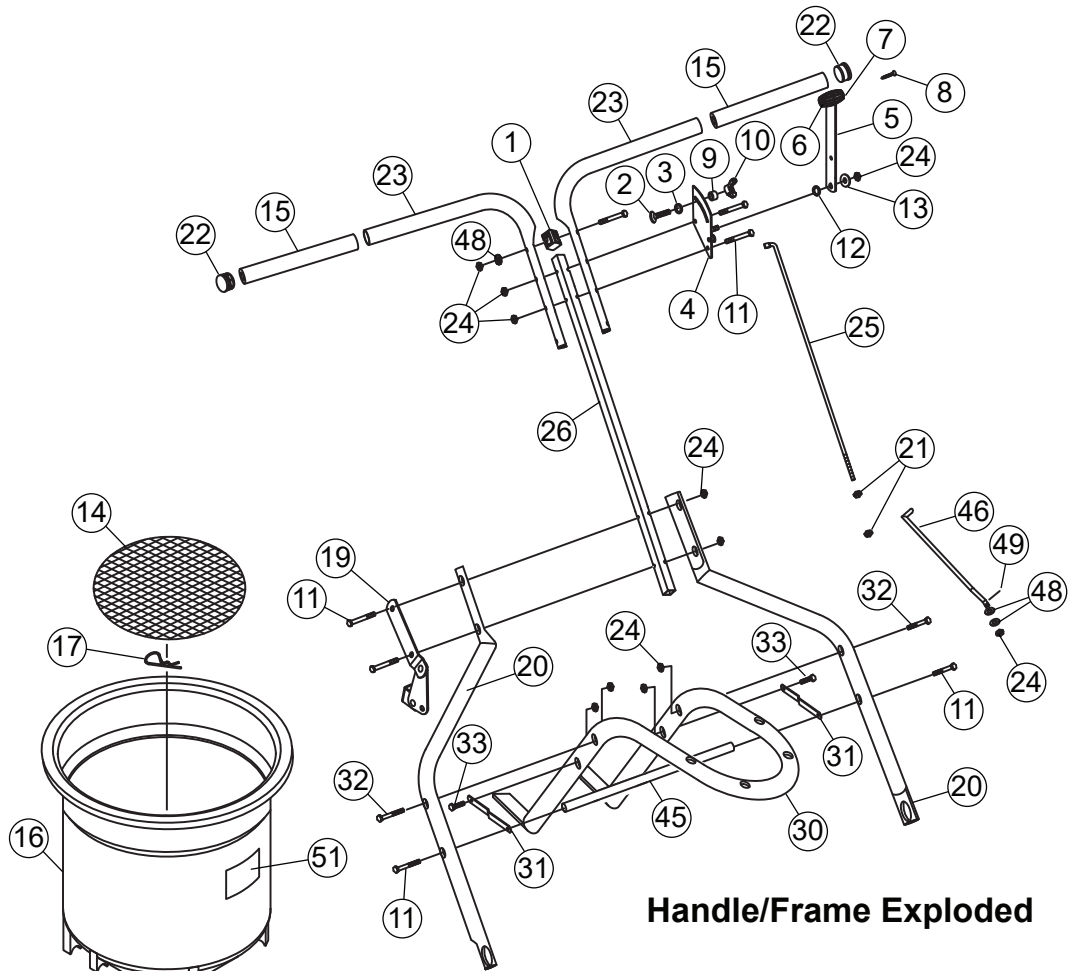

PARTS BREAKDOWN

Installation Questions?
Missing Parts?
Replacement Parts?

**DON'T GO BACK
TO THE STORE!**

Please call Customer Service
 Department Toll Free
 877.728.8224 or
customerservice@brinly.com

Item	Description	Part #	Qty
1	Handle spacer	1007081	1
2	Carriage bolt, M6 x 25	1007082	1
3	Washer, M6	1007083	1
4	Gauge and lever assembly	1007084	1
5	Adjust handle assembly	1007085	1
6	Adjust handle knob side 1	1007086	1
7	Adjust handle knob side 2	1007087	1
8	Screw, M4 x 18	1007088	1
9	Handle spacer	1007089	1
10	Wing nut, M6	1007090	1
11	Bolt, M6 x 45	1007091	7
12	Nylon washer	1007092	1
13	Flat washer, M6, big	1007093	1
14	Screen	1007094	1
15	Handle cover	1007095	2
16	Hopper Assembly, Black*	1008017*	1
17	R pin, M2 diameter	1007097	1
18	Hopper bushing	1007098	1
19	Pivot and bracket assembly	1007099	1
20	Wheel frame tube	1007100	2
21	Nut, M6	1007101	2
22	End cover	1007102	2
23	Upper handle	1007103	2
24	Lock nut, M6	1007104	11
25	Control rod A	1007105	1
26	Handle shaft	1007106	1

Item	Description	Part #	Qty
27	Shut off plate	1007107	1
28	Flat washer, M4, big	1007108	3
29	Screw, M4 x 12	1007109	3
30	Frame	1007110	1
31	Frame brace	1007111	2
32	Bolt, M6 x 50	1007112	2
33	Bolt, M6 x 30	1007113	2
34	Flat washer, M16	1007114	1
35	End cap	1007115	2
36	Pneumatic wheel (Yellow Hub)	1007116	2
	Pneumatic wheel (Gray Hub)	1008781	2
37	Axle bushing	1007117	2
38	Axle bearing	1007118	2
39	Gearbox & axle assembly	1007119	1
40	2.9 x 28mm Cotter Pin, SS	1008031	1
41	Screw, M4 x 20	1007121	1
42	Impeller	1007122	1
43	Screw, M6 x 40	1007123	4
44	Hex locknut, M5	1007124	1
45	Cross brace	1007125	1
46	Adjust connect rod, B	1007126	1
47	Hex bolt, M5 x 45	1007127	1
48	Flat washer, M6	1007128	3
49	Cotter Pin, Small	1008098	2
50	Nylon Washer	1007531	4
51	Decal, Brinly	B-5924	1

*Assembly includes Part Numbers 16, 18, 27, 28, 29

PARTS BREAKDOWN

Handle/Frame Exploded

Hopper/Frame/Axle Exploded