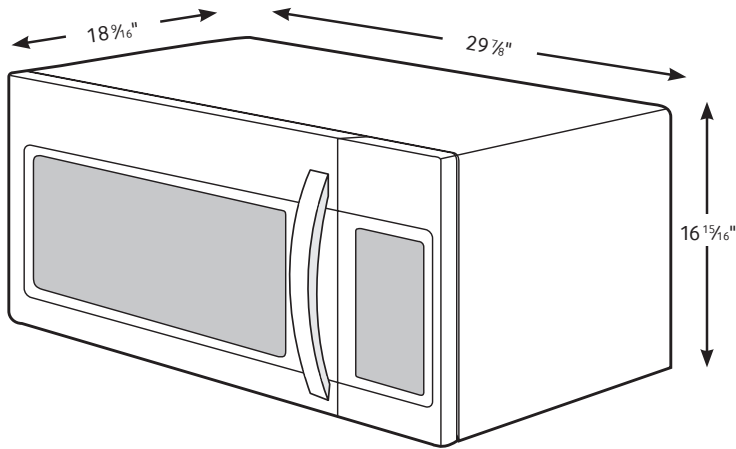

1.7 CU. FT. CAPACITY

- The 1.7 cu. ft. capacity of this microwave accommodates a variety of snacks and meal items and lets you prepare foods quickly and easily.

Ranked **“Highest in Customer Satisfaction with Over the Range Microwaves.”***

—J.D. Power

SAMSUNG

MC17J8000CS

1.7 cu. ft. Over-the-Range Microwave

Dimensions

Installing Your Microwave

- This microwave oven is designed for adaptation to the following three types of ventilation:

- A. Outside Top Exhaust (Vertical Duct)
- B. Recirculating (Non-Vented Ductless)
- C. Outside Back Exhaust (Horizontal Duct)