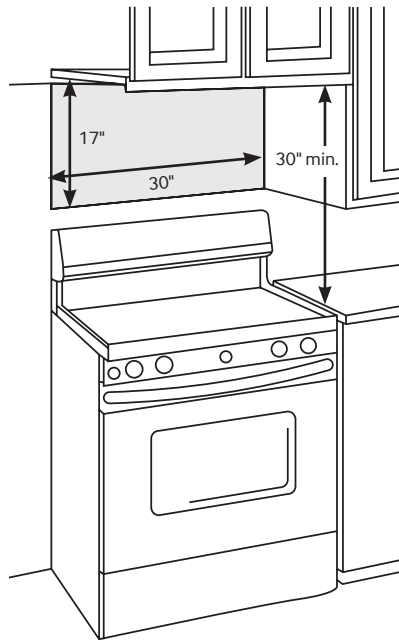

—J.D. Power

SAMSUNG

MC17J8000CS

1.7 cu. ft. Over-the-Range Microwave

Dimensions

Installing Your Microwave

- This microwave oven is designed for adaptation to the following three types of ventilation:

- A. Outside Top Exhaust (Vertical Duct)
- B. Recirculating (Non-Vented Ductless)
- C. Outside Back Exhaust (Horizontal Duct)

- The space between the cabinets must be 30" wide and free of obstructions.
- This microwave oven is for installation over ranges up to 36" wide.
- The microwave must be level. Use a level to make sure the cabinet bottom is level. If the cabinets have a front overhang only, with no back or side frame, install the mounting plate down the same distance as the front overhang depth. This will keep the microwave level.