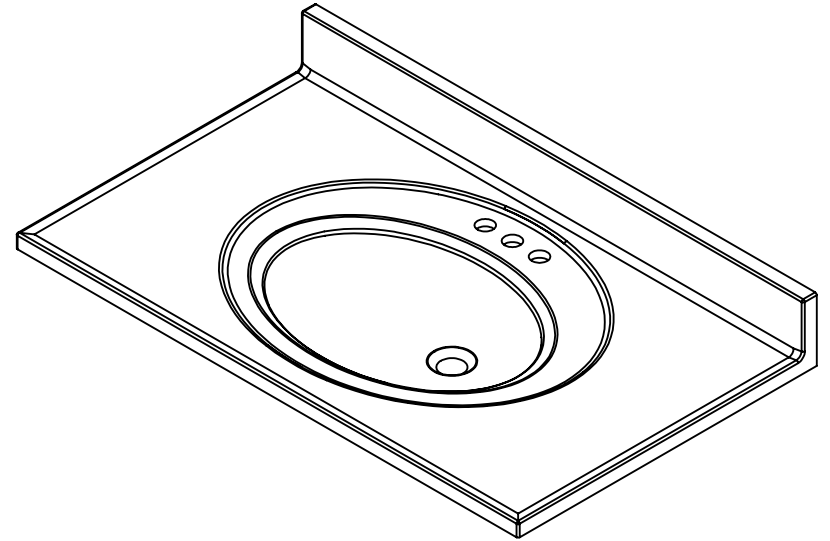

DRAWING TYPE	ITEM ID	ITEM DESCRIPTION	TECHNOLOGIES	DRAWING STATUS
Finish Good	N3722GB-W	Newport 37x22 White Vtop	AB Composite	Design Process

Estimated Weight: 18.75 kg

<b>PROPRIETARY AND CONFIDENTIAL</b> THE INFORMATION CONTAINED IN THIS DRAWING IS THE SOLE PROPERTY OF WOODCRAFTERS. ANY REPRODUCTION IN PART OR AS A WHOLE WITHOUT THE WRITTEN PERMISSION OF WOODCRAFTERS IS PROHIBITED.	UNLESS OTHERWISE SPECIFIED				 SIZE DWG. NO. <b>A</b> Newport 37x22 White Vtop SHEET 1 OF 1 REV: <b>0</b>	
	DIMENSIONS ARE IN MM. AND (INCHES)		DRAWN	E. Sandoval		6/27/16
	TOLERANCES ARE +0.125 [3.175] -0.125 [-3.175]		CHECKED	R. Rubio		6/27/16
	SCALE:1:10		ENG APPR.	V. Sanchez		6/27/16
			MFG APPR.	C. Leal		6/27/16