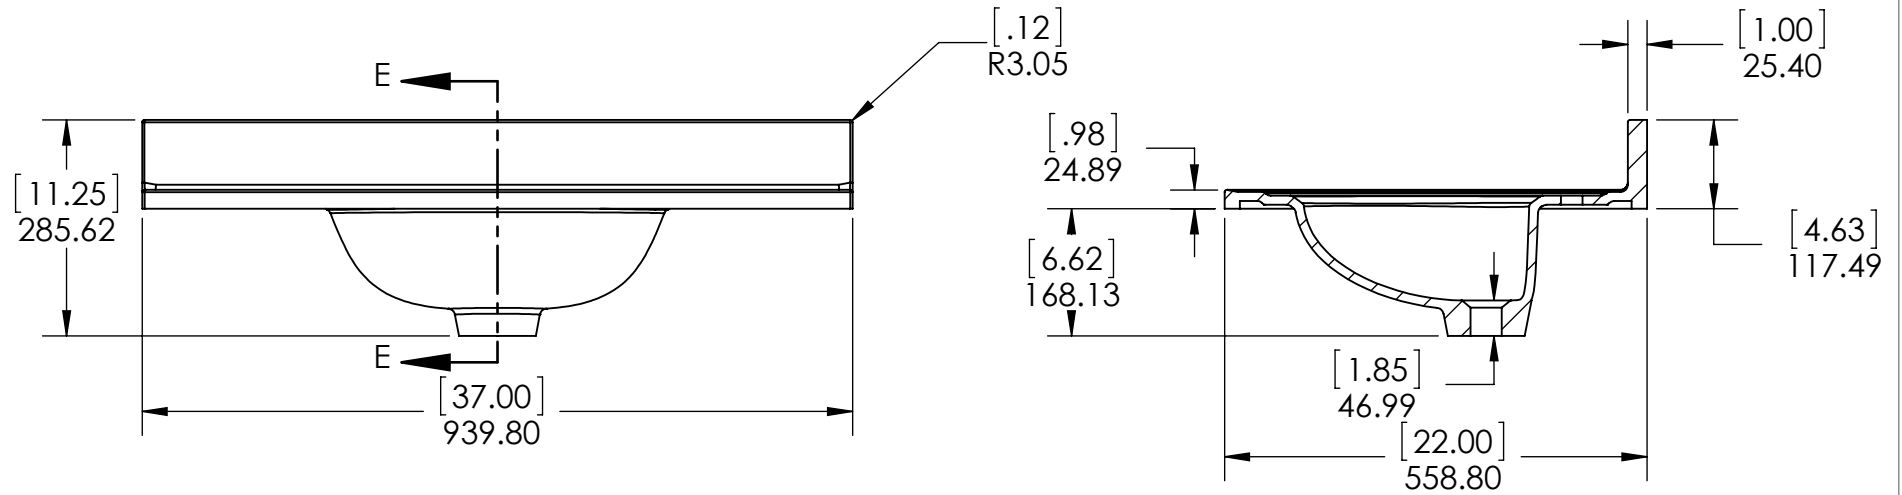

DRAWING TYPE	ITEM ID	ITEM DESCRIPTION	TECHNOLOGIES	DRAWING STATUS
Finish Good	N3722GB-W	Newport 37x22 White Vtop	AB Composite	Design Process

Estimated Weight: 18.75 kg

<b>PROPRIETARY AND CONFIDENTIAL</b> THE INFORMATION CONTAINED IN THIS DRAWING IS THE SOLE PROPERTY OF WOODCRAFTERS. ANY REPRODUCTION IN PART OR AS A WHOLE WITHOUT THE WRITTEN PERMISSION OF WOODCRAFTERS IS PROHIBITED.	UNLESS OTHERWISE SPECIFIED				 SIZE DWG. NO. <b>A</b> Newport 37x22 White Vtop SHEET 1 OF 1 REV: <b>0</b>	
	DIMENSIONS ARE IN MM. AND (INCHES)		DRAWN	E. Sandoval		6/27/16
	TOLERANCES ARE +0.125 [3.175] -0.125 [-3.175]		CHECKED	R. Rubio		6/27/16
	SCALE:1:10		ENG APPR.	V. Sanchez		6/27/16
			MFG APPR.	C. Leal		6/27/16