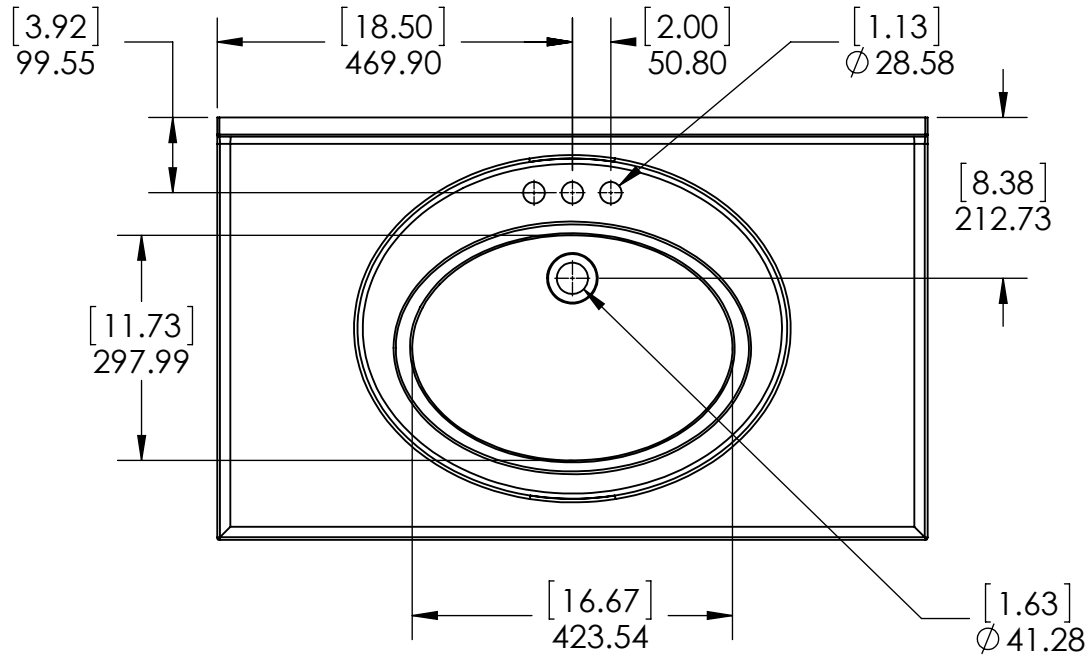

DRAWING TYPE	ITEM ID	ITEM DESCRIPTION	TECHNOLOGIES	DRAWING STATUS
Finish Good	N3722GB-W	Newport 37x22 White Vtop	AB Composite	Design Process

Estimated Weight: 18.75 kg

<b>PROPRIETARY AND CONFIDENTIAL</b> THE INFORMATION CONTAINED IN THIS DRAWING IS THE SOLE PROPERTY OF WOODCRAFTERS. ANY REPRODUCTION IN PART OR AS A WHOLE WITHOUT THE WRITTEN PERMISSION OF WOODCRAFTERS IS PROHIBITED.	UNLESS OTHERWISE SPECIFIED				 SIZE DWG. NO. <b>A</b> Newport 37x22 White Vtop SHEET 1 OF 1 REV: <b>0</b>	
	DIMENSIONS ARE IN MM. AND (INCHES)		DRAWN	E. Sandoval		6/27/16
	TOLERANCES ARE +0.125 [3.175] -0.125 [-3.175]		CHECKED	R. Rubio		6/27/16
	SCALE:1:10		ENG APPR.	V. Sanchez		6/27/16
			MFG APPR.	C. Leal		6/27/16