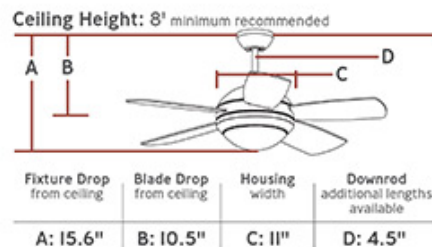

**5DI44BSD: 44" Discus II Fan - Brushed Steel**

**Specification Images:**

**Collection:** Discus II  
**UPC #:**008297119399  
**Finish:** Brushed Steel (BS)  
**Blade Finish:** Silver

**Dimensions:**

**Diameter:** 44"  
**Weight:** 17.42 lbs.  
**Reverse Switch:** Manual  
**Rev. Switch Location:** Top of Housing  
**Motor Size:** 153.0 X 15.0  
**Diameter of Housing:** 11.0  
**Capacitor Value:** 85 $\mu$ UF 350V  
**Lead Wire Length:** 78 inches  
**Light Kit Included:** Yes  
**Remote Included:** None  
**Remote Group(s):** CK250,ESSWC-2/-3

**Backplate / Canopy Details:**

Type	Height / Length	Width	Depth	Diameter	Outlet Box Up	Outlet Box Down
Canopy				5 1/8		

**Blade Details:**

Blade Group	Diameter	Included	RPM Hi	CFM Hi	Watts Hi	Amps Hi	RPM Med	CFM Med	Watts Med	Amps Med	RPM Low	CFM Low	Watts Low	Amps Low
	44	Yes	230.88	3994.0	58.0	0.48	162.06	2796.68	28.79	0.35	103.38	1732.26	13.69	0.24