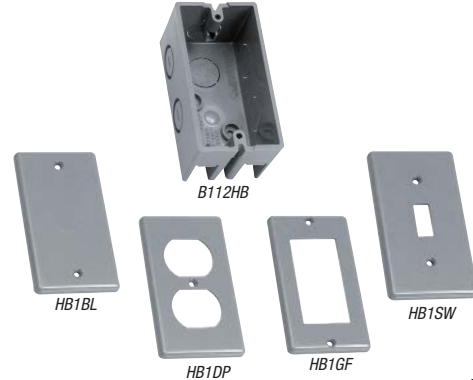

A420

Two-Gang

CAT. NO.	SIZE CU. IN.	DESCRIPTION	STD. CTN. QTY.
• A400	–	Blank	100
• A420	6.1	1/2" rise	75
• A421	7.4	5/8" rise	50
• A422	8.8	3/4" rise	50

• UL Listed E11461

A470D

E460R-CAR

CPC4WH

Round Blank Cover

CAT. NO.	SIZE CU. IN.	COLOR	DESCRIPTION	STD. CTN. QTY.
• A470D	–	Blue	Blank with 1/2" KO	100
• E460R-CAR	–	Blue	Blank	35
• CPC4WH	–	White	Ceiling box cover	12

• UL Listed E11461

Accessories

B1EXTB

Box Extender

CAT. NO.	SIZE CU. IN.	MOUNTING MEANS	DIMENSIONS (IN.)	STD. CTN. QTY.
• B1EXTB	–	Screws	3 1/4 L x 2 1/4 W	25

• UL Listed E11461

B112HB

HB1BL

HB1DP

HB1GF

HB1SW

Handy Box and Covers

CAT. NO.	SIZE CU. IN.	DESCRIPTION	STD. CTN. QTY.
B112HB	1 7/8" x 4" x 2 1/8"	Handy Box – one-gang	50
HB1BL	.25" x 4.30" x 2.38"	Blank cover	25
HB1DP	.25" x 4.30" x 2.38"	Duplex receptacle cover	25
HB1GF	.25" x 4.30" x 2.38"	GFCI cover	25
HB1SW	.25" x 4.30" x 2.38"	Toggle switch cover	25