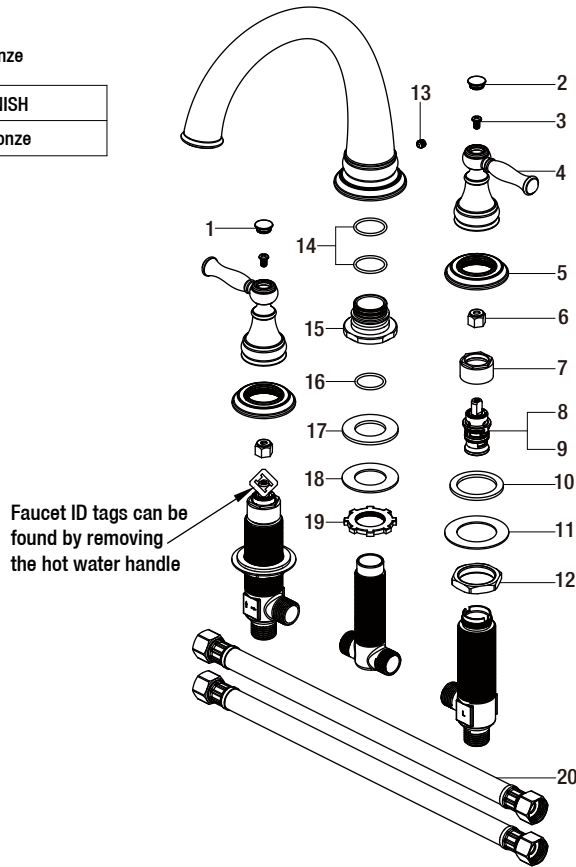

Replacement Parts List

Fairway 2-Handle Roman Tub Faucet in Bronze

MODEL	Internet SKU #	FINISH
HD67416-3E27D	300640788	Bronze

Many replacement parts can be purchased online or at your local store. Please use the table below to identify the part SKU number needed, go to HOMEDEPOT.COM, and check for online and store availability. If you can't find the part you are looking for, please call 1-855-HD-GLACIER.

Part	Description	Part #	Internet SKU #	Store SKU #
1	Index H	RP8037327D		
2	Index C	RP8037427D		
3	Screw	RP50154		
4	Handle	RP1330427D		
5	Flange	RP1716727D		
6	Inverter	RP64044	206671349	
7	Bonnet nut	RP70001		
8	Cartridge H	RP20067	301158139	
9	Cartridge C	RP20068	301158129	
10	Rubber washer	RP64023		

Part	Description	Part #	Internet SKU #	Store SKU #
11	Metal washer	RP64024		
12	Nut	RP56014		
13	Screw	RP50054		
14	O-ring	RP60056		
15	Connector	RP70459		
16	O-ring	RP60094		
17	Rubber washer	RP64035		
18	Metal washer	RP64036		
19	Nut	RP56087		
20	Hose	RP70042		