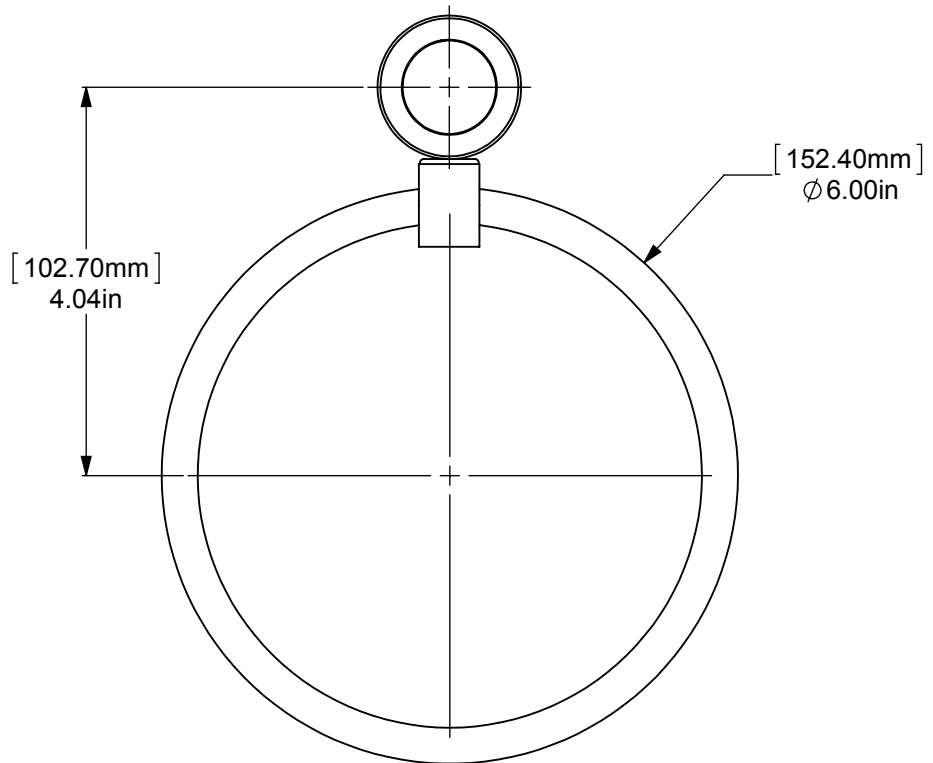

ITEM NO.	P/N	DESCRIPTION	QTY.
1	RGGVT	HUB	1
2	CARD-1	END LOCK	1
3	#2ARM BACK	SUPPORT LOCK	1
4	HBTTT-78	HUB	1
5	TRMT-6	RING	1

UNLESS OTHERWISE STATED

.X	±.3mm
.XX	±.15mm
.XXX	±.008mm

COPYRIGHT © Allied Brass 2017

DRAWN	6/22/2017	I.M
CHECKED	6/22/2017	P.D
APPROVED	6/22/2017	R.A

MATERIAL:	BRASS
DESCRIPTION:	TOWEL RING

FINISH	TBD
QUANTITY	TBD
DRAWING No.	REV
416G	0
SCALE	1:2
SHEET: 01	A4