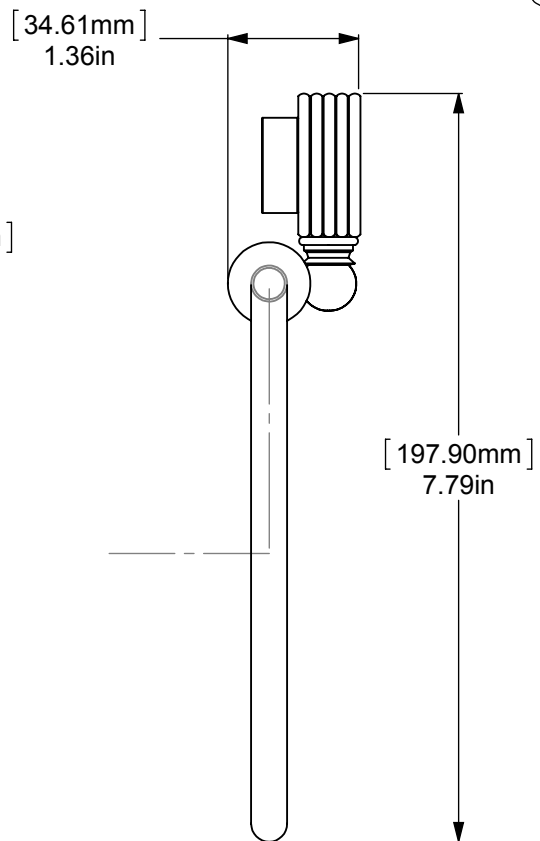

ITEM NO.	P/N	DESCRIPTION	QTY.
1	RGGVT	HUB	1
2	CARD-1	END LOCK	1
3	#2ARM BACK	SUPPORT LOCK	1
4	HBTTT-78	HUB	1
5	TRMT-6	RING	1

UNLESS OTHERWISE STATED

.X	±.3mm
.XX	±.15mm
.XXX	±.008mm

COPYRIGHT © Allied Brass 2017

DRAWN	6/22/2017	I.M
CHECKED	6/22/2017	P.D
APPROVED	6/22/2017	R.A

MATERIAL:	BRASS
DESCRIPTION:	TOWEL RING

FINISH	TBD
QUANTITY	TBD
DRAWING No.	REV
416G	0
SCALE	1:2
SHEET: 01	A4