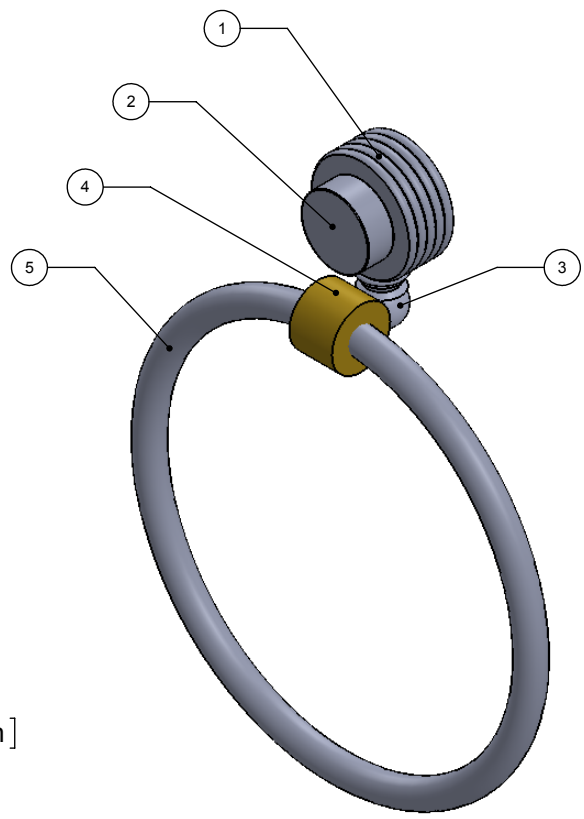

ITEM NO.	P/N	DESCRIPTION	QTY.
1	RGGVT	HUB	1
2	CARD-1	END LOCK	1
3	#2ARM BACK	SUPPORT LOCK	1
4	HBTTT-78	HUB	1
5	TRMT-6	RING	1

UNLESS OTHERWISE STATED

.X	±.3mm
.XX	±.15mm
.XXX	±.008mm

COPYRIGHT © Allied Brass 2017

DRAWN	6/22/2017	I.M
CHECKED	6/22/2017	P.D
APPROVED	6/22/2017	R.A

MATERIAL:	BRASS
DESCRIPTION:	TOWEL RING

FINISH	TBD
QUANTITY	TBD
DRAWING No.	REV
416G	0
SCALE	1:2
SHEET: 01	A4