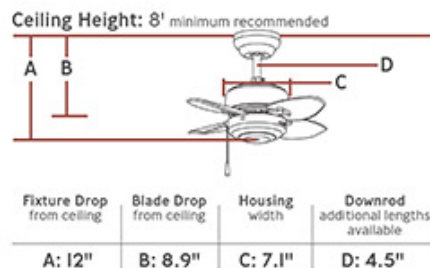

**4MC20BS: 20" Mini 20 Fan - Brushed Steel**

**Specification Images:**

**Collection:** Mini 20

**UPC #:** 026586976539

**Finish:** Brushed Steel (BS)

**Blade Finish:** Silver ABS

**Dimensions:**

- Diameter:** 20"
- Weight:** 9.9 lbs.
- Reverse Switch:** Manual
- Rev. Switch Location:** Top of Housing
- Motor Size:** 153.0 X 10.0
- Diameter of Housing:** 7.09
- Capacitor Value:** 4+4+5/350V/85C
- Lead Wire Length:** 78 inches
- Remote Included:** None
- Remote Group(s):** CK250,CKF210,CT100,ESSWC-2/-3

**Features:**

- Flush mount hardware is included

**Material List:**

**Safety Listing:**

- Safety Listed for Dry Locations
- Safety Listed for Dry Locations

**Instruction Sheets:**

- English (4MC20XX-CUL-ENG)
- French (4MC20XX-CUL-CF)

**Backplate / Canopy Details:**

Type	Height / Length	Width	Depth	Diameter	Outlet Box Up	Outlet Box Down
Canopy				5 1/8		

**Blade Details:**

Blade Group	Diameter	Included	RPM Hi	CFM Hi	Watts Hi	Amps Hi	RPM Med	CFM Med	Watts Med	Amps Med	RPM Low	CFM Low	Watts Low	Amps Low
	20	Yes	440.0	1260.0	39.19	0.35	394.0	1566.95	20.8	0.28	316.0	1420.93	9.58	0.19

**Mounting Options:**

Mounting Type	Included	Item	Downrod Length	Downrod Diameter	Overall Height	Blade to Ceiling	Min. Ceiling Height	Canopy Style	Canopy Diameter
Downrod (Included)	yes		4.5	0.05	12.04	8.93	7.74	MC Dual Mount	5.12
Flush (Included)	yes				8.71	5.59	7.47	MC Dual Mount	5.12
Flush (Optional)	no	MC192-BS			8.71	5.59	7.47	Heavy Duty Flush Mount Canopy	5.12