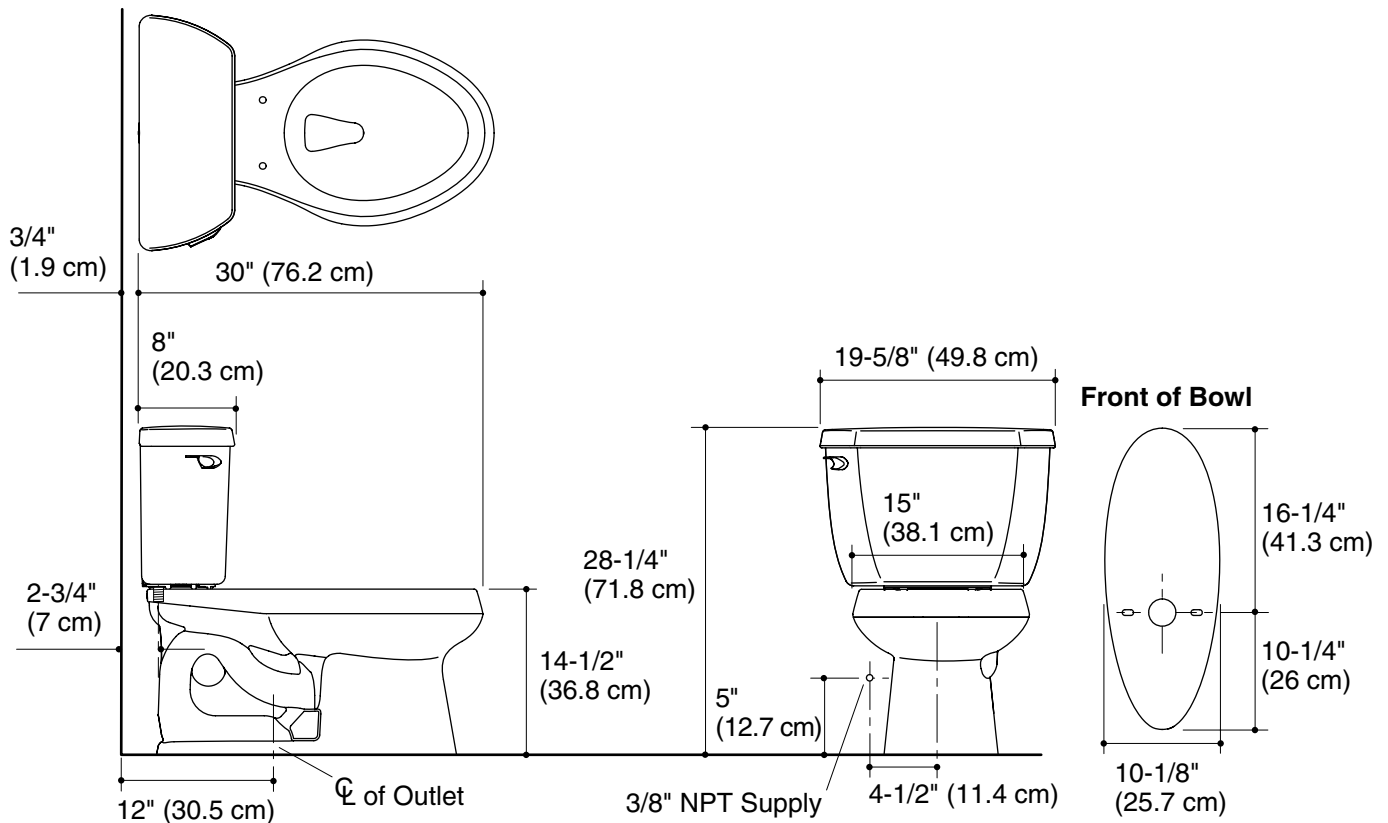

WELLWORTH®

Recommended Accessories

K-4664	Brevia™ seat with cover	☐ 0	☐ Other_____
K-4688	Cachet® seat with cover	☐ 0	☐ Other_____
K-7637	Angle supply with stop – 3/8" NPT	☐ CP	☐ Other_____

Technical Information

Fixture:	
Configuration	two-piece, elongated
Water per flush	1.28 gpf (4.8 lpf)
Passageway	2-1/8" (5.4 cm)
Water area	11-1/4" (28.6 cm) x 8-1/4" (21 cm)
Water depth from rim	5-1/4" (13.3 cm)
Seat post hole centers	5-1/2" (14 cm)

Included components:

Bowl	K-4198
Tank	K-4436
Tank cover	84591
Trip lever	K-9380
Tank accessory pack	1016548
Bolt cap accessory pack	1013092

Installation Notes

Install this product according to the installation guide.

Product Diagram