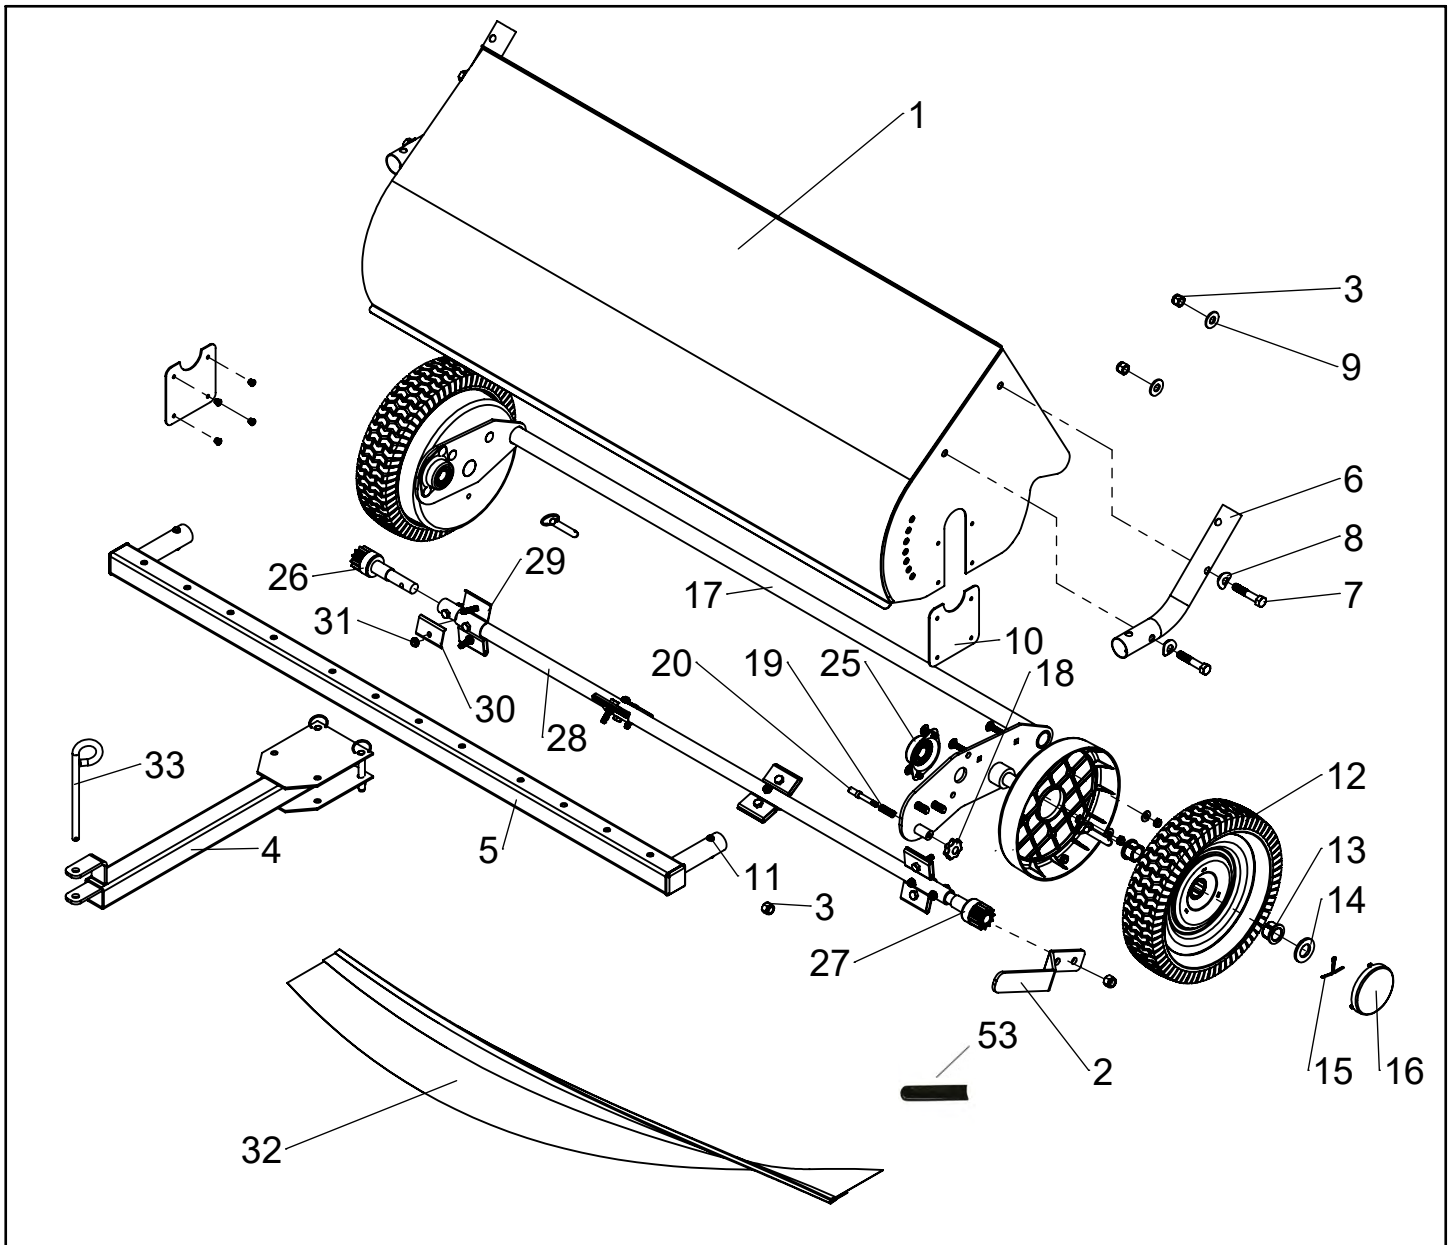

LAWN SWEEPER EXPLODED VIEW

ITEM	PART NO	DESCRIPTION	QTY.	ITEM	PART NO	DESCRIPTION	QTY.
1	6004212-Y	SWEEPER HOUSING	1	18	6004023	PLUNGER KNOB	1
2	6003957	HEIGHT ADJUSTMENT HANDLE	1	19	6004022	PLUNGER SPRING	1
3	310061	NYLON INSERT LOCKNUT, 3/8-16 UNC	6	20	6004020	PLUNGER PIN	1
4	6003965	HITCH WELDMENT	1	21	6000539	DUST COVER	2
5	6004208	HITCH CROSS TUBE ASSEMBLY	1	22	6000733	1/4" -20 X 1" CARRIAGE BOLT	8
6	307034	HITCH MOUNT TUBE	2	23	3000716	WASHER, 1/4" SAE	4
7	3000543	3/8"-16 X 2" HEX BOLT	4	24	300065	1/4" -20 LOCK NUT	22
8	3000722	CURVED WASHER, 3/8" USS	4	25	307023	HOUSING, BEARING	2
9	310073	WASHER, 3/8" USS	4	26	6000731	RIGHT PINION ASSEMBLY	1
10	4075502	LOCKING BRACKET	2	27	6000730	LEFT PINION ASSEMBLY	1
11	6000222	SNAP BUTTON	2	28	6002313	SPIRAL BRUSH TUBE	1
12	307011	WHEEL (BUSHINGS INCLUDED)	2	29	307122	STEEL BRACKET	4
13	6000540	WHEEL BUSHING	4	30	307121	STEEL CLAMP	8
14	3000721	WASHER, 3/4" SAE	2	31	3000539	1/4" -20 X 1-1/4" BOLT	14
15	300081	COTTER PIN, 1/8" X 1-1/2"	2	32	6002314	BRUSH	2
16	307241	WHEEL CAP	2	33	307082	HITCH PIN	1
17	6004206	WHEEL WELDMENT	1	53	6004248	VINYL GRIP FOR HANDLE	1

HOPPER BAG EXPLODED VIEW

CubCadet

ITEM	PART NO	DESCRIPTION	QTY	ITEM	PART NO	DESCRIPTION	QTY
34	6004204	CENTER HOPPER FRAME	2	43	307032	CONNECTING TUBE	2
35	6000285	BOTTOM HOPPER FRAME	2	44	3000720	3/8" USS FLAT WASHER	2
36	6000284	TOP HOPPER FRAME	3	45	6004001	TENSION TUBE ASSEMBLY	1
37	6002316	HOPPER STOP BAR	1	46	307133	BAG ASSEMBLY HARDWARE	1
38	3000818	CLEVIS PIN, 3/8" x 1/2"	2	47	3000823	QUICK-RELEASE PIN	2
39	307083	HAIRPIN COTTER	6	48	307361	NYLON DUMP ROPE	1
40	6004247	HOPPER BAG	1	49	6000208	SNAP BUTTON	4
41	3000820	CLEVIS PIN, 1/4" x 1-1/4"	2	50	6004282	OWNERS MANUAL	1
42	6002318	HOPPER PIVOT ROD	1	51	6003894	BAG PULL HANDLE	1