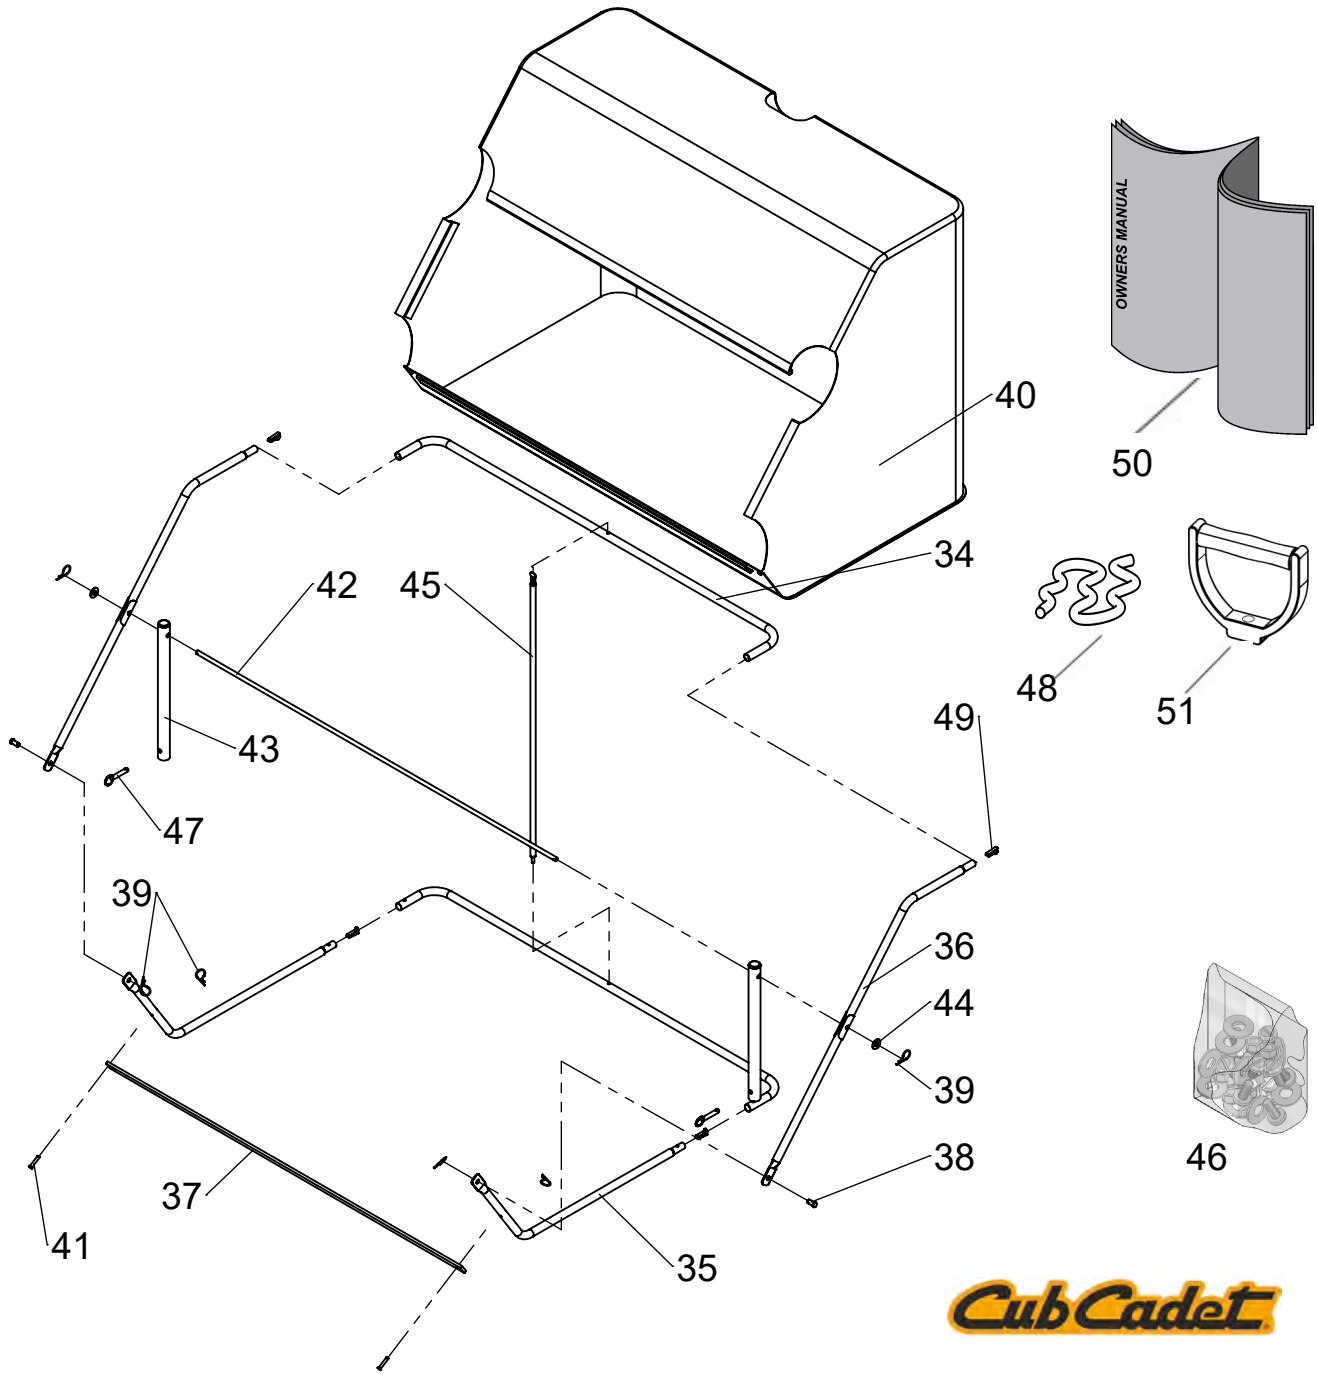

LAWN SWEEPER EXPLODED VIEW

ITEM	PART NO	DESCRIPTION	QTY.	ITEM	PART NO	DESCRIPTION	QTY.
1	6004212-Y	SWEEPER HOUSING	1	18	6004023	PLUNGER KNOB	1
2	6003957	HEIGHT ADJUSTMENT HANDLE	1	19	6004022	PLUNGER SPRING	1
3	310061	NYLON INSERT LOCKNUT, 3/8-16 UNC	6	20	6004020	PLUNGER PIN	1
4	6003965	HITCH WELDMENT	1	21	6000539	DUST COVER	2
5	6004208	HITCH CROSS TUBE ASSEMBLY	1	22	6000733	1/4" -20 X 1" CARRIAGE BOLT	8
6	307034	HITCH MOUNT TUBE	2	23	3000716	WASHER, 1/4" SAE	4
7	3000543	3/8"-16 X 2" HEX BOLT	4	24	300065	1/4" -20 LOCK NUT	22
8	3000722	CURVED WASHER, 3/8" USS	4	25	307023	HOUSING, BEARING	2
9	310073	WASHER, 3/8" USS	4	26	6000731	RIGHT PINION ASSEMBLY	1
10	4075502	LOCKING BRACKET	2	27	6000730	LEFT PINION ASSEMBLY	1
11	6000222	SNAP BUTTON	2	28	6002313	SPIRAL BRUSH TUBE	1
12	307011	WHEEL (BUSHINGS INCLUDED)	2	29	307122	STEEL BRACKET	4
13	6000540	WHEEL BUSHING	4	30	307121	STEEL CLAMP	8
14	3000721	WASHER, 3/4" SAE	2	31	3000539	1/4" -20 X 1-1/4" BOLT	14
15	300081	COTTER PIN, 1/8" X 1-1/2"	2	32	6002314	BRUSH	2
16	307241	WHEEL CAP	2	33	307082	HITCH PIN	1
17	6004206	WHEEL WELDMENT	1	53	6004248	VINYL GRIP FOR HANDLE	1

HOPPER BAG EXPLODED VIEW

CubCadet

ITEM	PART NO	DESCRIPTION	QTY	ITEM	PART NO	DESCRIPTION	QTY
34	6004204	CENTER HOPPER FRAME	2	43	307032	CONNECTING TUBE	2
35	6000285	BOTTOM HOPPER FRAME	2	44	3000720	3/8" USS FLAT WASHER	2
36	6000284	TOP HOPPER FRAME	3	45	6004001	TENSION TUBE ASSEMBLY	1
37	6002316	HOPPER STOP BAR	1	46	307133	BAG ASSEMBLY HARDWARE	1
38	3000818	CLEVIS PIN, 3/8" x 1/2"	2	47	3000823	QUICK-RELEASE PIN	2
39	307083	HAIRPIN COTTER	6	48	307361	NYLON DUMP ROPE	1
40	6004247	HOPPER BAG	1	49	6000208	SNAP BUTTON	4
41	3000820	CLEVIS PIN, 1/4" x 1-1/4"	2	50	6004282	OWNERS MANUAL	1
42	6002318	HOPPER PIVOT ROD	1	51	6003894	BAG PULL HANDLE	1