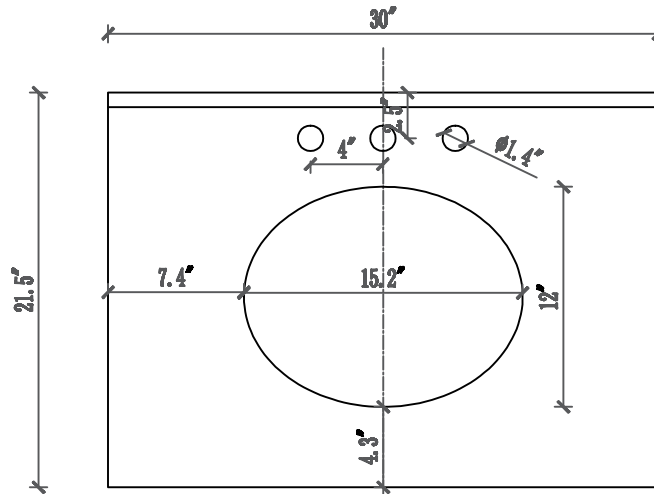

MODEL: DERBY 30GB

WATER CREATION