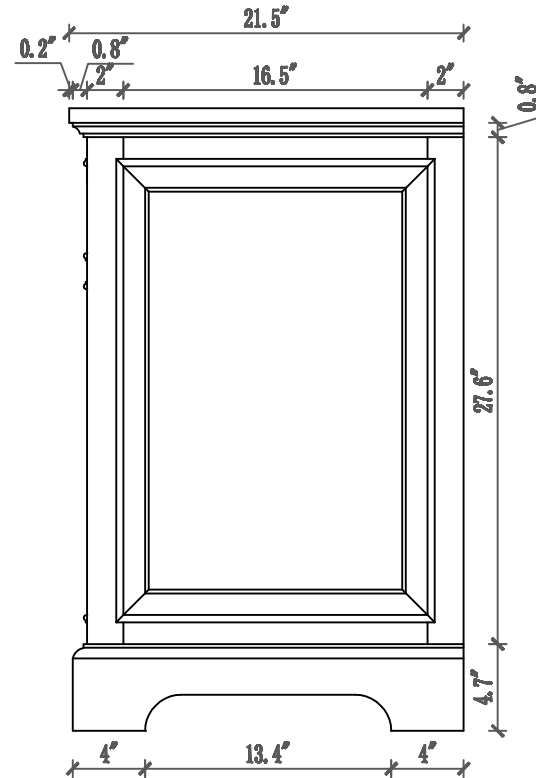

MODEL: DERBY 30GB

WATER CREATION