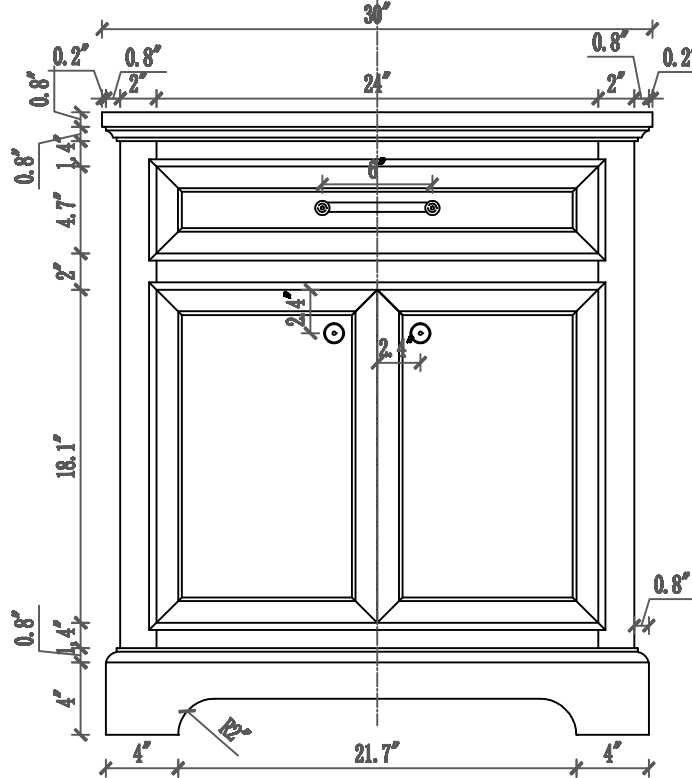

MODEL: DERBY 30GB

WATER CREATION