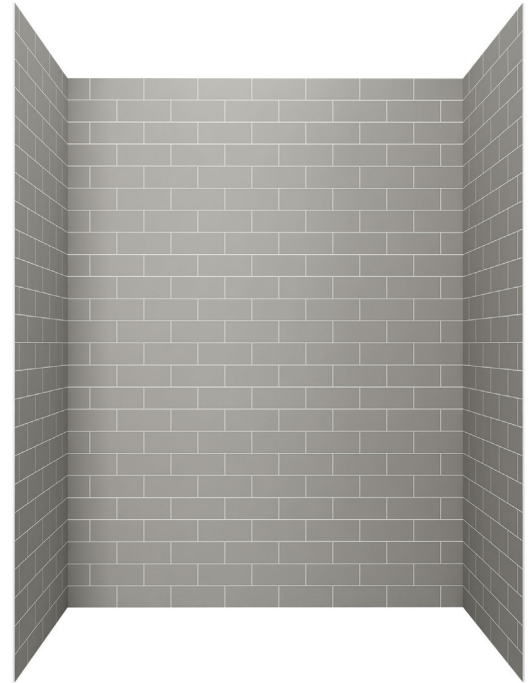

60" x 32" PASSAGE™ SHOWER BASE

- A8011T-LHO PASSAGE SHOWER BASE**
Left Hand Drain
- A8011T-RHO PASSAGE SHOWER BASE**
Right Hand Drain

Features:

- Durable acrylic with fiberglass reinforced construction
- Low 2-1/4" threshold height
- Unique and pleasing geometric shape
- Deck platform creates distinct showering and storage spaces
- Integral three-sided, tiling/water retention flange
- End drain outlet
- Textured floor helps prevent slips and falls
- Shower drain not included
- Limited Lifetime warranty

60" x 32" Passage™ Custom Shower Walls
Subway Tile Design

P2969SWT

Take your bathroom from basic to beautiful with the Passage Custom Bathing System. These stylish subway tile designs come in 2 finishes and provide the perfect alternative to actual tile and grout.

Product Features:

- High-quality, multi-layer acrylic adheres to water-resistant wall board or over existing wall
- Bull-nosed edges provide a finished look
- Custom etched grout lines for a realistic tile look
- Beautiful and stylish alternative to tile and grout
- Customize with coordinating Passage shower base, frameless shower door, shower shelves
- Easily wipes clean using mild soap and a damp cloth

Nominal Dimensions (Installed):

60" x 32" x 72"
(1524 x 813 x 1829mm)

Wall Set Includes:

- Two back wall panels (Top and Bottom):
59" w x 72" h (1499 x 1829mm)
- Two side wall panels (Left and Right):
31-7/16" w x 72" h (787 x 1829mm)