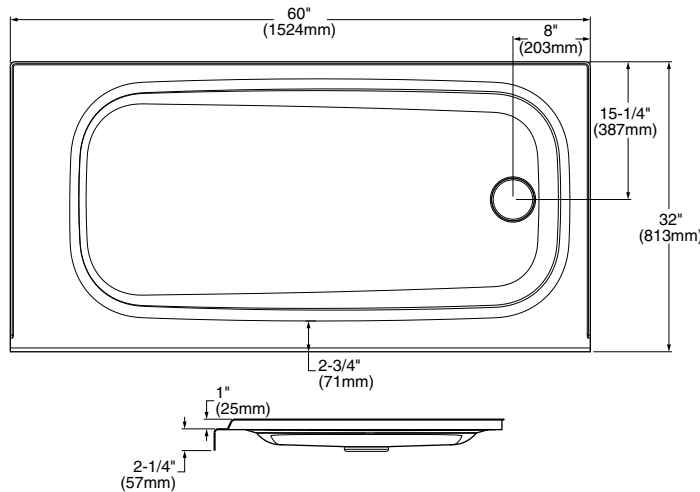

60" x 32" PASSAGE™ SHOWER BASE

- A8011T-LHO PASSAGE SHOWER BASE**
Left Hand Drain
- A8011T-RHO PASSAGE SHOWER BASE**
Right Hand Drain

Features:

- Durable acrylic with fiberglass reinforced construction
- Low 2-1/4" threshold height
- Unique and pleasing geometric shape
- Deck platform creates distinct showering and storage spaces
- Integral three-sided, tiling/water retention flange
- End drain outlet
- Textured floor helps prevent slips and falls
- Shower drain not included
- Limited Lifetime warranty

Nominal Dimensions:

60" x 32" x 2-1/4"
(1524 x 813 x 57mm)

Compliance Certifications -

Meets or Exceeds the Following Specifications:

- CSA B45.5 / IAPMO Z124

A8011T-LHO SHOWER BASE
Left Hand Drain

A8011T-RHO SHOWER BASE
Right Hand Drain

A8011T-LHO

A8011T-RHO

GENERAL SPECIFICATIONS FOR A8011T BASE

INSTALLED SIZE	60 x 32 x 2-1/4 In. (1524 x 813 x 57mm)
WEIGHT	47.5 Lbs. (21.5 Kg)
SHOWER WELL AT SUMP	46-13/16 x 21-1/4 In. (1190 x 539mm)
SHOWER WELL AT RIM	51-3/4 x 27-1/8 In. (1314 x 691mm)
PTS.	1.92
CUBE (FT ³)	5.27

Nominal Dimensions (Installed):

60" x 32" x 72"
(1524 x 813 x 1829mm)

Wall Set Includes:

- Two back wall panels (Top and Bottom):
59" w x 72" h (1499 x 1829mm)
- Two side wall panels (Left and Right):
31-7/16" w x 72" h (787 x 1829mm)