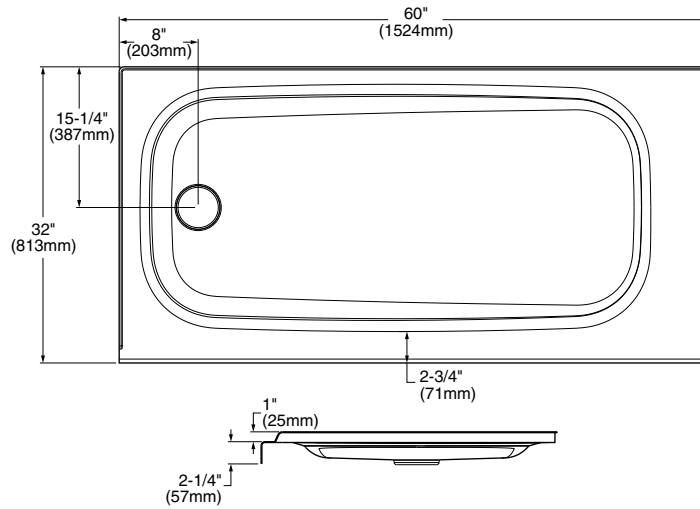

60" x 32" PASSAGE™ SHOWER BASE

- A8011T-LHO PASSAGE SHOWER BASE**
Left Hand Drain
- A8011T-RHO PASSAGE SHOWER BASE**
Right Hand Drain

Features:

- Durable acrylic with fiberglass reinforced construction
- Low 2-1/4" threshold height
- Unique and pleasing geometric shape
- Deck platform creates distinct showering and storage spaces
- Integral three-sided, tiling/water retention flange
- End drain outlet
- Textured floor helps prevent slips and falls
- Shower drain not included
- Limited Lifetime warranty

Nominal Dimensions:

60" x 32" x 2-1/4"
(1524 x 813 x 57mm)

Compliance Certifications -

Meets or Exceeds the Following Specifications:

- CSA B45.5 / IAPMO Z124

A8011T-LHO SHOWER BASE
Left Hand Drain

A8011T-RHO SHOWER BASE
Right Hand Drain

A8011T-LHO

A8011T-RHO

GENERAL SPECIFICATIONS FOR A8011T BASE

INSTALLED SIZE	60 x 32 x 2-1/4 In. (1524 x 813 x 57mm)
WEIGHT	47.5 Lbs. (21.5 Kg)
SHOWER WELL AT SUMP	46-13/16 x 21-1/4 In. (1190 x 539mm)
SHOWER WELL AT RIM	51-3/4 x 27-1/8 In. (1314 x 691mm)
PTS.	1.92
CUBE (FT ³)	5.27

Nominal Dimensions (Installed):

60" x 32" x 72"
(1524 x 813 x 1829mm)

Wall Set Includes:

- Two back wall panels (Top and Bottom):
59" w x 72" h (1499 x 1829mm)
- Two side wall panels (Left and Right):
31-7/16" w x 72" h (787 x 1829mm)