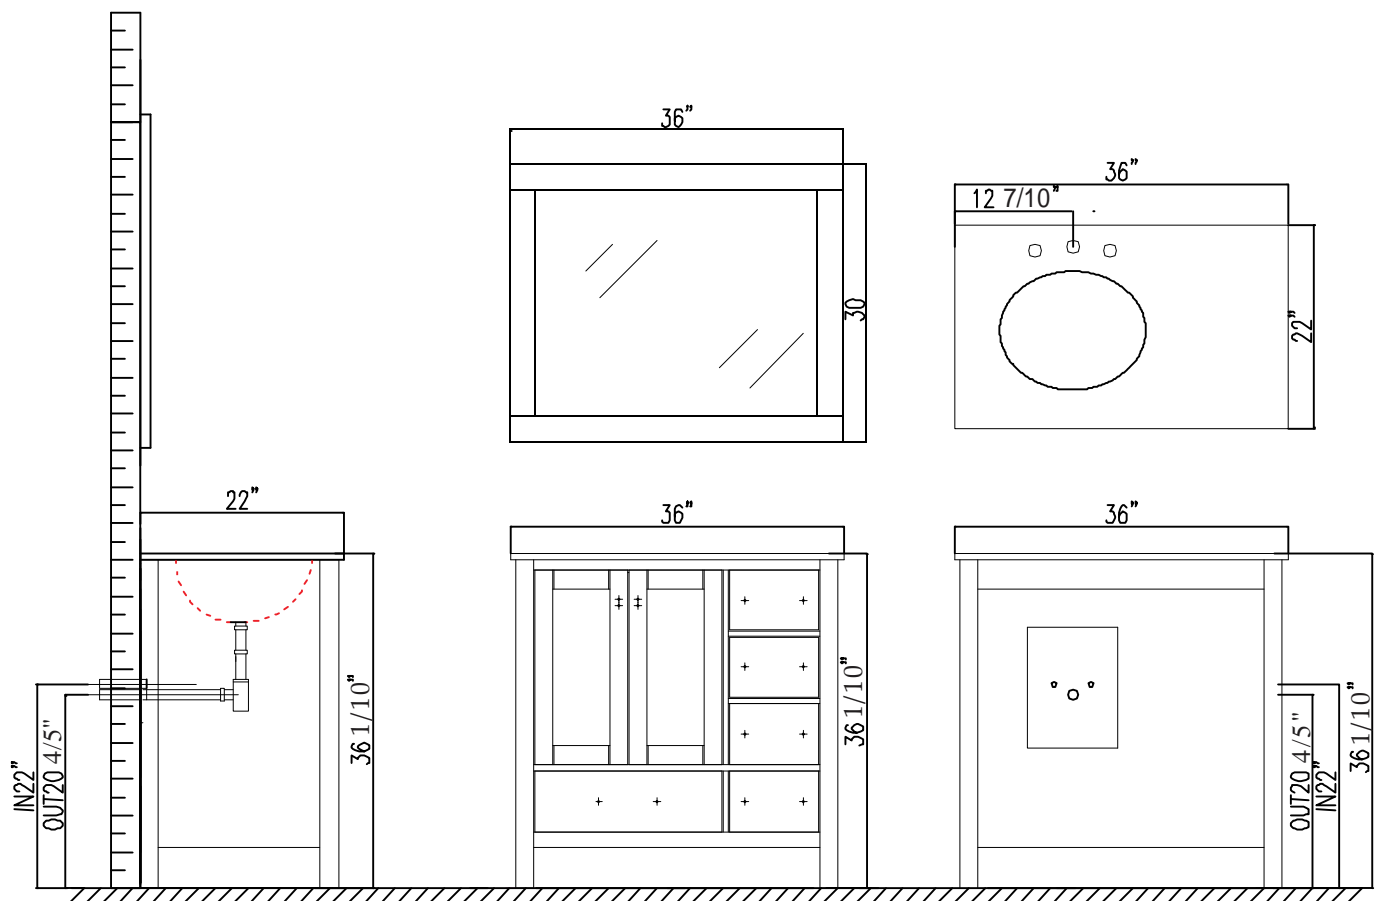

Vinnova Gela Vanity Collection 723036-ES-CA

Features

- Makes a dramatic statement in any bathroom
- Crafted of laminated solid wood
- Available in Espresso finish
- Includes coordinated mirror
- Round Under-Mount Sink
- Generous storage space for toiletries
- Alluring satin nickel-finish hardware
- Five Soft-Closing Drawers and Two Soft-Closing Doors
- Easy plumbing and faucet installation*

* Does not include faucet, drain assembly, or P-trap

VINNOVA
FASHION BATHROOM LIFE