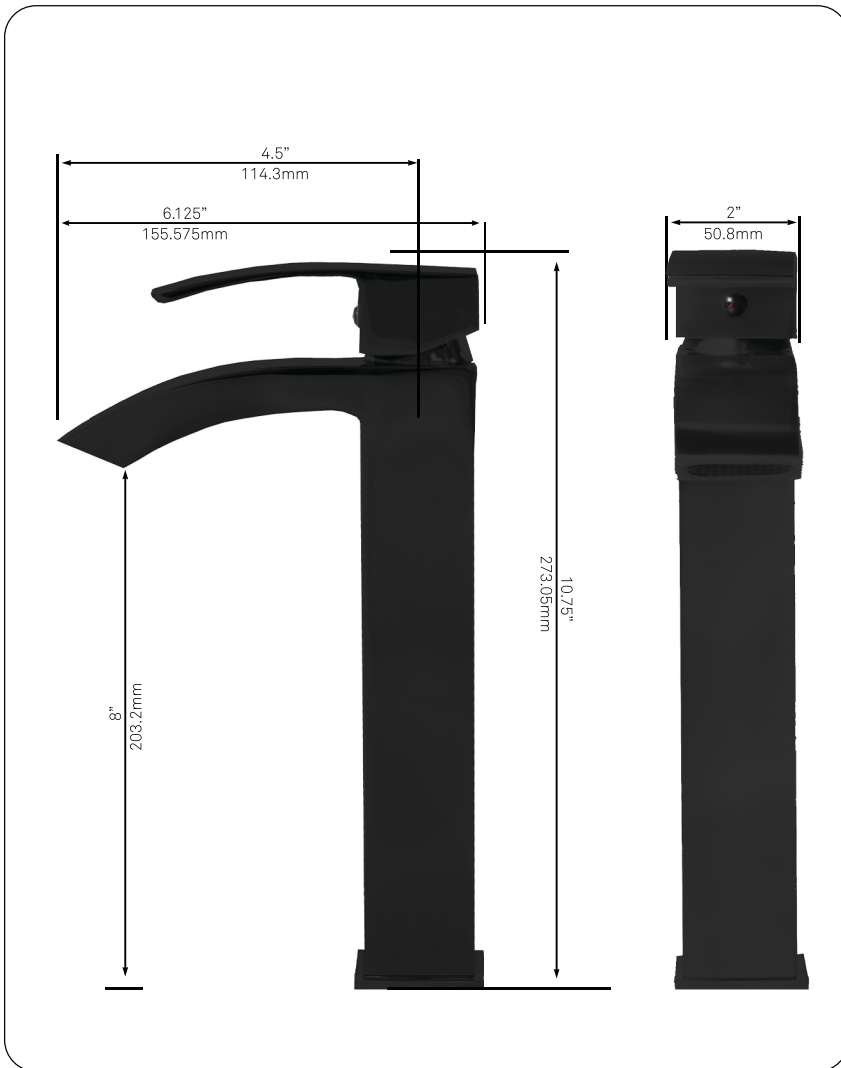

CDI : H

Novatto reserves the right (1) to make changes in specifications and materials, and (2) to change or discontinue models, both without notice or obligation. Dimensions are for reference only, see www.NovattoInc.com for finish options and product availability.

Novatto Inc
TOLL FREE 844.404.4242
www.NovattoInc.com