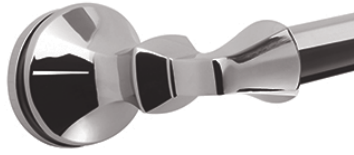

## MANDARA™ HANDLE

- MATERIALS:** Zinc Posts for all, Aluminum Bar: Brushed Nickel, Oil Rubbed Bronze, and Polished Brass. Stainless Steel Bar: Polished Chrome.
- INSTALLATION:** Detailed Instructions and Hardware Included for Easy Installation.
- UNIQUE FEATURE:** Coordinates with Delta® Faucets and Bath Hardware. Compatible with All Delta® Sliding Bathtub or Shower Doors.
- WARRANTY:** 5 Year Limited Warranty.