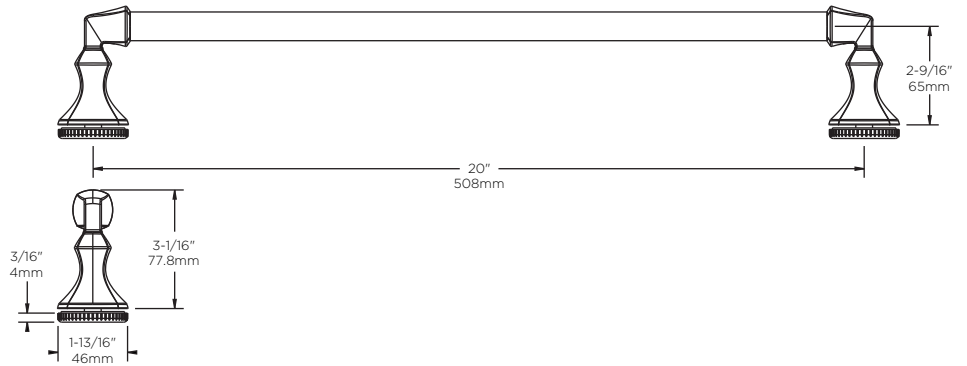

TECHNICAL DATA

Shower Door

MANDARA™ HANDLE

1. **MATERIALS:** Zinc Posts for all, Aluminum Bar: Brushed Nickel, Oil Rubbed Bronze, and Polished Brass. Stainless Steel Bar: Polished Chrome.
2. **INSTALLATION:** Detailed Instructions and Hardware Included for Easy Installation.
3. **UNIQUE FEATURE:** Coordinates with Delta® Faucets and Bath Hardware. Compatible with All Delta® Sliding Bathtub or Shower Doors.
4. **WARRANTY:** 5 Year Limited Warranty.

see what Delta can do™