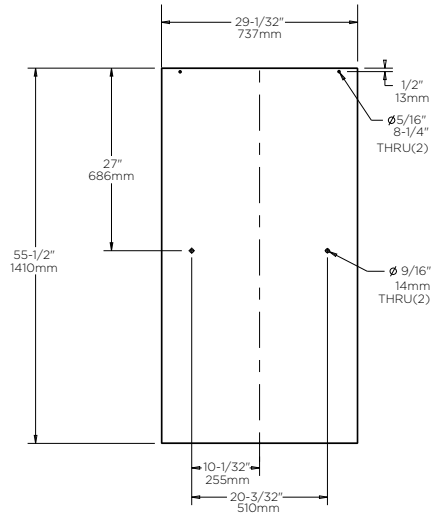

TECHNICAL DATA

Shower Door

SLIDING BATHUB 60" GLASS PANEL

MATERIALS:

1/4" (6mm) Tempered Glass Panel.

INSTALLATION:

Detailed Instructions and Hardware Included for Easy Installation.

UNIQUE FEATURE:

Spot Guard Easy Clean Coating.

Traditional: Fits Doors with an Opening min/max of 50 1/8" - 59 3/8" (127cm-151cm), with a Height of 58 1/8" (148cm)

Contemporary: Fits Doors with an Opening min/max of 50 1/8" - 58 1/2" (127cm-149cm), with a Height of 58 3/4" (149cm)

WARRANTY:

5 Year Limited Warranty.

see what Delta can do™