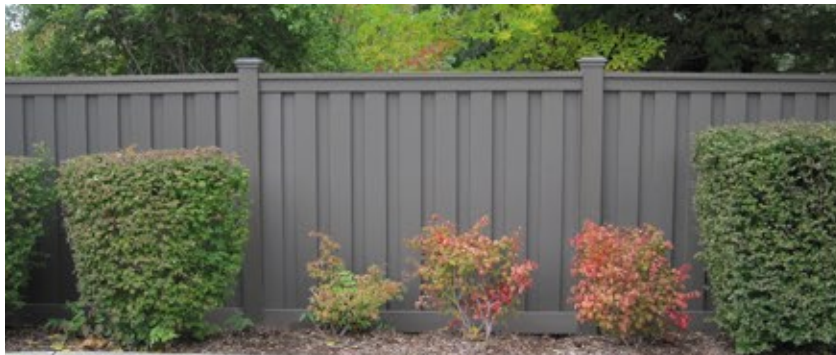

Top Rail

Interlocking Pickets

Fence Bracket & Post

Bottom Rail & Sleeve

Trex® Fencing

**REFINED BEAUTY.
DURABILITY.
PRIVACY.**

Trex Seclusions® COMPOSITE FENCING SYSTEM

BEAUTY AND PRIVACY FROM EVERY ANGLE

Make your backyard a true masterpiece. Frame it with Trex Seclusions®. This composite fencing system offers the perfect backdrop to compliment any backyard paradise. With lasting beauty and low maintenance, it's the perfect fencing solution.

10222015

High performance

- >> Never needs painting or staining
- >> Resists insect damage and won't warp, rot, or splinter
- >> Installs quickly and easily with an interlocking picket system
- >> Wind rating of 110 mph steady and 130 mph gusts
- >> Customizable for height, style, and slope

Whether the goal is privacy, safety, or a stunning garden backdrop, a Trex fence makes for grateful neighbors indeed.

Trex fencing is used throughout the country for more than just residential properties. Its quality makes Trex Fencing a superb choice for commercial and governmental projects as well.