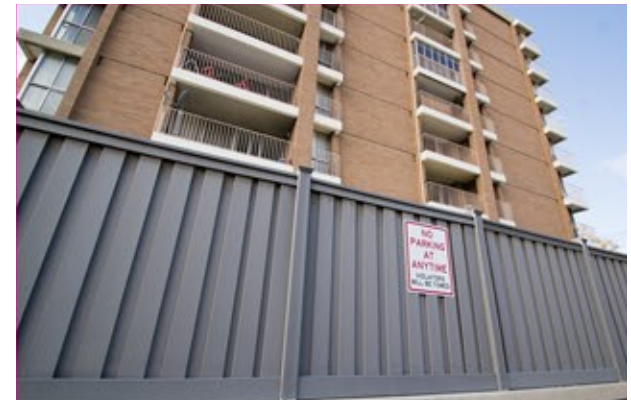

Whether the goal is privacy, safety, or a stunning garden backdrop, a Trex fence makes for grateful neighbors indeed.