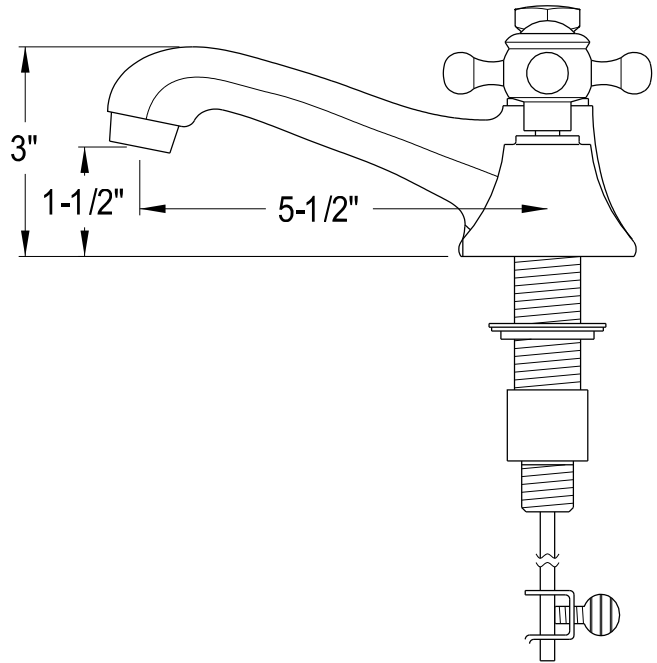

MODEL: DERBY 48GBF

WATER CREATION

WATER
CREATION

TECHNICAL DATASHEET

Water Creation London Classic
Wide Spread Lavatory Faucet
F2-0009-01-BX

PRODUCT SPECIFICATION

Construction: 100% Solid Brass
Connection: 1/2" IPS

Finish: Chrome
Handle Style: British Cross
Sink Hole Required: 3
Spout Height: 1-1/2" Aerator, 3" Overall
Spout Reach: 5-1/2"
Flow Rate: 2.0 GPM @ 60 PSI

PRODUCT SUPPORT

Email: support@water-creation.com
Tel: 909-773-1777