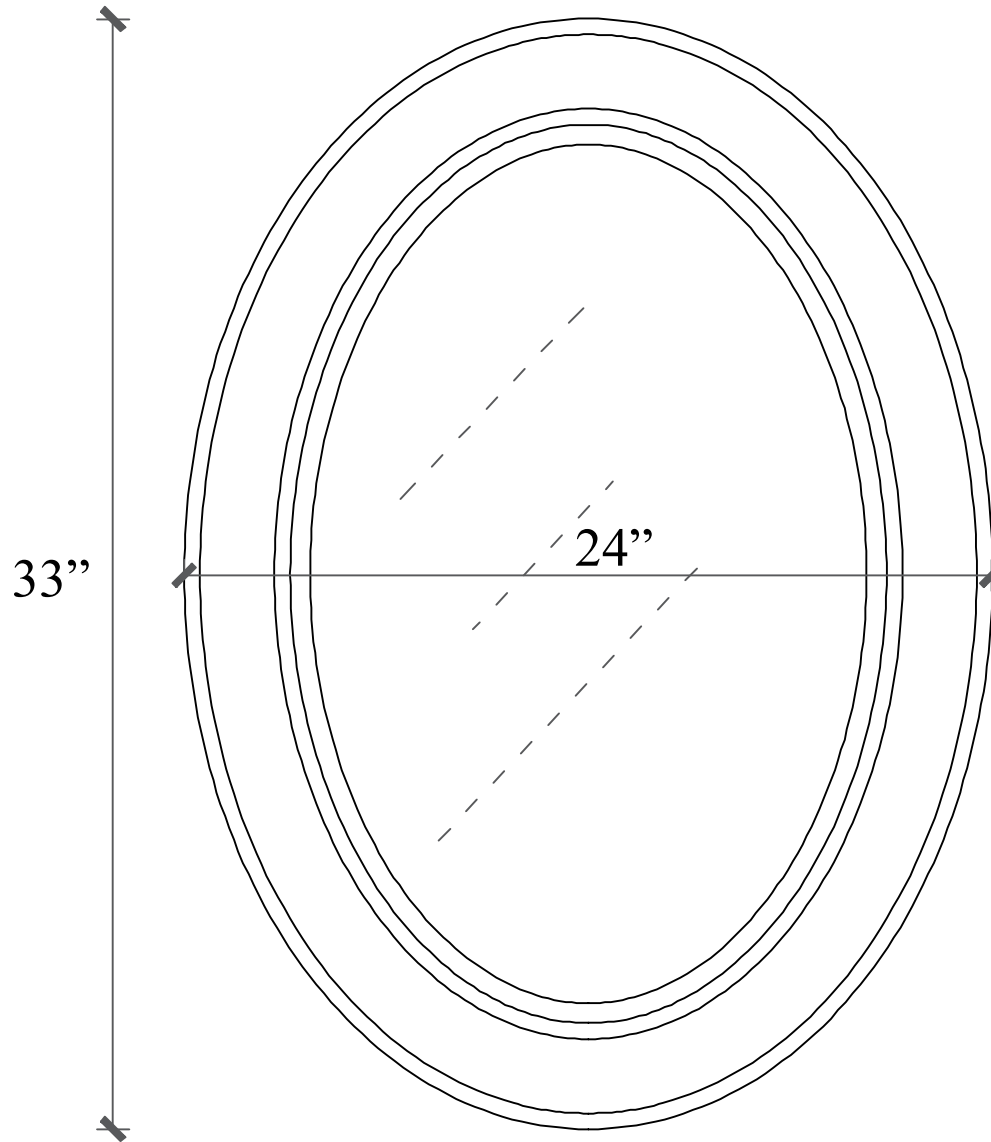

MODEL: DERBY 48GBF

WATER CREATION

WATER
CREATION

TECHNICAL DATASHEET

Water Creation London Classic
Wide Spread Lavatory Faucet
F2-0009-01-BX

PRODUCT SPECIFICATION

Construction: 100% Solid Brass
Connection: 1/2" IPS

Finish: Chrome
Handle Style: British Cross
Sink Hole Required: 3
Spout Height: 1-1/2" Aerator, 3" Overall
Spout Reach: 5-1/2"
Flow Rate: 2.0 GPM @ 60 PSI

PRODUCT SUPPORT

Email: support@water-creation.com
Tel: 909-773-1777