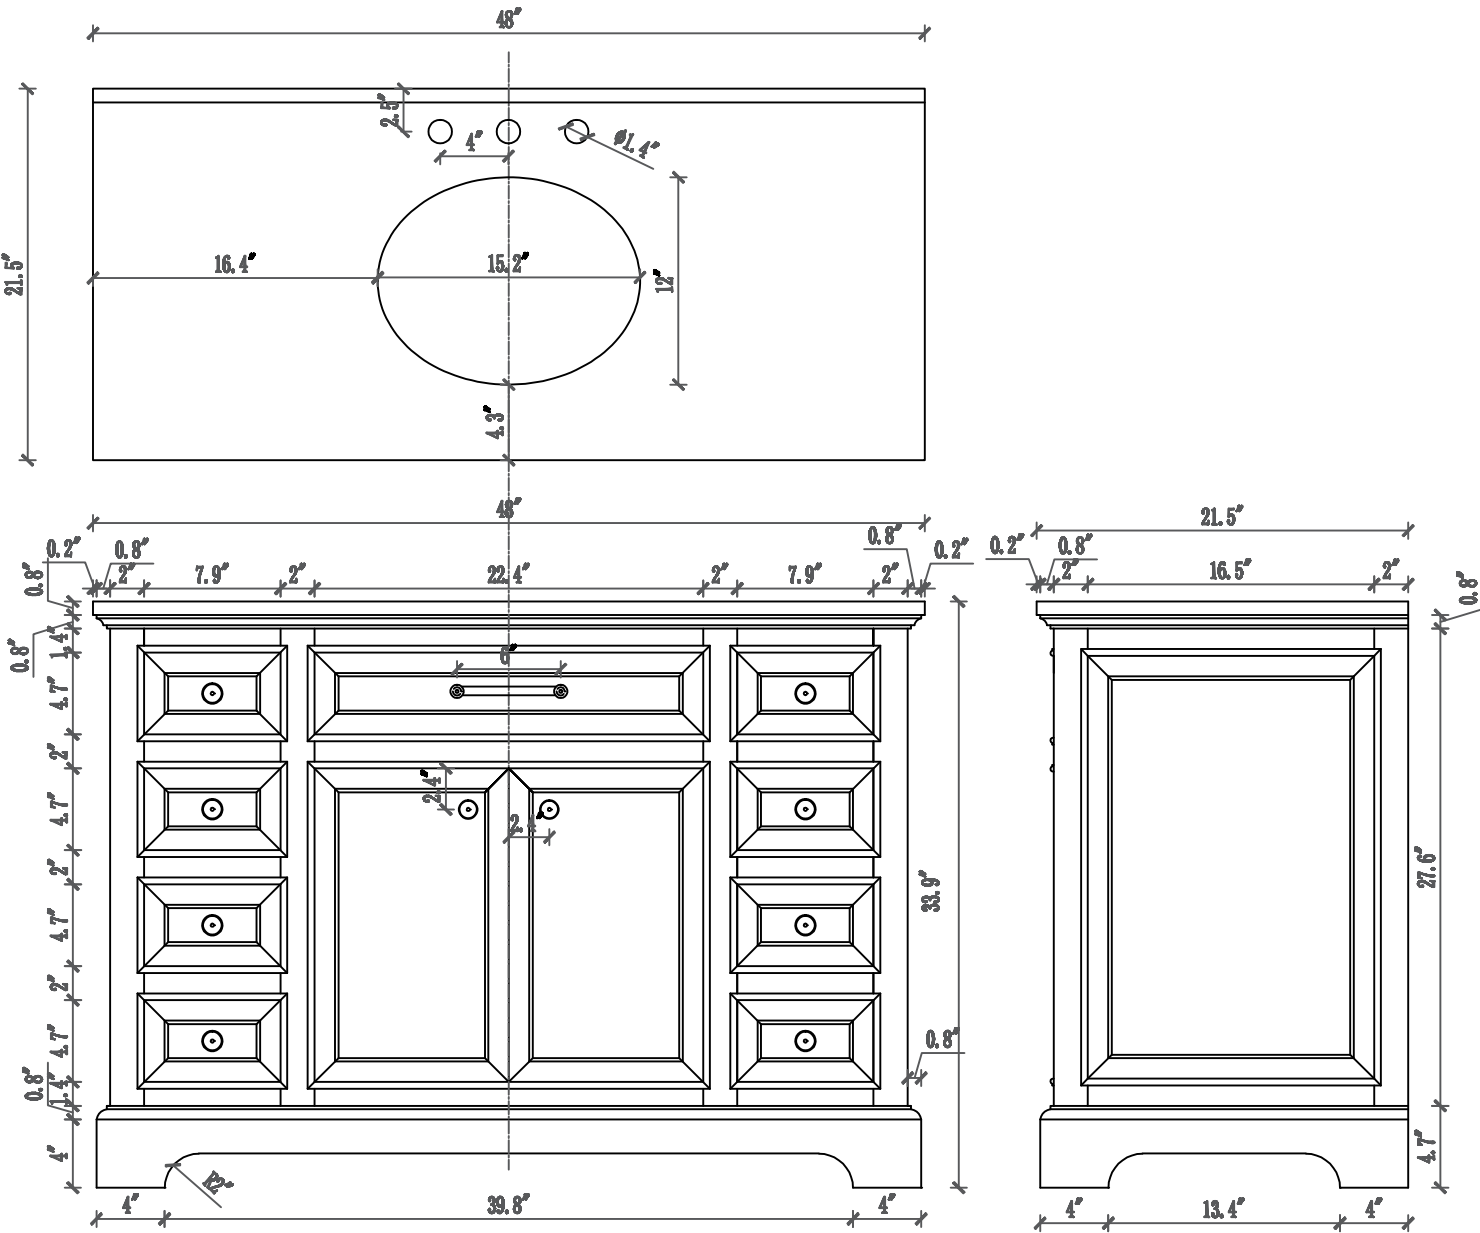

MODEL: DERBY 48GBF

WATER CREATION

WATER
CREATION

TECHNICAL DATASHEET

Water Creation London Classic
Wide Spread Lavatory Faucet
F2-0009-01-BX

PRODUCT SPECIFICATION

Construction: 100% Solid Brass
Connection: 1/2" IPS

Finish: Chrome
Handle Style: British Cross
Sink Hole Required: 3
Spout Height: 1-1/2" Aerator, 3" Overall
Spout Reach: 5-1/2"
Flow Rate: 2.0 GPM @ 60 PSI

PRODUCT SUPPORT

Email: support@water-creation.com
Tel: 909-773-1777