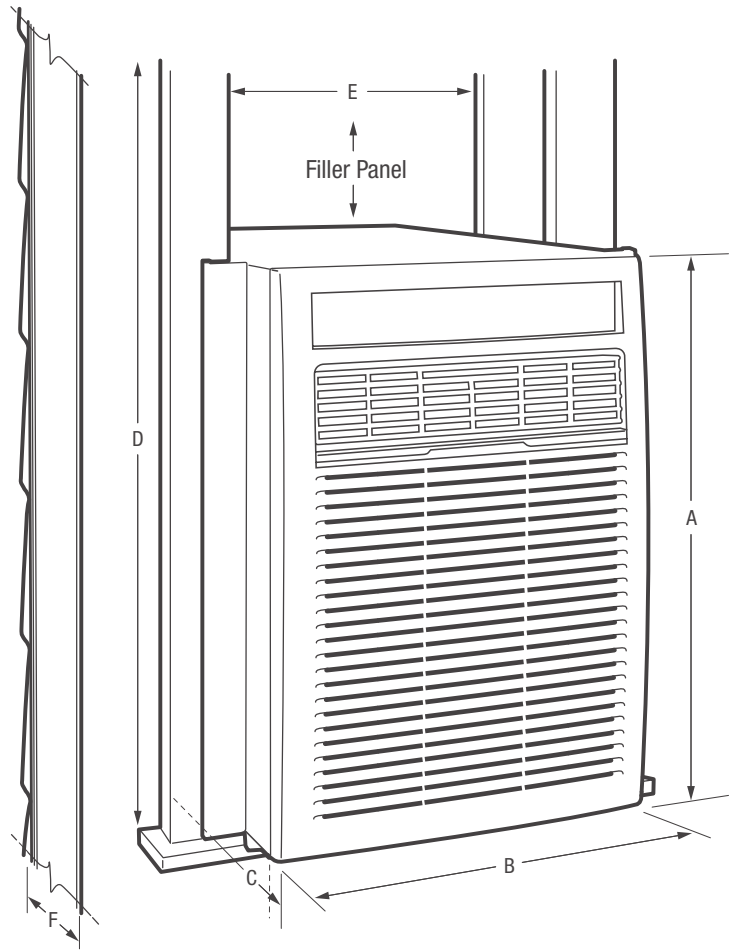

Performance	
BTU (Cool)	8,000
Dehumidification (Pints/Hour)	3.0
Cool Area (Up To Sq. Ft.)	350
Energy Efficiency Ratio	10.8
Electrical	
Volts	115
Amps (Cool)	6.6
Watts (Cool)	740
Length of Power Cord (Min./Max.)	6' / 6-1/2'
Plug Type (NEMA)	LCDI (5-15P)
Features	
Electronic Controls	Ready-Select® Controls
Fan Speeds (Cool/Fan)	3/3
Low Voltage Start-Up	Yes
Auto Cool Function	Yes
Energy Saver Mode	Yes
Sleep Mode	Yes
Filter Check	Yes
24-Hour On/Off Timer	Yes
Clean Air Ionizer	
Remote Control	Full-Function
Air CFM (High/Med/Low)	263/228/199
Air Direction Control	4-Way
Fresh Air/Exhaust Vent/Closed	No/Yes/Yes
Filter Type	Washable
Filter Access	Slide-Out
Slide-Out Chassis	
Window Mounting Kit (Included)	Pleated Quick Mount
Warranty¹	Yes
Certifications	
Performance	AHAM
Specifications	
Refrigerant	R410a
Shipping Weight (Approx.)	79 Lbs.

¹Warranty 5 year sealed system/1 year full parts and labor.

NOTE: For planning purposes only. Always consult local and national electric codes. Refer to Product Installation Guide for detailed installation instructions on the web at frigidaire.com.

Product Dimensions	
A - Height	20-1/4"
B - Width	14-1/5"
C - Depth	23-1/2"

Window Dimensions	
D - Height (Min.)	21-1/2" / 40"
E - Width	15-1/2"
Wall Cutout Dimensions	
F - Max. Wall Thickness	8-1/2"

Accessories information available on the web at frigidaire.com