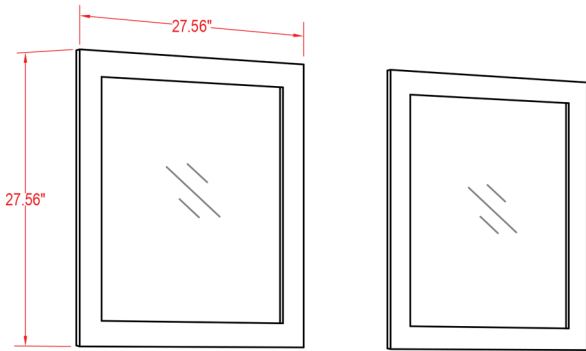

Specification Sheet

Cuba 71" Vanity

Mirror: 27.56"x27.56" inch
Cabinet: 70.9"x20.5"x35.8" inc
Handle: inch

(PLAN)

(BACK)

! ALL DIMENSIONS & SPECIFICATIONS ARE APPROXIMATE & SUBJECT TO CHANGE WITHOUT NOTICE.