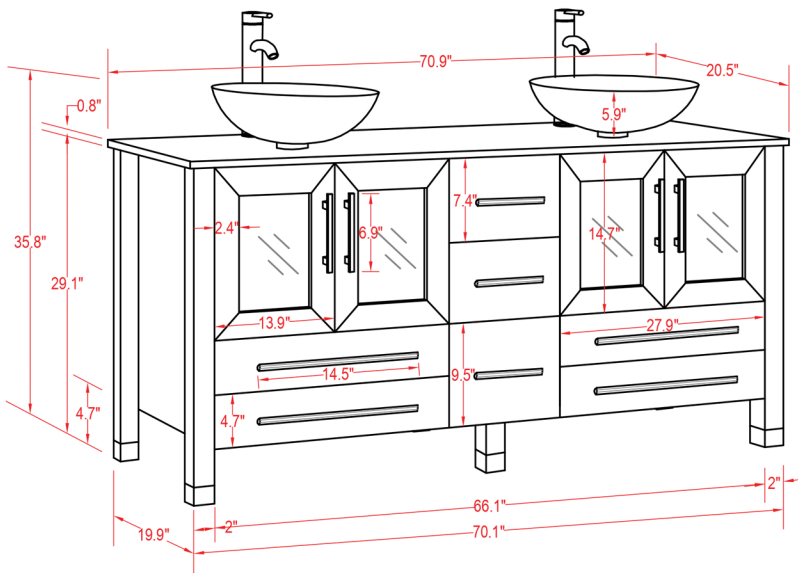

Specification Sheet

Cuba 71" Vanity

Mirror: 27.56"x27.56" inch
Cabinet: 70.9"x20.5"x35.8" inc
Handle: inch

(PLAN)

(BACK)

! ALL DIMENSIONS & SPECIFICATIONS ARE APPROXIMATE & SUBJECT TO CHANGE WITHOUT NOTICE.