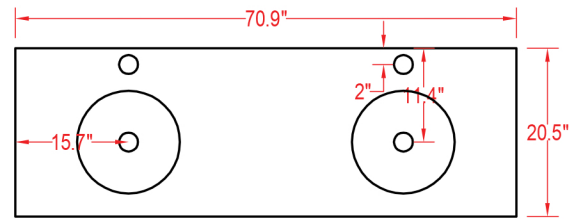

Specification Sheet

Cuba 71" Vanity

Mirror: 27.56"x27.56" inch
Cabinet: 70.9"x20.5"x35.8" inc
Handle: inch

(PLAN)

(BACK)

! ALL DIMENSIONS & SPECIFICATIONS ARE APPROXIMATE & SUBJECT TO CHANGE WITHOUT NOTICE.