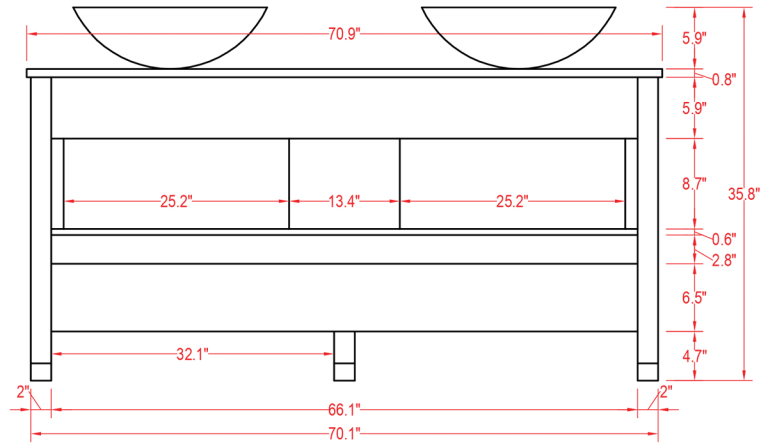

Specification Sheet

Cuba 71" Vanity

Mirror: 27.56"x27.56" inch
Cabinet: 70.9"x20.5"x35.8" inc
Handle: inch

(PLAN)

(BACK)

! ALL DIMENSIONS & SPECIFICATIONS ARE APPROXIMATE & SUBJECT TO CHANGE WITHOUT NOTICE.