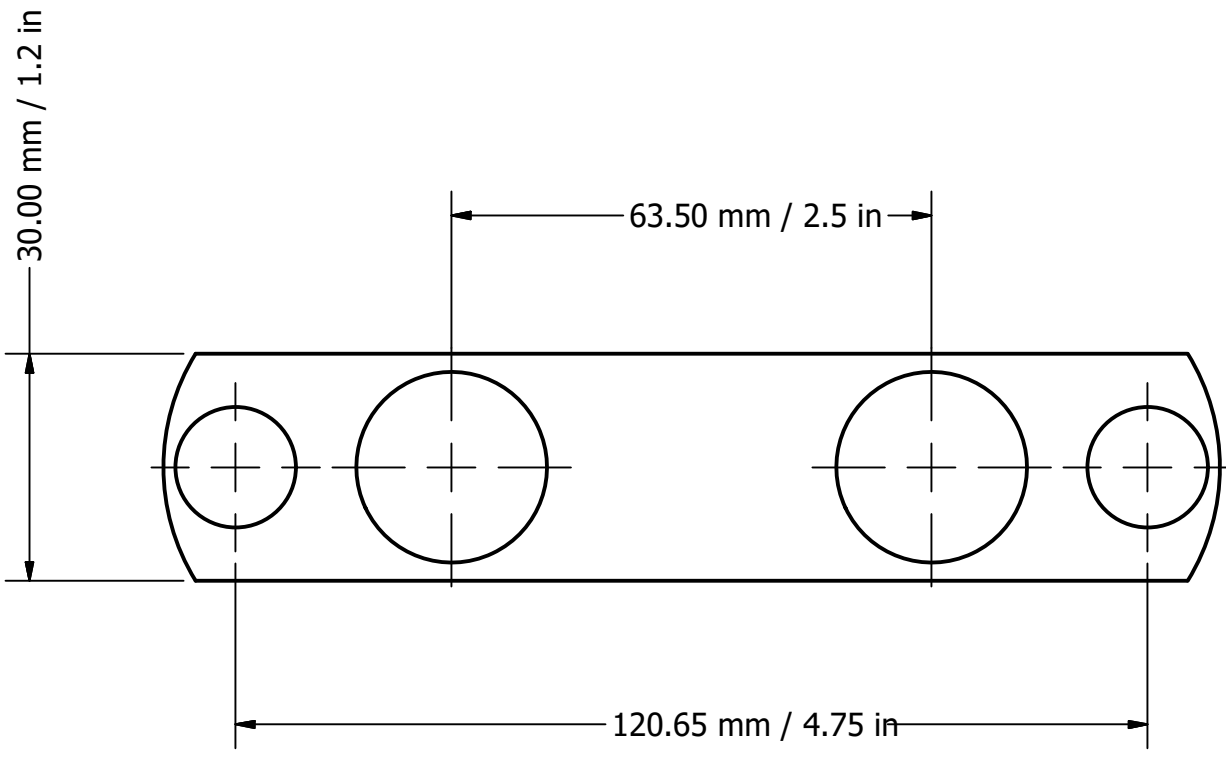

FR-20-2

ITEM	QTY	PART NUMBER	DESCRIPTION
1	1	BPHK-5	DOUBLE HOOK PLATE
2	4	PSRD8-12	PEG
3	2	CARD-1	END CAP
4	2	CARD-58	CAP

APPROVED FOR PRODUCTION
 By: RICHARD PAUL
 Date: 1-09-18

UNLESS OTHERWISE SPECIFIED	
.X	± .3mm
.XX	± .15mm
.XXX	± .008mm