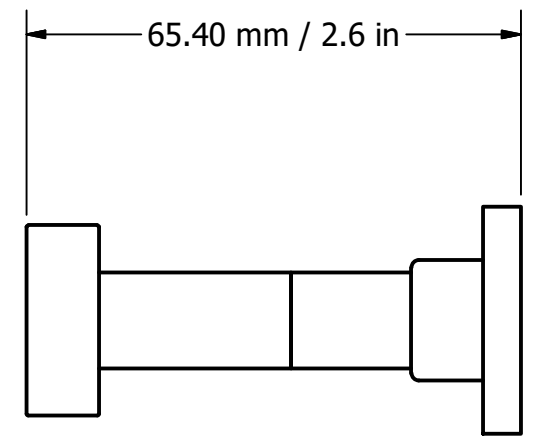

FR-20-2

ITEM	QTY	PART NUMBER	DESCRIPTION
1	1	BPHK-5	DOUBLE HOOK PLATE
2	4	PSRD8-12	PEG
3	2	CARD-1	END CAP
4	2	CARD-58	CAP

APPROVED FOR PRODUCTION
 By: RICHARD PAUL
 Date: 1-09-18

UNLESS OTHERWISE SPECIFIED	
.X	± .3mm
.XX	± .15mm
.XXX	± .008mm

COPYRIGHT @ALLIEDBRASS 2018

DRAWN	1-09-18	IM
CHECKED	1-09-18	P.D.
APPROVED	1-09-18	R.A.

MATERIAL: BRASS
 DESCRIPTION: Fresno Collection 2 Position Multi Hook

FINISH	TBD
QTY	TBD
DRAWING NO.	FR-20-2
SCALE	1:1
SHEET: 1 OF 1	REV 0