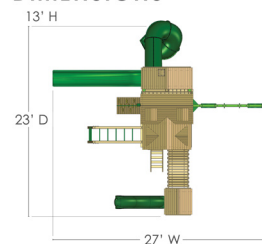

Empire Extreme™

PLAYSET FEATURES

- Alpine Wave Slide™
- 7' Turbo Tube Slide™
- Commercial Grade 14' Super Scoop Slide™
- Rock Wall with Climbing Rope
- Monkey Bars with Heavy-Duty Metal Rungs
- Clatter Bridge & Tower with Mesh Panels
- Belt Swings - 2
- Trapeze Swing
- Built-In Picnic Table
- Built-In Sandbox Area with Corner Seats
- Tic-Tac-Toe Panel
- Chalkboard Kit
- Steering Wheel
- Play Telescope
- Jumbo Play Binoculars
- Tongue & Groove Wood Roofs Featuring Dormers, Sunbursts, and a Chimney
- Lower-Level Semi-Enclosed Clubhouse with Two Working Windows, One Sunburst, and Two Solar Wall Lights
- 4x4 Solid Cedar Posts & Main Beams
- 4x6 3-Position Swing Beam
- Patented A-Frame Bracket™
- Grab Handles
- Available in Cedar with a beautiful Amber Finish

DIMENSIONS

DIMENSIONS

ASSEMBLED: DIMS: 27'W x 23'D x 13'H
DECK DIMS: 3' x 6' HEIGHT: 4'
SWING SET WEIGHT: 1,487 LBS.

PACKAGED:
PALLET DIMS: 120"W x 47"D x 80"H
PALLET WEIGHT: 1,602 LBS.
OF BOXES: 17

SKU: 01-0090-AP
UPC: 870780004921