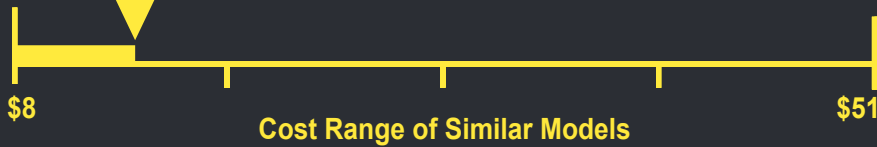

U.S. Government

Federal law prohibits removal of this label before consumer purchase.

ENERGYGUIDE

Clothes Washer
Capacity Class: Standard

LG Electronics Inc.
Models WM3488H*
Capacity (tub volume): 2.3 cubic feet

Compare only to other labels with yellow numbers.

Labels with yellow numbers are based on the same test procedures.

Estimated Yearly Energy Cost (when used with an electric water heater)

\$14

120 kWh

Estimated Yearly Electricity Use