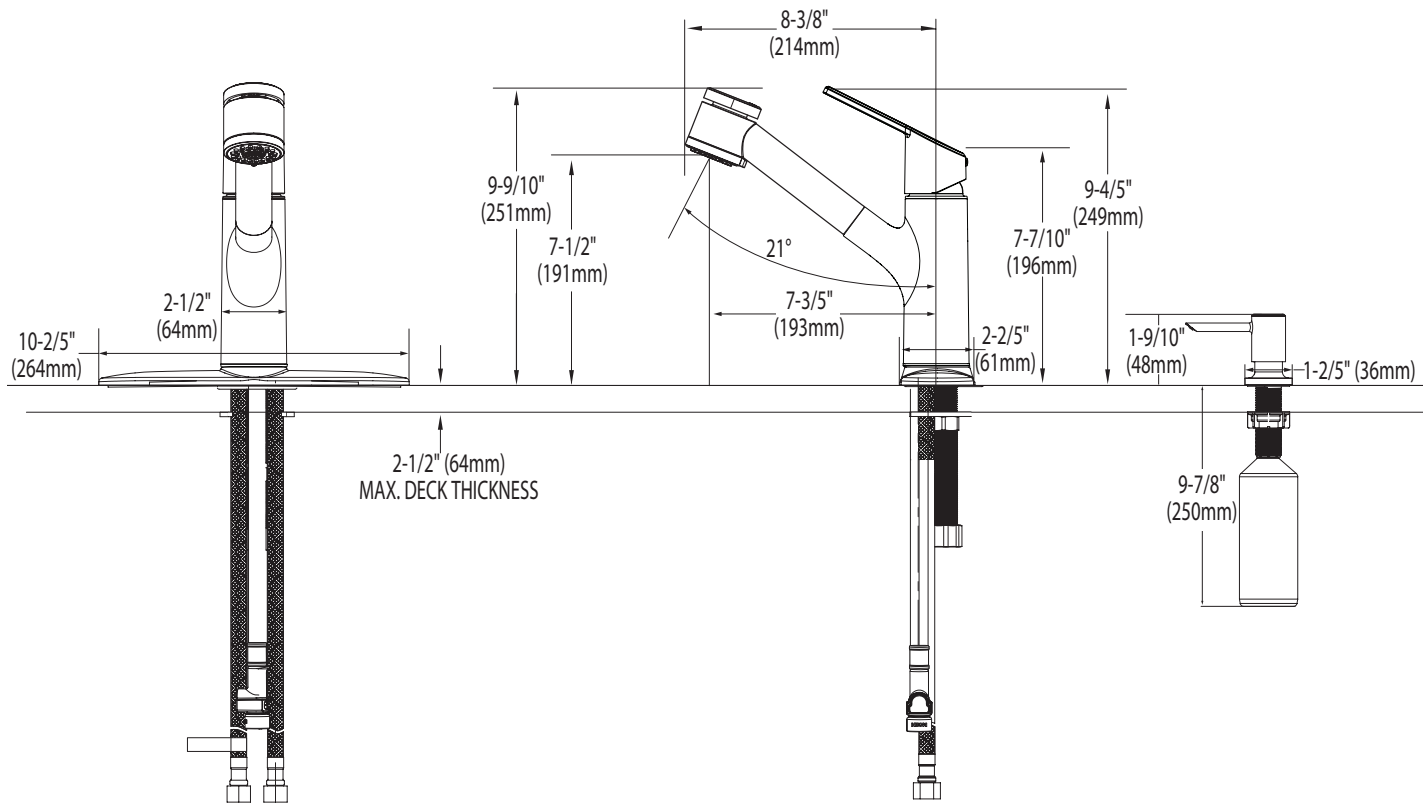

## SOMBRA™ Single Handle Pullout Kitchen Faucet

**Models:** 87701 series

**NOTE:** DESIGNED TO INSTALL THROUGH 1, 2, 3 OR 4 HOLES 1-1/2" (38mm) DIA.