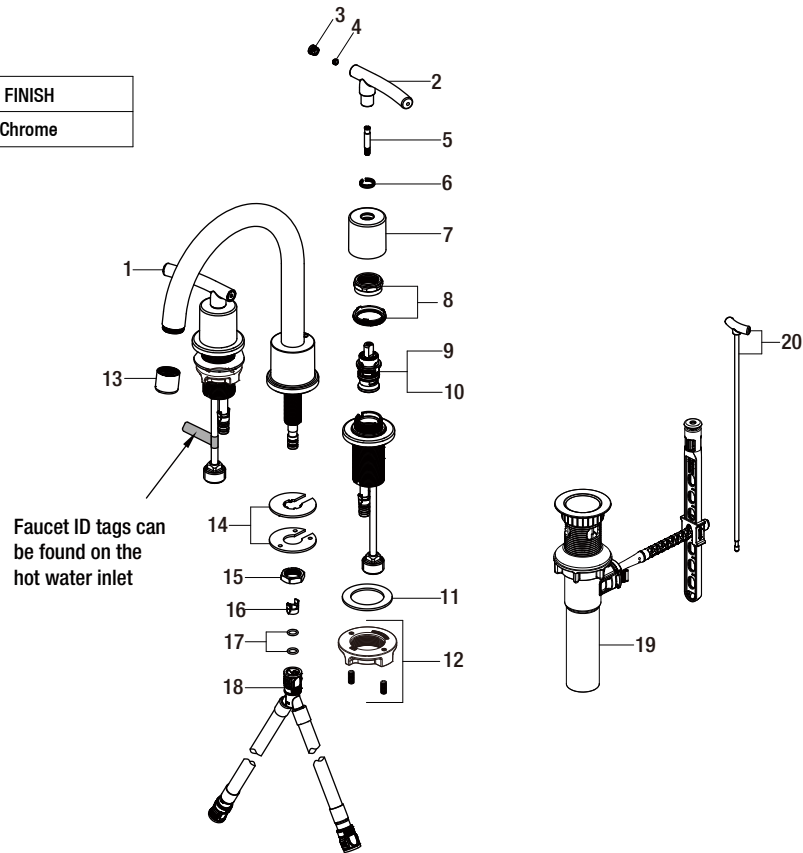

Replacement Parts List

Dorset 8" 2hdl Bath Faucet

| MODEL | SKU # | FINISH |
|---------------|--------|--------|
| HD67731W-6A01 | 478405 | Chrome |

Many replacement parts can be purchased online or at your local store. Please use the table below to identify the part SKU number needed, go to HOMEDEPOT.COM, and check for online and store availability. If you can't find the part you are looking for, please call 1-855-HD-GLACIER.

| Part | Description | Part # | Internet SKU # | Store SKU # |
|------|------------------------|-----------|---------------------------|-------------|
| 1 | Handle H | RP1346401 | | |
| 2 | Handle C | RP1346501 | | |
| 3 | Accessorize cap | RP8054601 | | |
| 4 | Set Screw | RP50219 | | |
| 5 | Connector | RP50189 | | |
| 6 | Clip | RP70150 | | |
| 7 | Handle Seat | RP1715901 | | |
| 8 | Bonnet nut & Connector | RP70781 | | |
| 9 | Cartridge H | RP20067 | 301158139 | |
| 10 | Cartridge C | RP20068 | 301158129 | |
| 11 | Washer | RP64147 | | |

| Part | Description | Part # | Internet SKU # | Store SKU # |
|------|------------------------------|-----------|----------------|-------------|
| 12 | Nut & Screw | RP56137 | | |
| 13 | Aerator | RP3024401 | | |
| 14 | Washer | RP64193 | | |
| 15 | Nut | RP56062 | | |
| 16 | Block | RP70421 | | |
| 17 | O-ring | RP60002 | | |
| 18 | Quick connect hose | RP70430 | | |
| 19 | ClickInstall™ drain assembly | RP4022801 | | |
| 20 | Lift rod | RP4022901 | | |