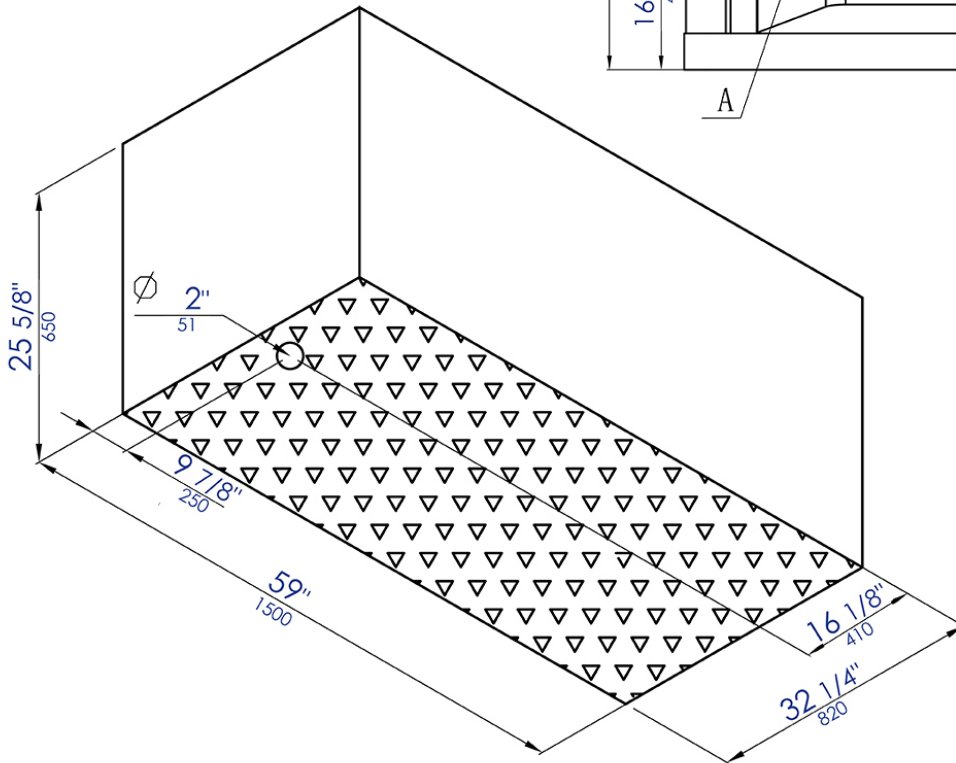

# AM152ETL-5

5 ft Clear Rectangular Acrylic Whirlpool Bathtub

A, Jet

B, Light

C, Drain

D, Control panel

**Note:** All product dimensions are approximate and should be verified on site prior to installation.