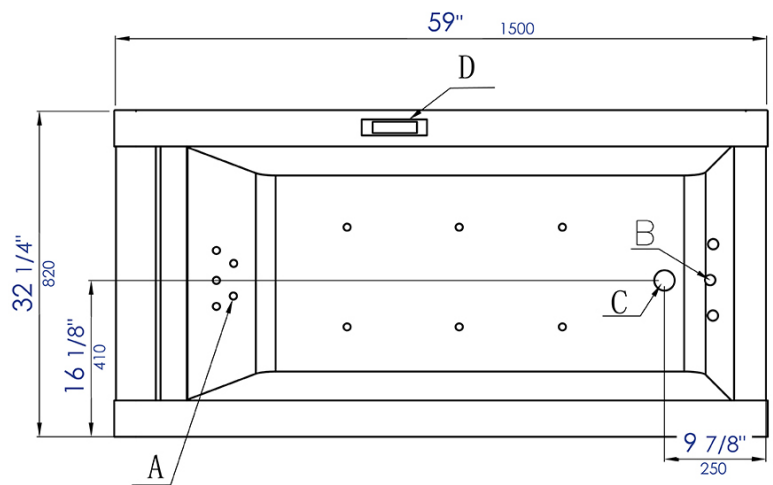

# AM152ETL-5

5 ft Clear Rectangular Acrylic Whirlpool Bathtub

A, Jet

B, Light

C, Drain

D, Control panel

**Note:** All product dimensions are approximate and should be verified on site prior to installation.