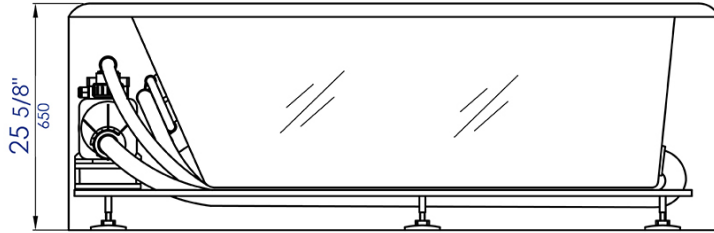

# AM152ETL-5

5 ft Clear Rectangular Acrylic Whirlpool Bathtub

A, Jet

B, Light

C, Drain

D, Control panel

**Note:** All product dimensions are approximate and should be verified on site prior to installation.