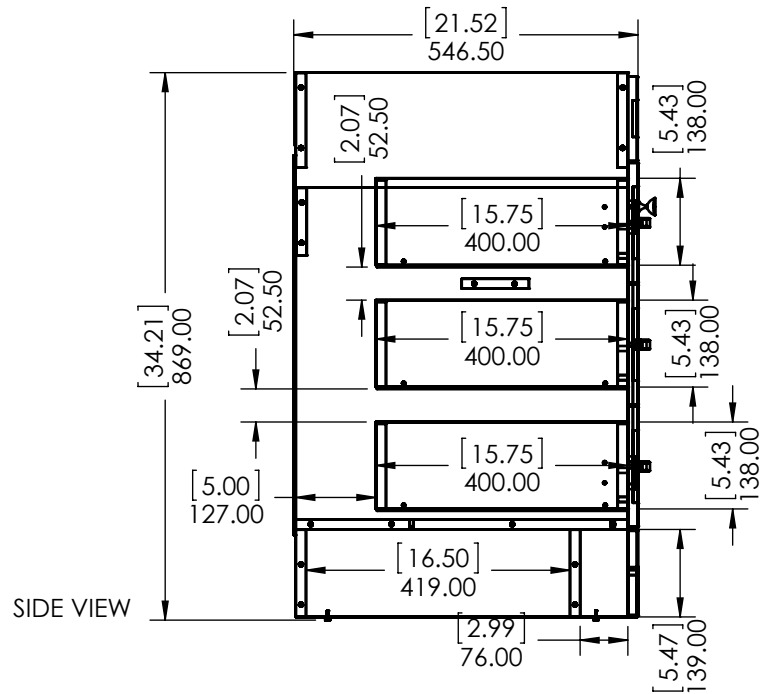

ITEM ID	DESCRIPTION
CE3021-CT	Color Essentials 30in x 21in D Vanity in Cement
CE3021-CI	Color Essentials 30in x 21in D Vanity in Ceramic

REV	ECO#	DESCRIPTION	REV'D BY DATE	CHK'D BY DATE	APRV'D BY DATE
0		New Release	IASV 5/1/17	IASV 5/1/17	IASV 5/1/17

UNLESS OTHERWISE SPECIFIED  
 DIMENSIONS ARE IN mm and [inches] AND TOLERANCES ARE +/- 1.0 [0.04]

DRAWN BY:	IASV	5/1/17
CHECKED BY:	IASV	5/1/17
APPROVED BY:	IASV	5/1/17
DO NOT SCALE DRAWING	SCALE: 1:10	SIZE: A

TITLE:	<b>THORNBRIAR 30" ASSEMBLY</b>		
PART NO:	PAGE	1 OF 1	REV: <b>0</b>