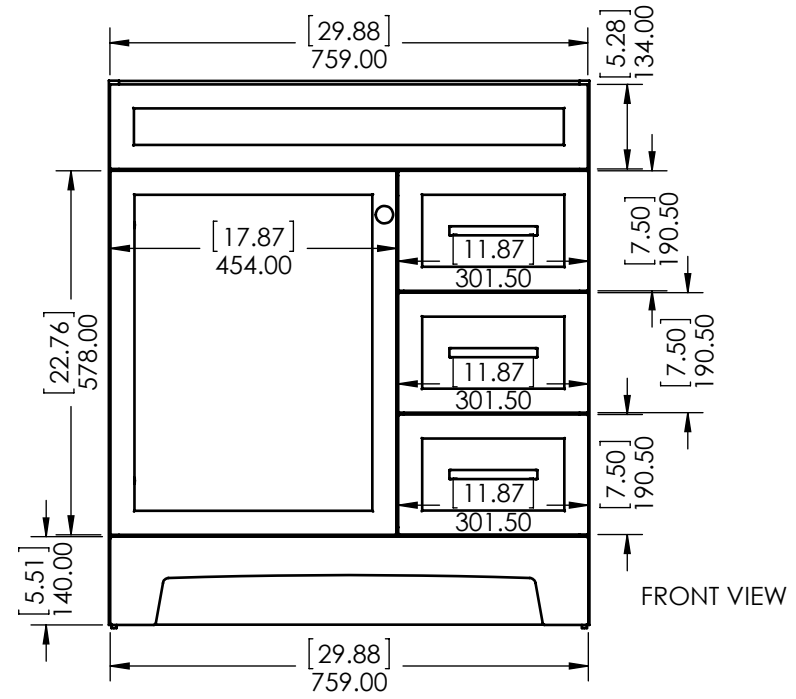

ITEM ID	DESCRIPTION
CE3021-CT	Color Essentials 30in x 21in D Vanity in Cement
CE3021-CI	Color Essentials 30in x 21in D Vanity in Ceramic

REV	ECO#	DESCRIPTION	REV'D BY DATE	CHK'D BY DATE	APRV'D BY DATE
0		New Release	IASV 5/1/17	IASV 5/1/17	IASV 5/1/17

UNLESS OTHERWISE SPECIFIED  
 DIMENSIONS ARE IN mm and [inches] AND TOLERANCES ARE +/- 1.0 [0.04]

DRAWN BY:	IASV	5/1/17
CHECKED BY:	IASV	5/1/17
APPROVED BY:	IASV	5/1/17
DO NOT SCALE DRAWING	SCALE: 1:10	SIZE: A

TITLE:	<b>THORNBRIAR 30" ASSEMBLY</b>		
PART NO:	PAGE	1 OF 1	REV: <b>0</b>