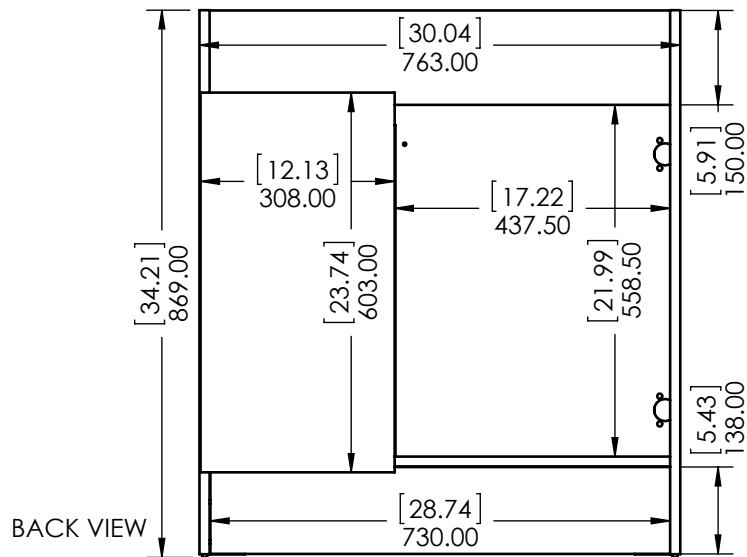

ITEM ID	DESCRIPTION
CE3021-CT	Color Essentials 30in x 21in D Vanity in Cement
CE3021-CI	Color Essentials 30in x 21in D Vanity in Ceramic

REV	ECO#	DESCRIPTION	REV'D BY DATE	CHK'D BY DATE	APRV'D BY DATE
0		New Release	IASV 5/1/17	IASV 5/1/17	IASV 5/1/17

UNLESS OTHERWISE SPECIFIED  
 DIMENSIONS ARE IN mm and [inches] AND TOLERANCES ARE +/- 1.0 [0.04]

DRAWN BY:	IASV	5/1/17
CHECKED BY:	IASV	5/1/17
APPROVED BY:	IASV	5/1/17
DO NOT SCALE DRAWING	SCALE: 1:10	SIZE: A

TITLE:	<b>THORNBRIAR 30" ASSEMBLY</b>		
PART NO:	PAGE	1 OF 1	REV: <b>0</b>