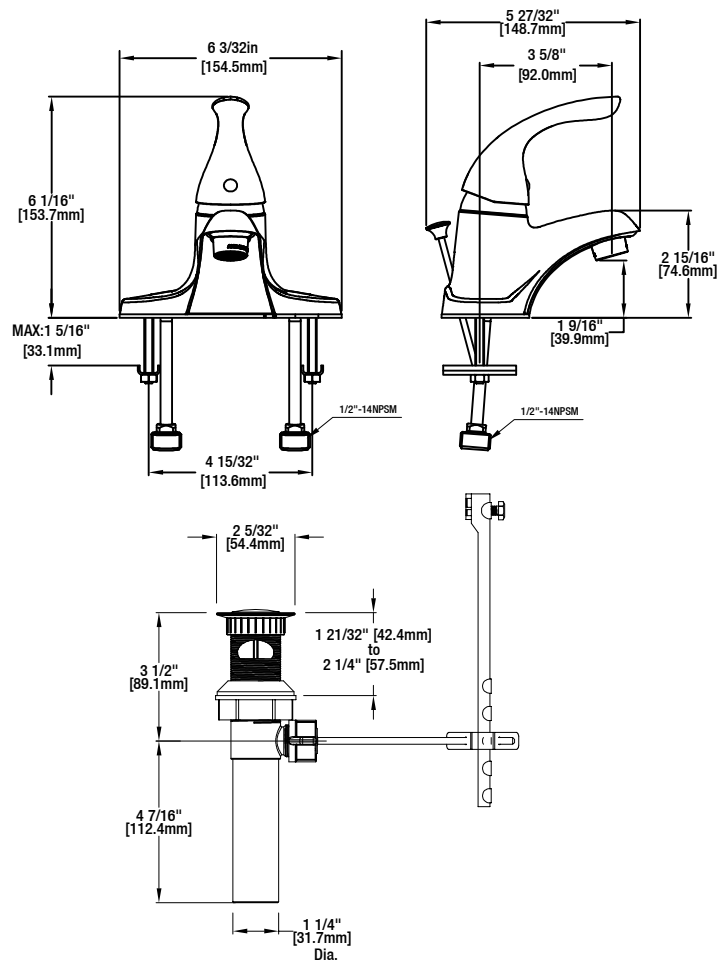

4 in. Centerset 1-Handle Bathroom Faucet

MODEL	YOW SKU#	FINISH
65480W-6101	703445	Polished Chrome
65480W-6104	703441	Brushed Nickel

FEATURES

- Requires 3-Hole Sink with 8" On-Center
- 1/2" IPS Connections
- Max Flow Rate: 1.2 gpm (4.5 L/min) at 60 psi
- Max Countertop Thickness: 1 5/16"
- Spout Reach: 3 5/8"
- Spout Height: 2 5/16"
- Ceramic Valve for Lifetime Drip-free Operation
- With ABS Pop-up
- With Zinc Lever Handle
- Exposed Aerator

INSTALLATION DIMENSIONS