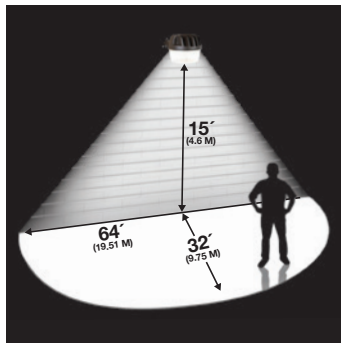

Product Specifications

Model#	Voltage	Power	Lumens	Efficacy Lumen/Watt	CCT
AL3150LPCGY	120V	33.4	3500	104.79	5000K
AL3150LPCBZ	120V	33.4	3500	104.79	5000K
AL3050LPCGY	120V	33.5	3300	98.5	5000K
AL3050LPCBZ	120V	33.5	3300	98.5	5000K
AL5550LPCGY/IGY	120V	53.3	5500	103.19	5000K
AL5550LPCBZ/IBZ	120V	53.3	5500	103.19	5000K

Coverage Area

3300 Lumens