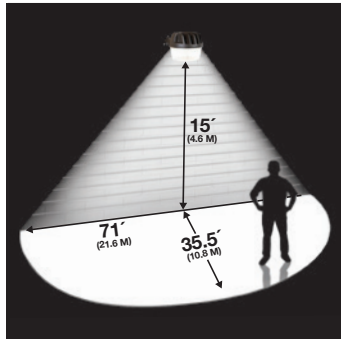

3500 Lumens

5500 Lumens