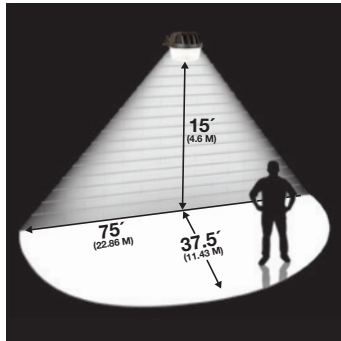

3300 Lumens

3500 Lumens