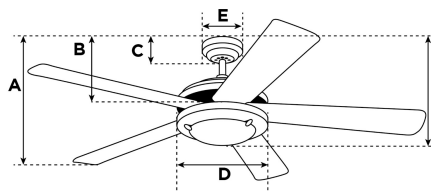

### Specifications

Size .....	52"
Blades .....	Reversible Plywood Blades (Weathered Maple/Beech)
Blade Pitch .....	12°
Approved Location .....	Indoor
Suggested Room Size .....	Large Room (up to 15x15)
Down Rod .....	3/4" x 6"
Installation .....	Combo
Max. Ceiling Angle .....	18°
Lead Wire .....	78"
Light Bulb Usage .....	Includes (2) Medium (E26) Base, 13 Watt CFL Mini-Twists
Control .....	Remote Control Adaptable
Motor Finish .....	Brushed Nickel
Motor Material .....	Cold Rolled Steel Motor 153mm x 15mm
Reverse Airflow .....	Yes
Capacitor .....	Triple
Switch Housing Cap .....	Not Included

### Warranty

Ceiling fans backed by our Limited Lifetime Warranty have a lifetime motor warranty and a 2-year warranty on all other parts.

A. Top of Canopy to Bottom of Blades .....	11.4"
B. Top of Canopy to Bottom of Switch House .....	12.6"
C. Top of Canopy to Bottom of Canopy .....	2.4"
D. Width of Motor Housing .....	10.5"
E. Width of Canopy .....	5.1"
F. Top of Canopy to Bottom of Glass .....	16"