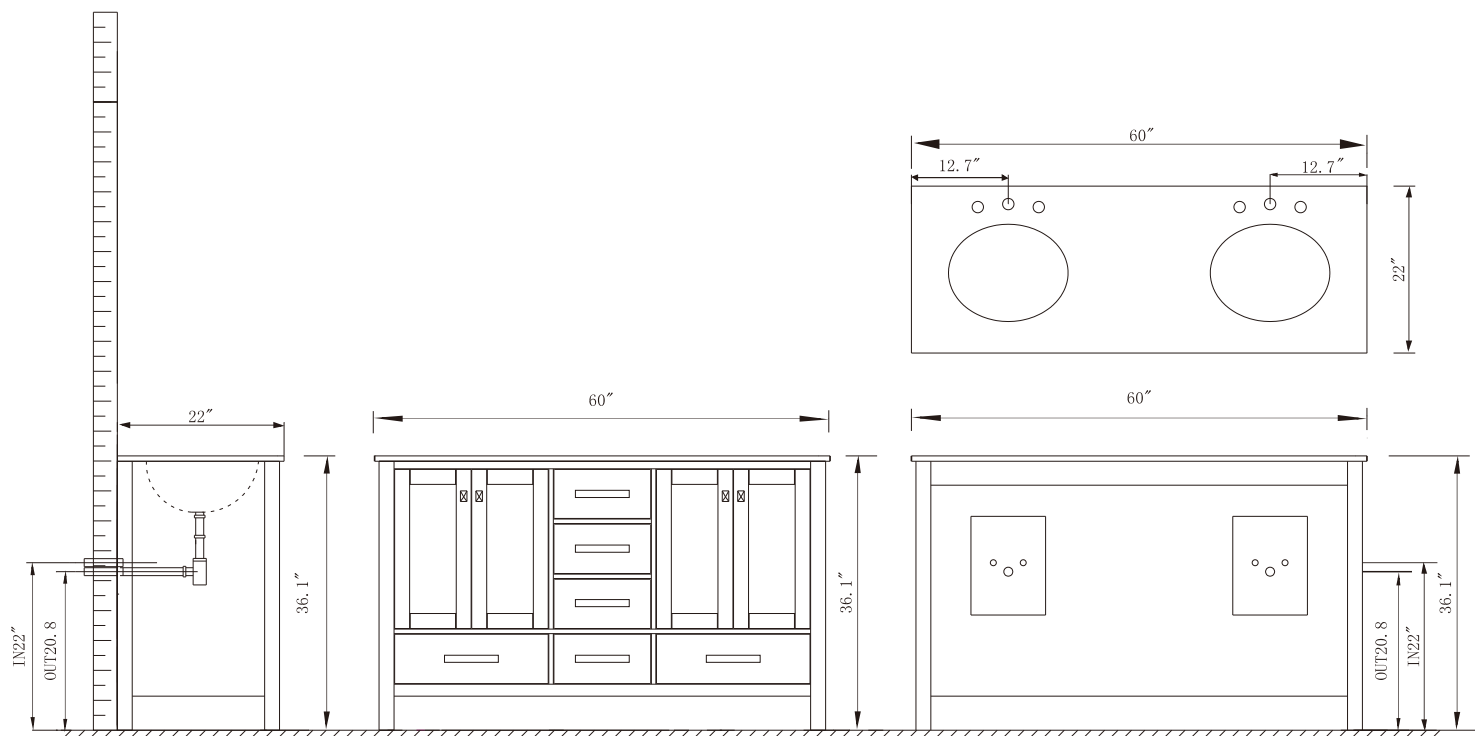

Vinnova Gela Vanity Collection 723060-ES-CA-NM

Features

Makes a dramatic statement in any bathroom

Crafted of laminated solid wood

Available in Espresso, Grey and White finish

Double Round Under-Mount Sinks

Generous storage space for toiletries

Alluring satin nickel-finish hardware

Six Soft-Closing Drawers and Four Soft-Closing Doors

Easy plumbing and faucet installation*

* Does not include faucet, drain assembly, backsplash or P-trap