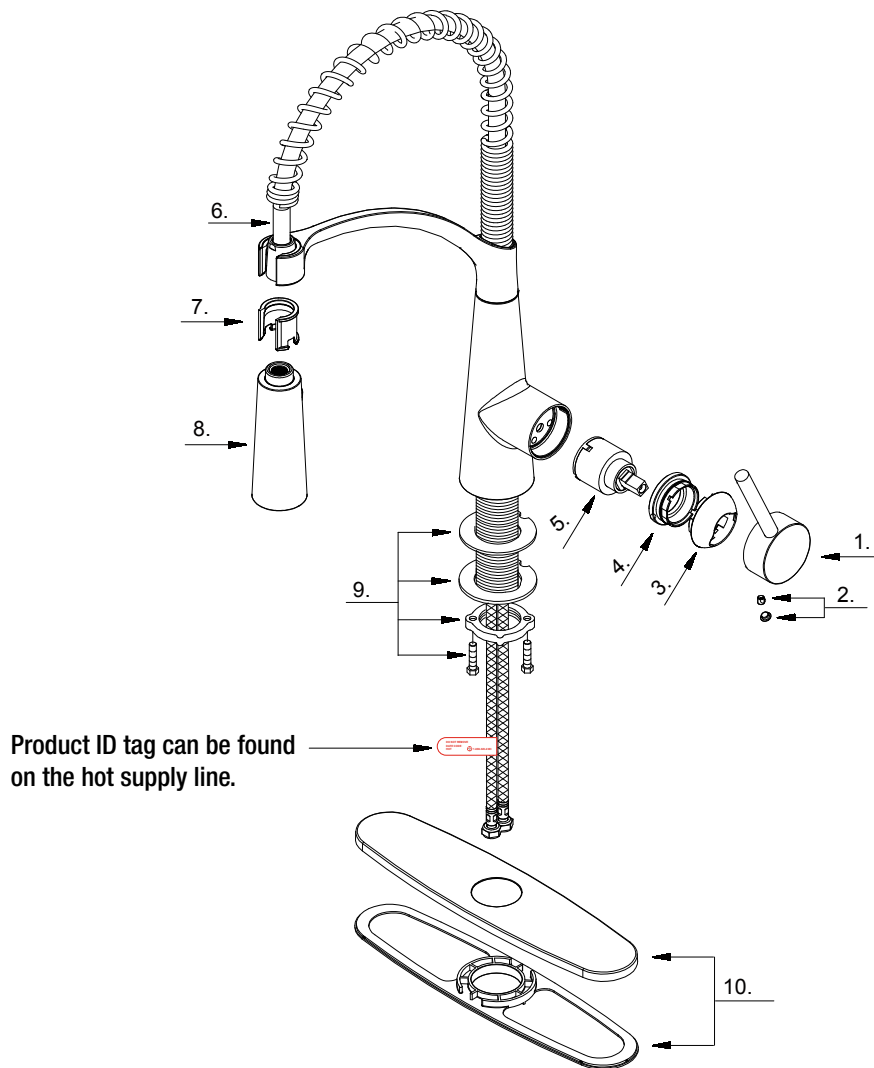

**Brenner Commercial Style Single-Handle Pull-Down Sprayer Kitchen Faucet**

MODEL	OMSID	FINISH
FP4F0005CP	305537760	Chrome
FP4F0005SS	305537763	Stainless Steel
FP4F0005ORB	305537759	Oil Rubbed Bronze
FP4F0005BL	310617861	Matte Black

Many replacement parts can be purchased online or at your local store. Please use the table below to identify the part SKU number needed, go to [HOMEDEPOT.COM](http://HOMEDEPOT.COM), and check for online and store availability. If you can't find the part you are looking for, please call 1-855-HD-GLACIER.

Part	Description	Part No.	Internet SKU	Store SKU
1	Metal Handle Assembly	A662358-T*		
2	Index Button	A66D558		
3	Handle Trim Ring	A103062*		
4	Adjusting Ring	A104072		
5	Ceramic Disc Cartridge	A507348N		

Part	Description	Part No.	Internet SKU	Store SKU
6	Spray Hose	A515213N*		
7	Clip	A012318KP-T		
8	Pull-Down Spray Head	A568025N*		
9	Mounting Hardware	A603171		
10	Cover Plate & Putty Plate	A667A48*		