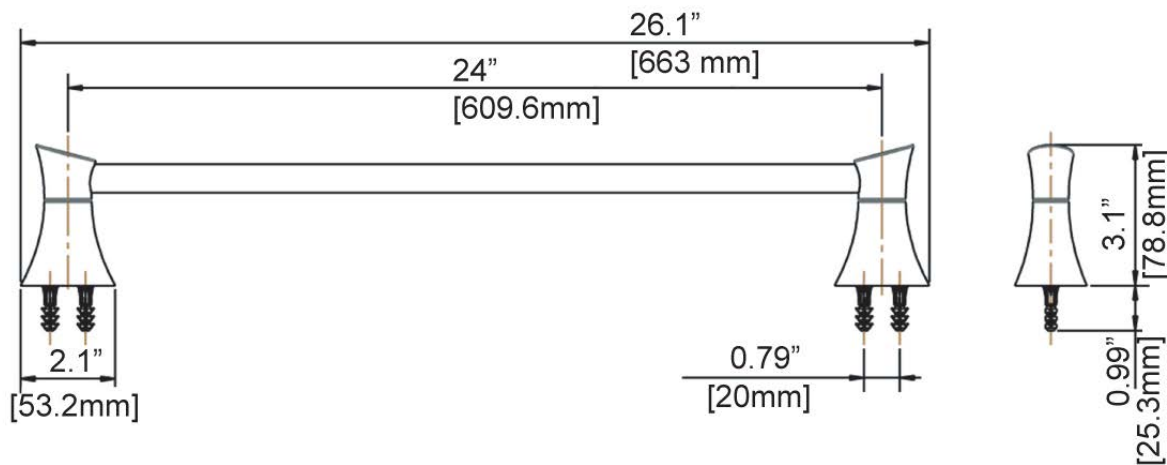

SPEAKMAN® SA-1207

Caspian 24 in. Towel Bar

FEATURES:

- Metal Construction
- Mounting hardware included

FINISH:

PC BN

WARRANTY:

- 1 year limited

DIMENSIONS:

NOTE: 1. All dimensions are in inches (millimeters) unless otherwise specified and are subject to change without notice.

Architect/Engineer Approval Space:

SPEAKMAN
400 ANCHOR MILL ROAD
NEW CASTLE, DE 19720