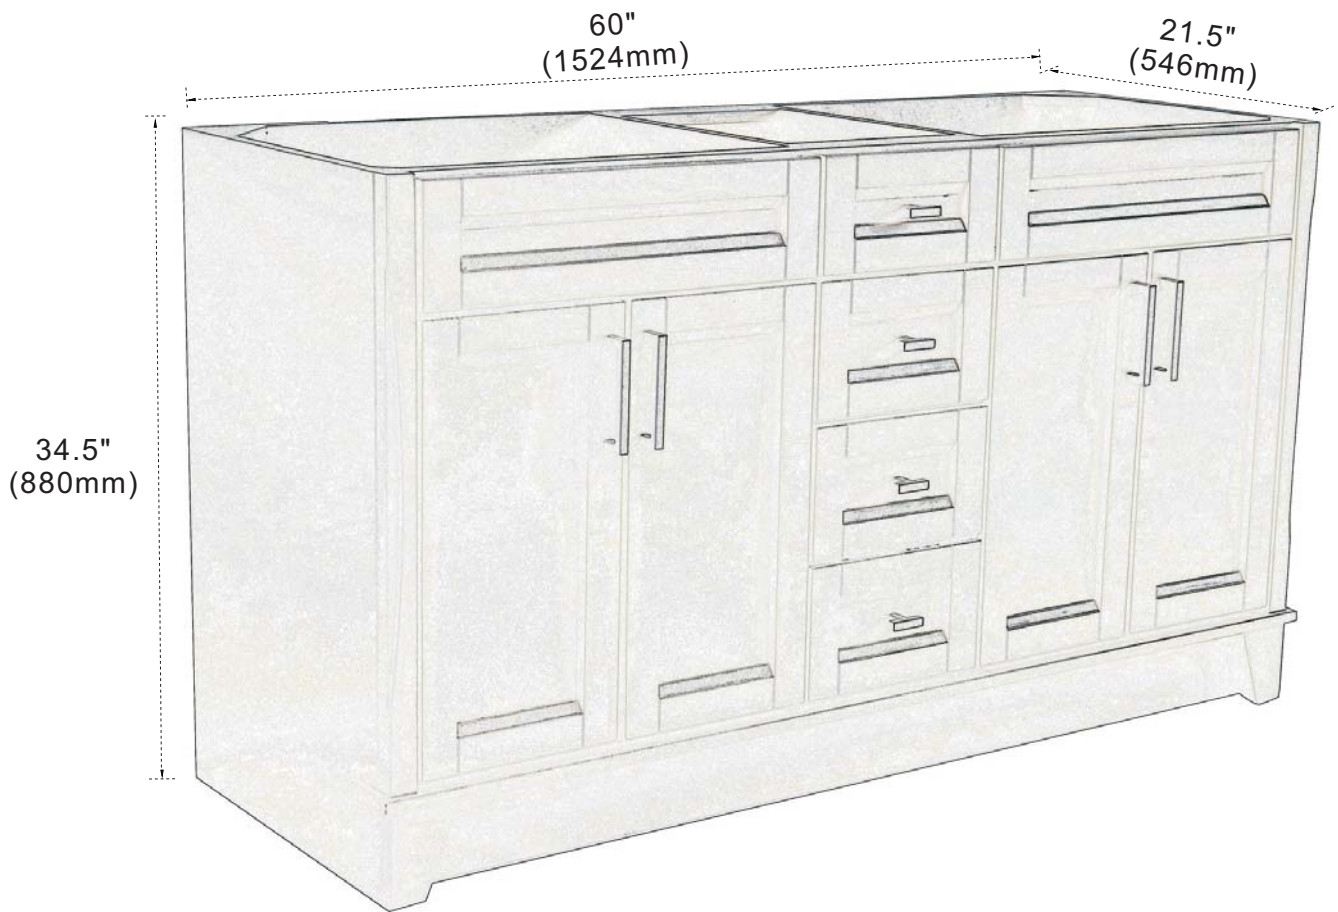

BELLATERRA HOME

Model: 700-60D (Counter top sold separately)

Features

1. Solid wood and Plywood;
2. Four soft closing doors;
3. Three full extension soft closing drawers;
4. Dovetail construction drawers;
5. Brush nickel hardware;

Colors / Finishes

BU - Dark Navy Blue

**NOTE: SINK STYLE, SHAPE, FAUCET HOLES, CUTOUT ON TOP, VANITY MAY VARY FROM THE PICTURE ABOVE.
INSTRUCTIONAL PURPOSE ONLY.**

Professional installation is recommended.
www.bellaterra-home.com

Bellaterra Home LLC, All Rights Reserved 2019