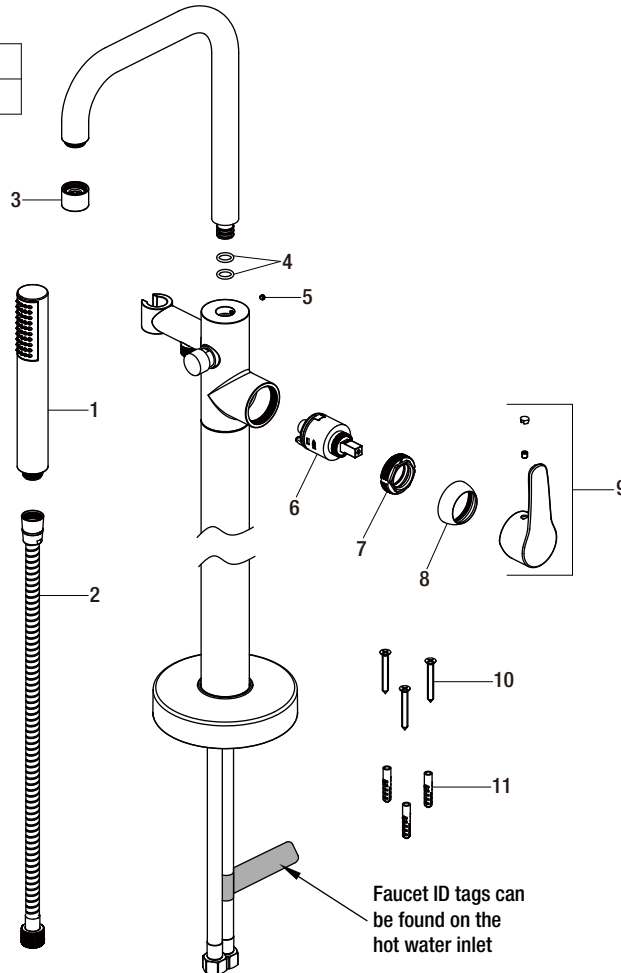

Floor Mounted Tub Filler in Chrome

MODEL	SKU #	FINISH
HD67622X-5001	304685544	Chrome

Many replacement parts can be purchased online or at your local store. Please use the table below to identify the part SKU number needed, go to HOMEDEPOT.COM, and check for online and store availability. If you can't find the part you are looking for, please call 1-855-HD-GLACIER.

Part	Description	Part #	Internet SKU #	Store SKU #
1	Shower head	RP3834601		
2	Shower hose	RP38236		
3	Aerator	RP3016901		
4	O-ring	RP60107		
5	Set screw	RP50002		
6	Cartridge	RP20097		

Part	Description	Part #	Internet SKU #	Store SKU #
7	Bonnet	RP70015		
8	Cap	RP8000801		
9	Handle assembly	RP1357301		
10	Screw	RP50037		
11	Anchor	RP50036		