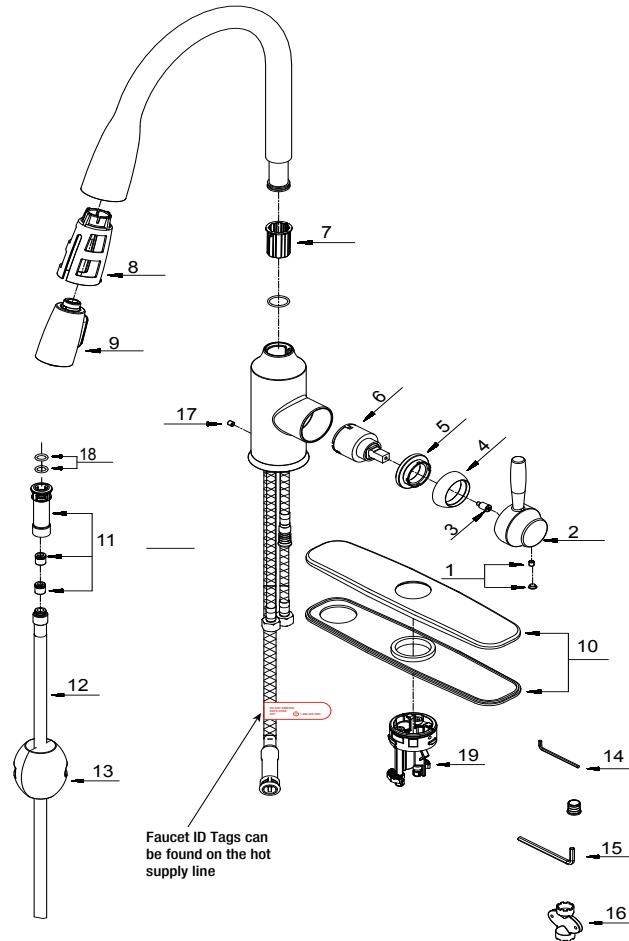

**Glacier Bay Invee 8 in. Single-Handle Top Mount Pull-Down
Sprayer Kitchen Faucet**

MODEL	STORE SKU#	OMSID	FINISH
FP4A4080SS	896-408	203316292	Stainless Steel
FP4A4080OB	1000-006-787	203918023	Oil Rub Bronze

Many replacement parts can be purchased online or at your local store. Please use the table below to identify the part SKU number needed, go to HOMEDEPOT.COM, and check for online and store availability. If you can't find the part you are looking for, please call 1-855-HD-GLACIER.

Part	Description	Part #	Internet SKU #	Store SKU #	Part	Description	Part #	Internet SKU #	Store SKU #
1	Index Button	A66D558	206931381		11	Adaptor Assembly	A66G142N	300954384	
2	Handle Assembly	A069293*	206925935		12	Spray Hose	A514001WGR		
3	Handle Adaptor	A017956	206931425		13	Weight	A504713	300954466	
4	Trim Cap	A103016*	207060745		14	Allen Wrench (H2.5*11mmL*53mmL)	A031217		
5	Bonnet Nut	A104207			15	Allen Wrench (H4*24mmL*74mmL)	A031011NI		
6	Cartridge	A507348N	206860621		16	Cartridge Wrench	A031237GR		
7	Pattern Clip	A012357	206931349		17	Screw	A008003	207101816	
8	Hose Guide	A126067KP	206931337		18	O-Ring Set	A668178N		
9	Hand Spray W/ Check valve	A523456WKP*			19	Shank Assembly	A504027		
10	Plate & Gasket	A667003*	300954389						