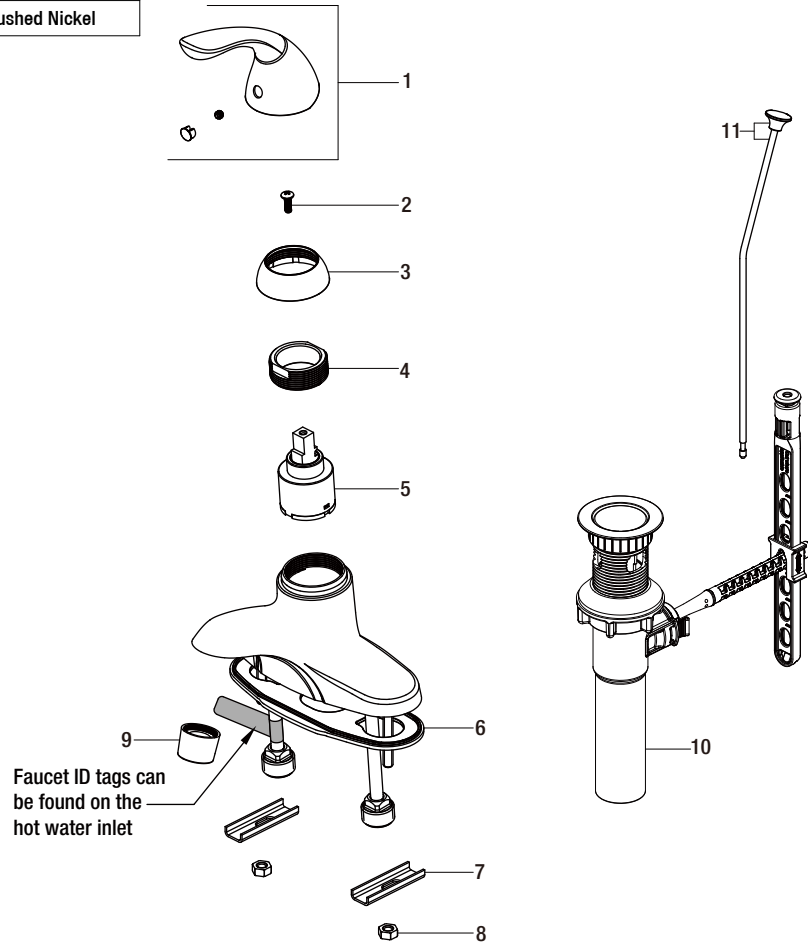

## Replacement Parts List

4 in. Centerset 1-Handle Bathroom Faucet in Brushed Nickel

MODEL	SKU #	FINISH
HD65480W-6104	304367466	Brushed Nickel

Many replacement parts can be purchased online or at your local store. Please use the table below to identify the part SKU number needed, go to [HOMEDEPOT.COM](http://HOMEDEPOT.COM), and check for online and store availability. If you can't find the part you are looking for, please call 1-855-HD-GLACIER.

Part	Description	Part #	Internet SKU #	Store SKU #
1	Handle assembly	RP1322004		
2	Screw	RP50015		
3	Cap	RP8010904		
4	Bonnet nut	RP70336	<a href="#">207114029</a>	
5	Cartridge	RP20005	<a href="#">207093806</a>	
6	Gasket	RP70517		

Part	Description	Part #	Internet SKU #	Store SKU #
7	Washer	RP64083		
8	Lock nut	RP56033		
9	Aerator	RP3019004		
10	ClickInstall™ drain assembly	RP4022804		
11	Lift rod	RP4025804		