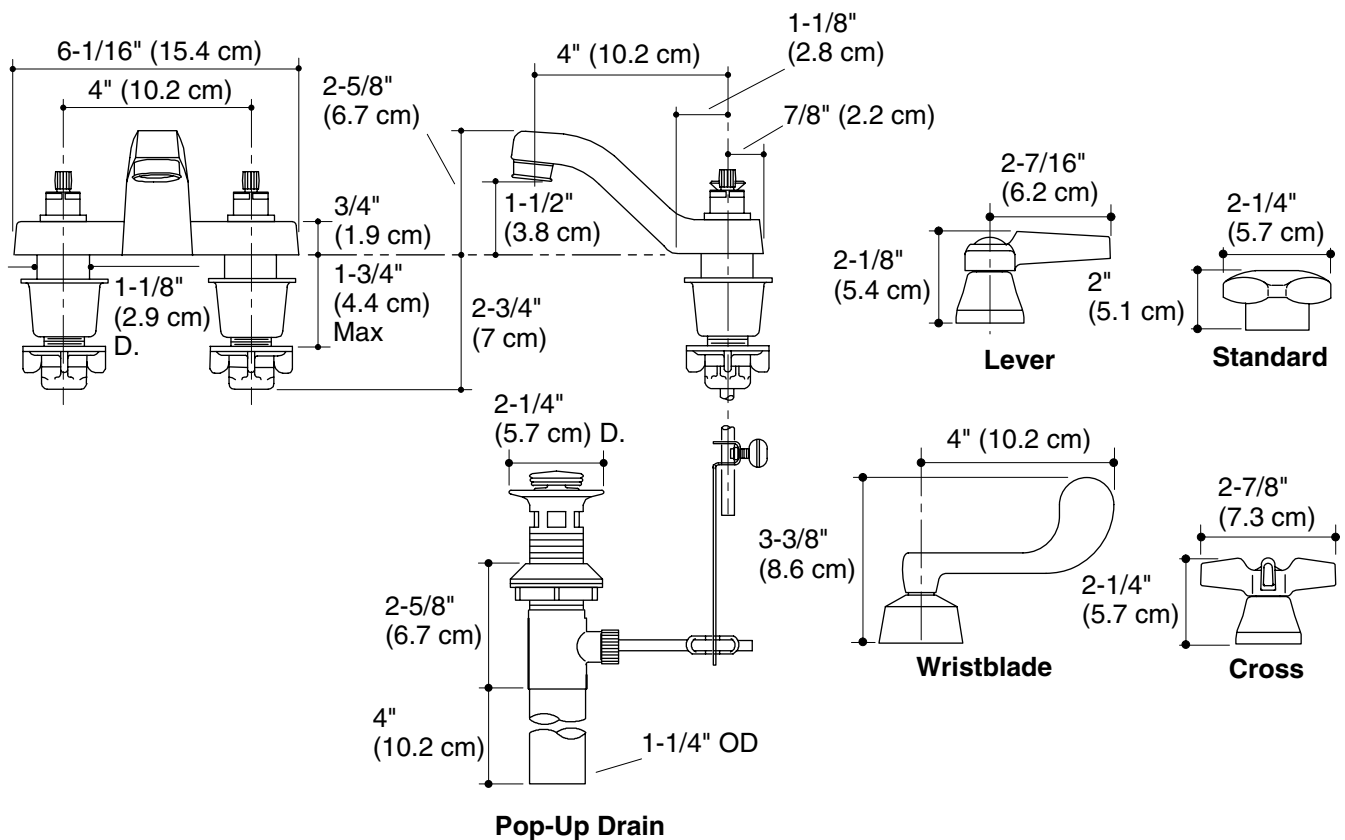

TRITON®

Technical Information

Applicable faucet:	
Triton® lavatory base faucet with standard aerator – less handles	K-7401-K
Lavatory base faucet with standard aerator and standard handles	K-7401-2A
Lavatory base faucet with standard aerator and wristblade lever handles	K-7401-5A
Applicable Triton™ handles:	
Standard handles	K-16010-2
Cross handles	K-16010-3
Lever handles	K-16010-4
Wristblade lever handles	K-16010-5
* Handles must be ordered to complete faucet.	
Cross and lever handles are ADA compliant.	ADA

Installation Notes

Install this product according to the installation guide.

Product Diagram