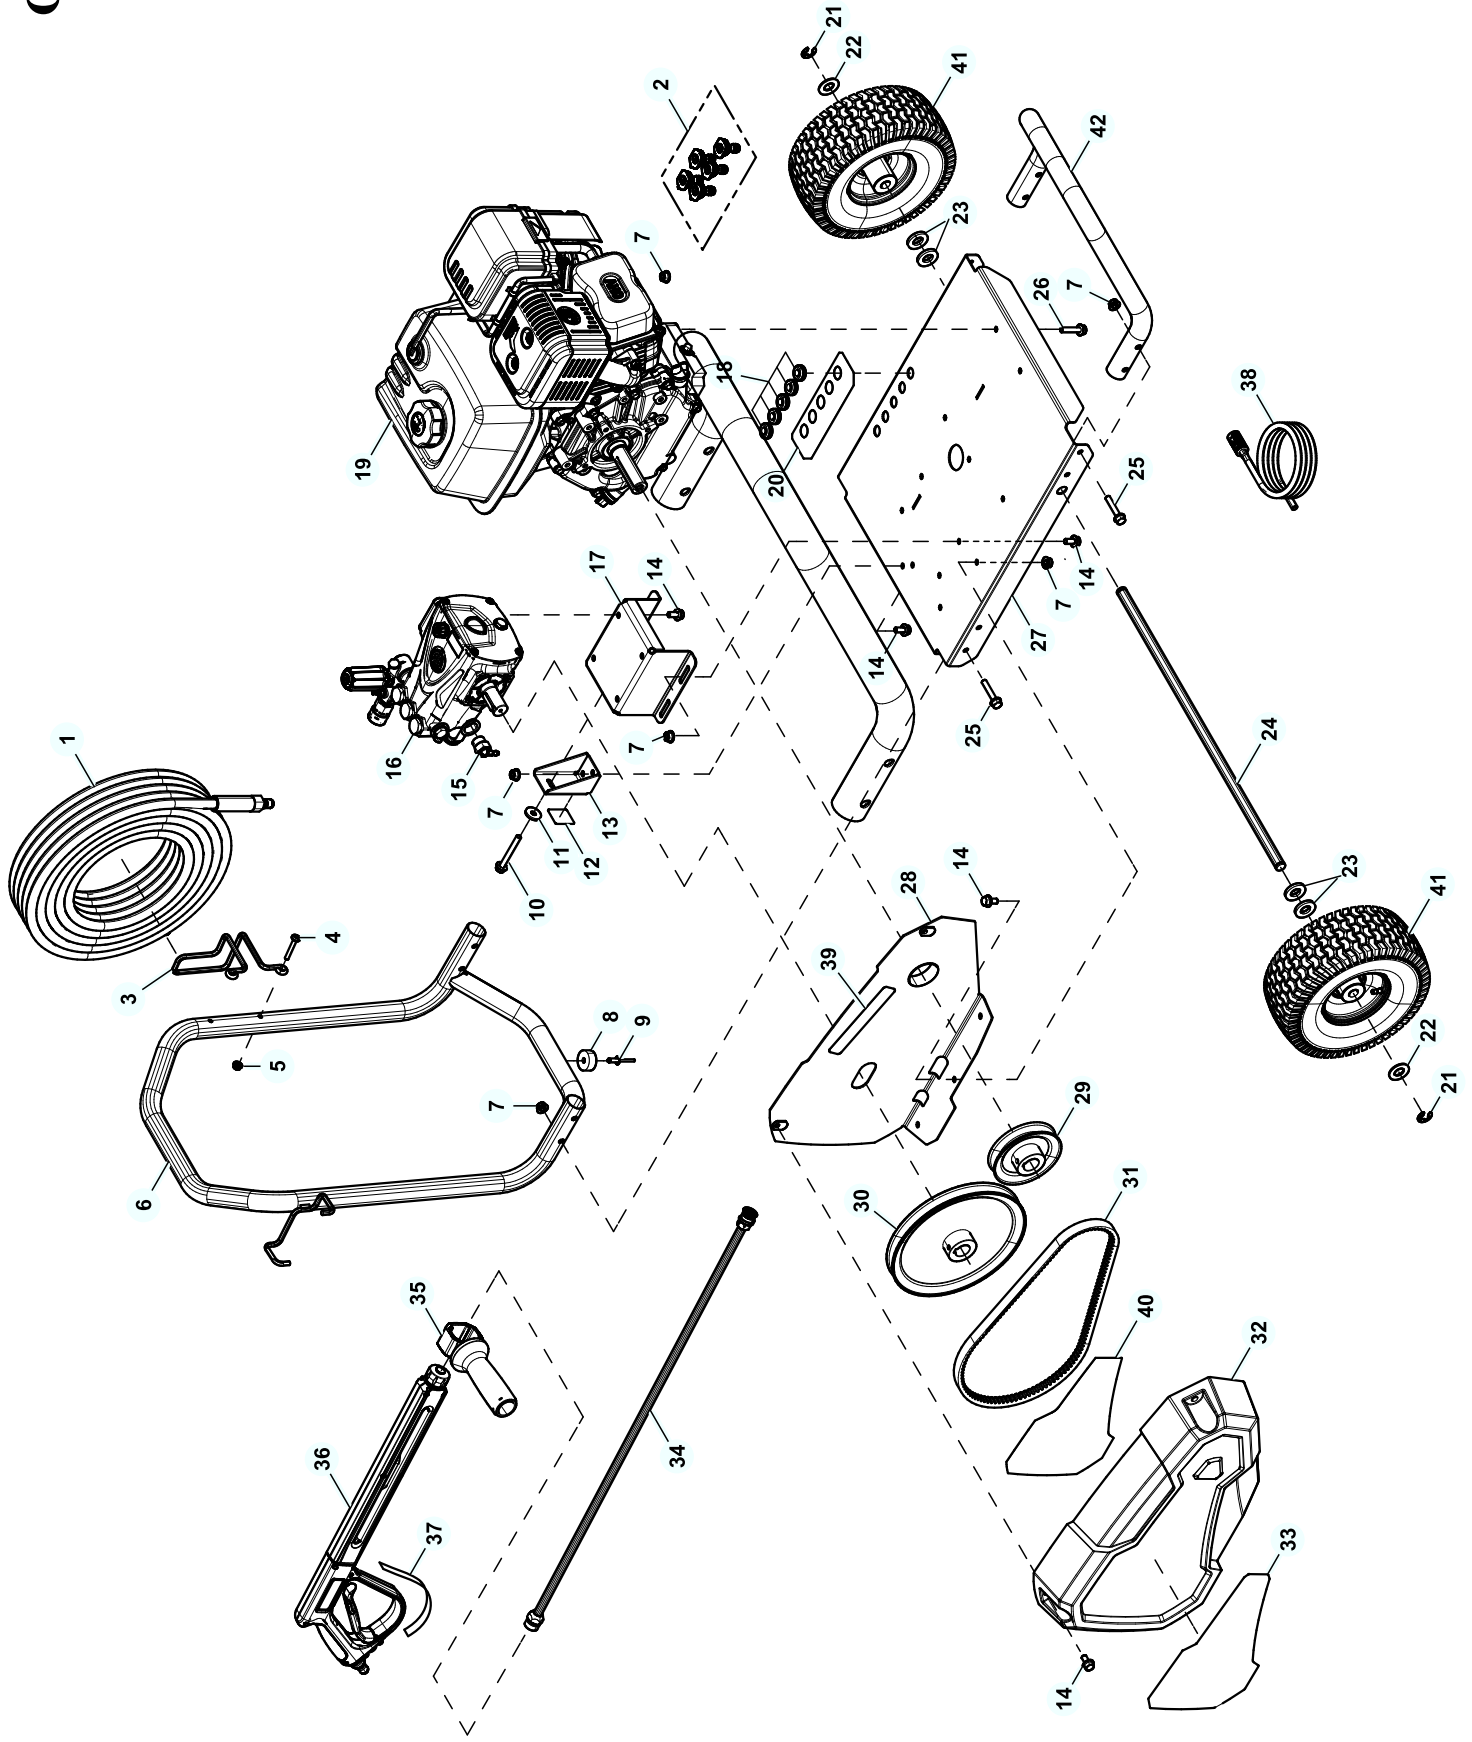

GROUP EV

EXPLODED VIEW: EV BELT DRIVE**DRAWING #: 0L1485****GROUP EV**

ITEM	PART#	QTY.	DESCRIPTION
1	0K5326C	1	HOSE 5/16" X 50' W/QC DISK GRY
2	0H9617L	1	KIT-NOZZLE 030/035
3	0J0211	1	HOOK GP HOSE
4	0J3331	2	SCREW BFHSC M6-1.0 X 45 BLK ZP
5	0E8388	2	NUT HEX FL WHIZ M6-1.0
6	0K97970ST03	1	WLDMNT, BD TUBE HANDLE
7	067989	21	NUT HEX FL WHIZ M8-1.25
8	0J2229	1	VIBRATION MOUNT 1-1/4" OD
9	0K5422	1	RIVET POP .25 X 0.625 STEEL
10	0J2487	1	SCREW HHFC M8-1.25 X 65 FT ZP
11	050190	1	WASHER FLAT .344ID X 1.0OD
12	0L1231	1	DECAL BLT TENSION BRKT
13	0K75750ST03	1	BRKT, BELT ADJUSTMNT
14	0E9470	15	SCREW HHFC M8-1.25 X 16 G8.8
15	0L0251	1	THERMAL RELIEF, G 1/2" M
16	0K7520	1	PUMP TRIPLEX 3GPM 3500 PSI
17	0K94180ST03	1	BRKT, BELT DRIVE PUMP
18	0J3079	5	GROMMET-NOZZLE
19	0K4510	1	ENGINE 302CC EPA3
20	0L0654	1	DECAL, BD NZZLE
21	0J2686	2	RING, SNAP - 5/8" TYPE E
22	022247	2	WASHER FLAT 5/8 ZINC
23	0J2957	4	WASHER NYLON .656 ID
24	0H9603G	1	AXLE, 5/8" DIA
25	073144	8	SCREW HHFC M8-1.25 X 45 G8.8
26	089230	4	SCREW HHFC M8-1.25 X 35 G8.8
27	0K93280ST03	1	ASSEMBLY, BASE PLATE
28	0K98260ST03	1	WLDMNT, BELT GUARD BACK
29	0K7539	1	ENGINE PULLEY B4.25 PITCH
30	0K7540	1	PUMP PULLEY B8.82 PITCH
31	0K9149	1	V-BELT, BX37
32	0K7523	1	BELT GUARD, FRONT
33	0L0259	1	DECAL, BELT GUARD
34	0H9625A	1	LANCE ASSY-33" LONG SS
35	0J1052	1	GUN SUPPORT HANDLE
36	0J7554	1	GUN ASSY-W/RIBS 4000 PSI
37	0J3761	1	DECAL-PW GUN WARNING SP/FR
38	0L0474	1	DETERGENT HOSE, 4' W/FILTER
39	0L0653	1	DECAL, BD WARNING BELT GUARD
40	0L0677	1	DECAL BD QUICK TENSION
41	0L0150	2	WHEEL, 10"OD PNUEM 5/8"OD AXLE
42	0K75270ST03	1	TUBE, BUMPER