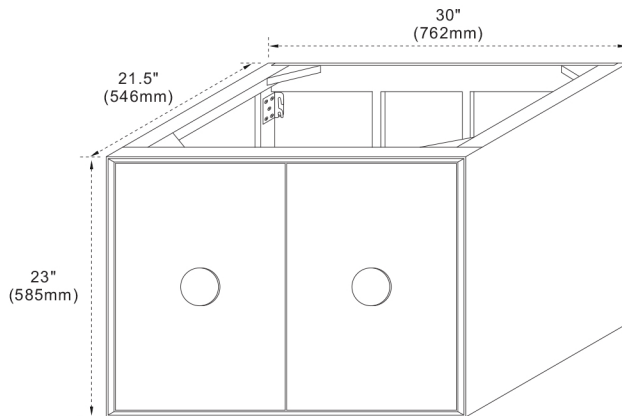

Model: 400400-CAB

FEATURES

1. Single 20" rectangular undermount sink cutout;
2. 8" wide spread faucet holes;
3. 4" height backsplash included;
4. Thickness laminated to 1.2"

TOP COLORS/FINISHES

WM - Natural White Carrara marble;
BG - Natural Black Galaxy Granite;
GY - Natural Grey Granite;
WE - White Engineer Quartz