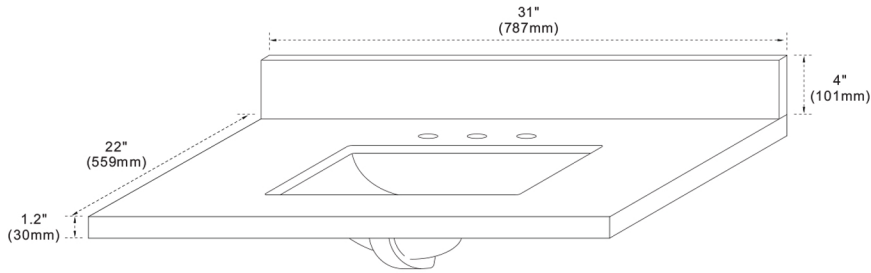

Model: 400400-CAB

FEATURES

1. Single 20" rectangular undermount sink cutout;
2. 8" wide spread faucet holes;
3. 4" height backsplash included;
4. Thickness laminated to 1.2"

TOP COLORS/FINISHES

WM - Natural White Carrara marble;
BG - Natural Black Galaxy Granite;
GY - Natural Grey Granite;
WE - White Engineer Quartz

FEATURES

1. Solid wood and Plywood;
2. Two soft closing doors;
3. One interior drawer;
4. Dovetail construction drawer;

COLORS/FINISHES

AB - Aqua Blue;
WH - Pure White

**NOTE: SINK STYLE, SHAPE, FAUCET HOLES, CUTOUT ON TOP, VANITY MAY VARY FROM THE PICTURE ABOVE.
INSTRUCTIONAL PURPOSE ONLY.**