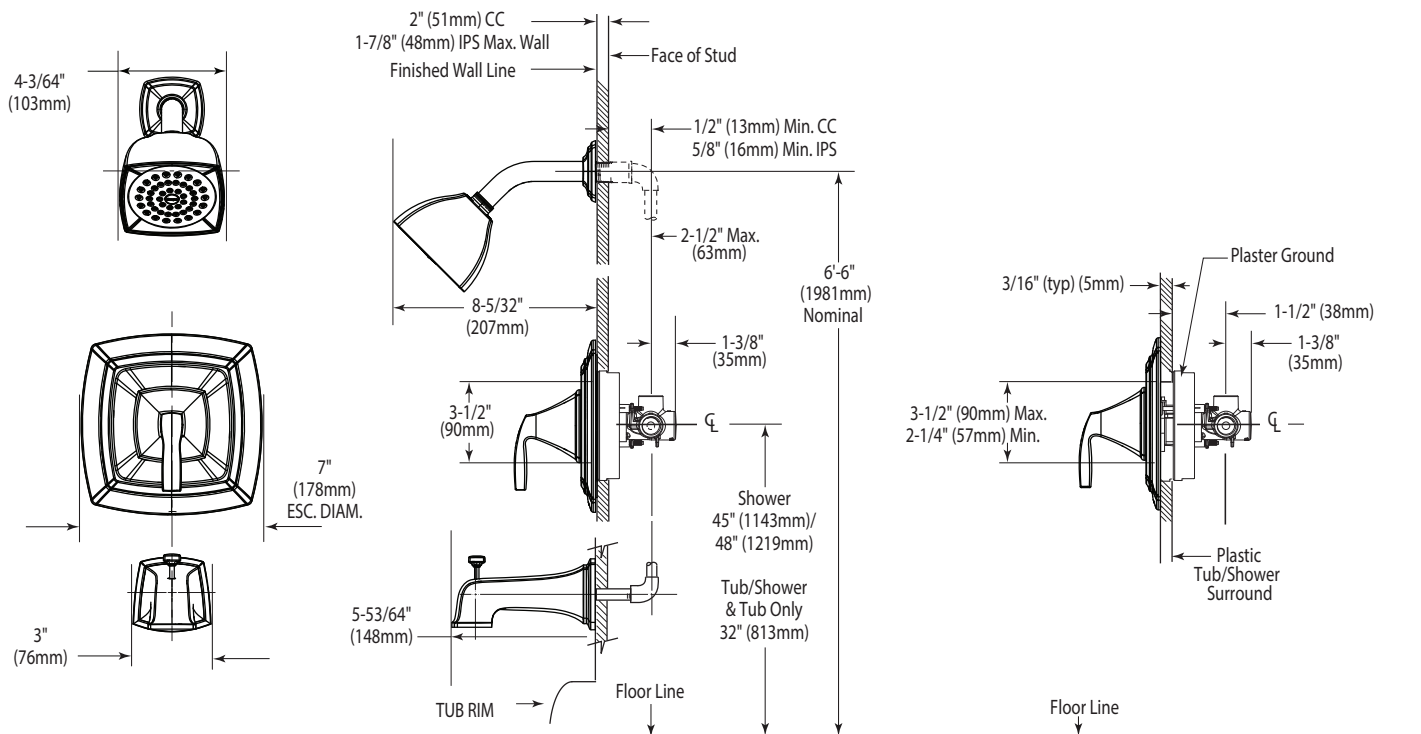

OPERATION

- Lever style handle
- Handle operates counterclockwise through a 270° arc with off at 6 o'clock and maximum hot at the 9 o'clock position. Shut off in clockwise direction
- Adjustable temperature limit stop to control maximum hot water temperature
- Pressure balancing mechanism maintains selected discharge temperature to ± 2°

FLOW

- Showerhead is limited to 2.0 gpm (9.5 L/min) and 1.5 gpm (5.7 L/min) minimum at 45 psi

STANDARDS

- Third party certified to ASME A112.18.1/CSA B-125.1 and all applicable requirements referenced therein
- **ADA**  for lever handle
- Meets WaterSense® criteria
- Meets New York City Local Law No. 57

CRITICAL DIMENSIONS

(DO NOT SCALE)

Technical Specification

Decorative Curved Shower Rod

CSR2165

Stock Numbers:

- ❑ **CSR2165BN – 5' Decorative Curved Shower Rod**
Brushed Nickel Finish
1" Diameter Rod
Retail Packaging
- ❑ **CSR2165CH – 5' Decorative Curved Shower Rod**
Chrome Finish
1" Diameter Rod
Retail Packaging
- ❑ **CSR2165OWB – 5' Decorative Curved Shower Rod**
Old World Bronze Finish
1" Diameter Rod
Retail Packaging

Dimensions:

Materials:

Brushed Nickel and Chrome Curved Shower Rods are made of .028 (22 gauge) seamless type 304 stainless steel. **Old World Bronze Curved Shower Rods** are made of .028 (22 gauge) seamless type 430 stainless steel. **Brushed Nickel and Chrome Flanges** are stamped from .020 type 304 stainless steel. **Old World Bronze Flanges** are stamped from type 443 stainless steel.