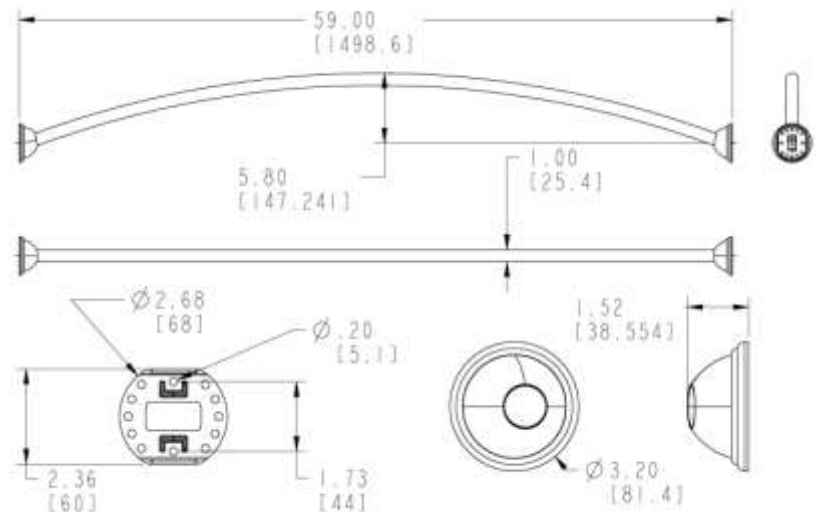

FLOW

- Showerhead is limited to 2.0 gpm (9.5 L/min) and 1.5 gpm (5.7 L/min) minimum at 45 psi

STANDARDS

- Third party certified to ASME A112.18.1/CSA B-125.1 and all applicable requirements referenced therein
- **ADA**  for lever handle
- Meets WaterSense® criteria
- Meets New York City Local Law No. 57

CRITICAL DIMENSIONS

(DO NOT SCALE)

Technical Specification

Decorative Curved Shower Rod

CSR2165

Stock Numbers:

- ❑ **CSR2165BN – 5' Decorative Curved Shower Rod**
Brushed Nickel Finish
1" Diameter Rod
Retail Packaging
- ❑ **CSR2165CH – 5' Decorative Curved Shower Rod**
Chrome Finish
1" Diameter Rod
Retail Packaging
- ❑ **CSR2165OWB – 5' Decorative Curved Shower Rod**
Old World Bronze Finish
1" Diameter Rod
Retail Packaging

Dimensions:

Materials:

Brushed Nickel and Chrome Curved Shower Rods are made of .028 (22 gauge) seamless type 304 stainless steel. **Old World Bronze Curved Shower Rods** are made of .028 (22 gauge) seamless type 430 stainless steel. **Brushed Nickel and Chrome Flanges** are stamped from .020 type 304 stainless steel. **Old World Bronze Flanges** are stamped from type 443 stainless steel.