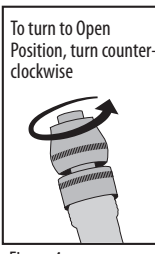

Using Adjustable Spray Aluminum Nozzle

Turn Adjustable Spray Aluminum Nozzle counter-clockwise to turn on. Turn clockwise to turn off.