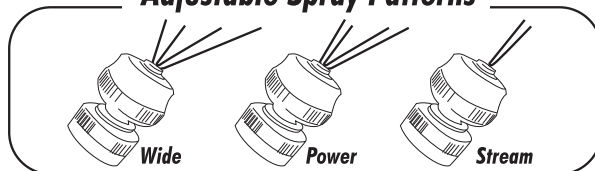

Adjustable Spray Patterns

Storing the Pocket Hose® Silver Bullet™:

NOTE: To prolong the life of your Pocket Hose® Silver Bullet™, completely drain and ALWAYS store INDOORS when not in use.

To use your own spray nozzle:

Adjustable Spray Aluminum Nozzle can be removed from the Pocket Hose® Silver Bullet™ if you prefer to use your own spray nozzle. Turn nozzle counter clockwise to remove and then attach your own spray nozzle.

Important Safety Information:

WARNING

- The water in ANY garden hose may become contaminated and cause serious health effects.
- NEVER stretch or expand the hose when empty or not under water pressure. Hose will snap back if stretched and released, and may cause serious injury.
- Strangulation hazard. Hose wrapped around neck may cause serious injury or death.
- Keep out of reach of children and pets.
- For general OUTDOOR use ONLY in applications under 80psi.
- DO NOT use this hose for commercial applications, in hot water applications, or high pressure applications (such as a pressure washer). Doing so may cause serious personal injury and/or damage or destroy the product.
- DO NOT leave this product unattended when it is in use or under pressure.
- This product is NOT A TOY

LIMITATION OF LIABILITY

**INSTRUCTIONS!
Read Before Use!**

INSTRUCTIONS! Read Before Use! INSTRUCTIONS! Read Before Use! INSTRUCTIONS! Read Before Use!

670MM

137MM