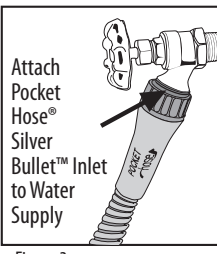

POCKET hose® Silver Bullet™

IMPORTANT SAFETY INSTRUCTIONS, READ AND FOLLOW ALL WARNINGS AND INSTRUCTIONS BEFORE USING THIS PRODUCT. INJURY CAN RESULT FROM IMPROPER USE. SAVE THESE INSTRUCTIONS.

Dear Customer,
Thank you for your purchase of the new Pocket Hose® Silver Bullet™.

Instructions For Use:

1. Remove the Pocket Hose® Silver Bullet™ from the package and completely unravel.
  Note: The Adjustable Spray Aluminum Nozzle will be extended in the closed position. (Figure 1)
2. Ensure Adjustable Spray Aluminum Nozzle is attached tightly to the connector. (Figure 2)
3. Attach the Pocket Hose® Silver Bullet™ inlet to the water supply of your home. (Figure 3)
4. Turn on the tap from your home's water supply and let the Pocket Hose® Silver Bullet™ fully expand.
5. Holding the connector between thumb and forefinger, turn the nozzle counter-clockwise to the open position to spray.

Using Adjustable Spray Aluminum Nozzle

Turn Adjustable Spray Aluminum Nozzle counter-clockwise to turn on. Turn clockwise to turn off.