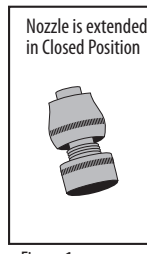

Using Adjustable Spray Aluminum Nozzle

Turn Adjustable Spray Aluminum Nozzle counter-clockwise to turn on. Turn clockwise to turn off.