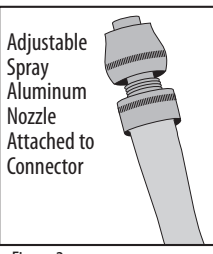

POCKET hose® Silver Bullet™

IMPORTANT SAFETY INSTRUCTIONS, READ AND FOLLOW ALL WARNINGS AND INSTRUCTIONS BEFORE USING THIS PRODUCT. INJURY CAN RESULT FROM IMPROPER USE. SAVE THESE INSTRUCTIONS.

Dear Customer,
Thank you for your purchase of the new Pocket Hose® Silver Bullet™.

Instructions For Use:

1. Remove the Pocket Hose® Silver Bullet™ from the package and completely unravel.
  Note: The Adjustable Spray Aluminum Nozzle will be extended in the closed position. (Figure 1)
2. Ensure Adjustable Spray Aluminum Nozzle is attached tightly to the connector. (Figure 2)
3. Attach the Pocket Hose® Silver Bullet™ inlet to the water supply of your home. (Figure 3)
4. Turn on the tap from your home's water supply and let the Pocket Hose® Silver Bullet™ fully expand.
5. Holding the connector between thumb and forefinger, turn the nozzle counter-clockwise to the open position to spray.

Using Adjustable Spray Aluminum Nozzle

Turn Adjustable Spray Aluminum Nozzle counter-clockwise to turn on. Turn clockwise to turn off.